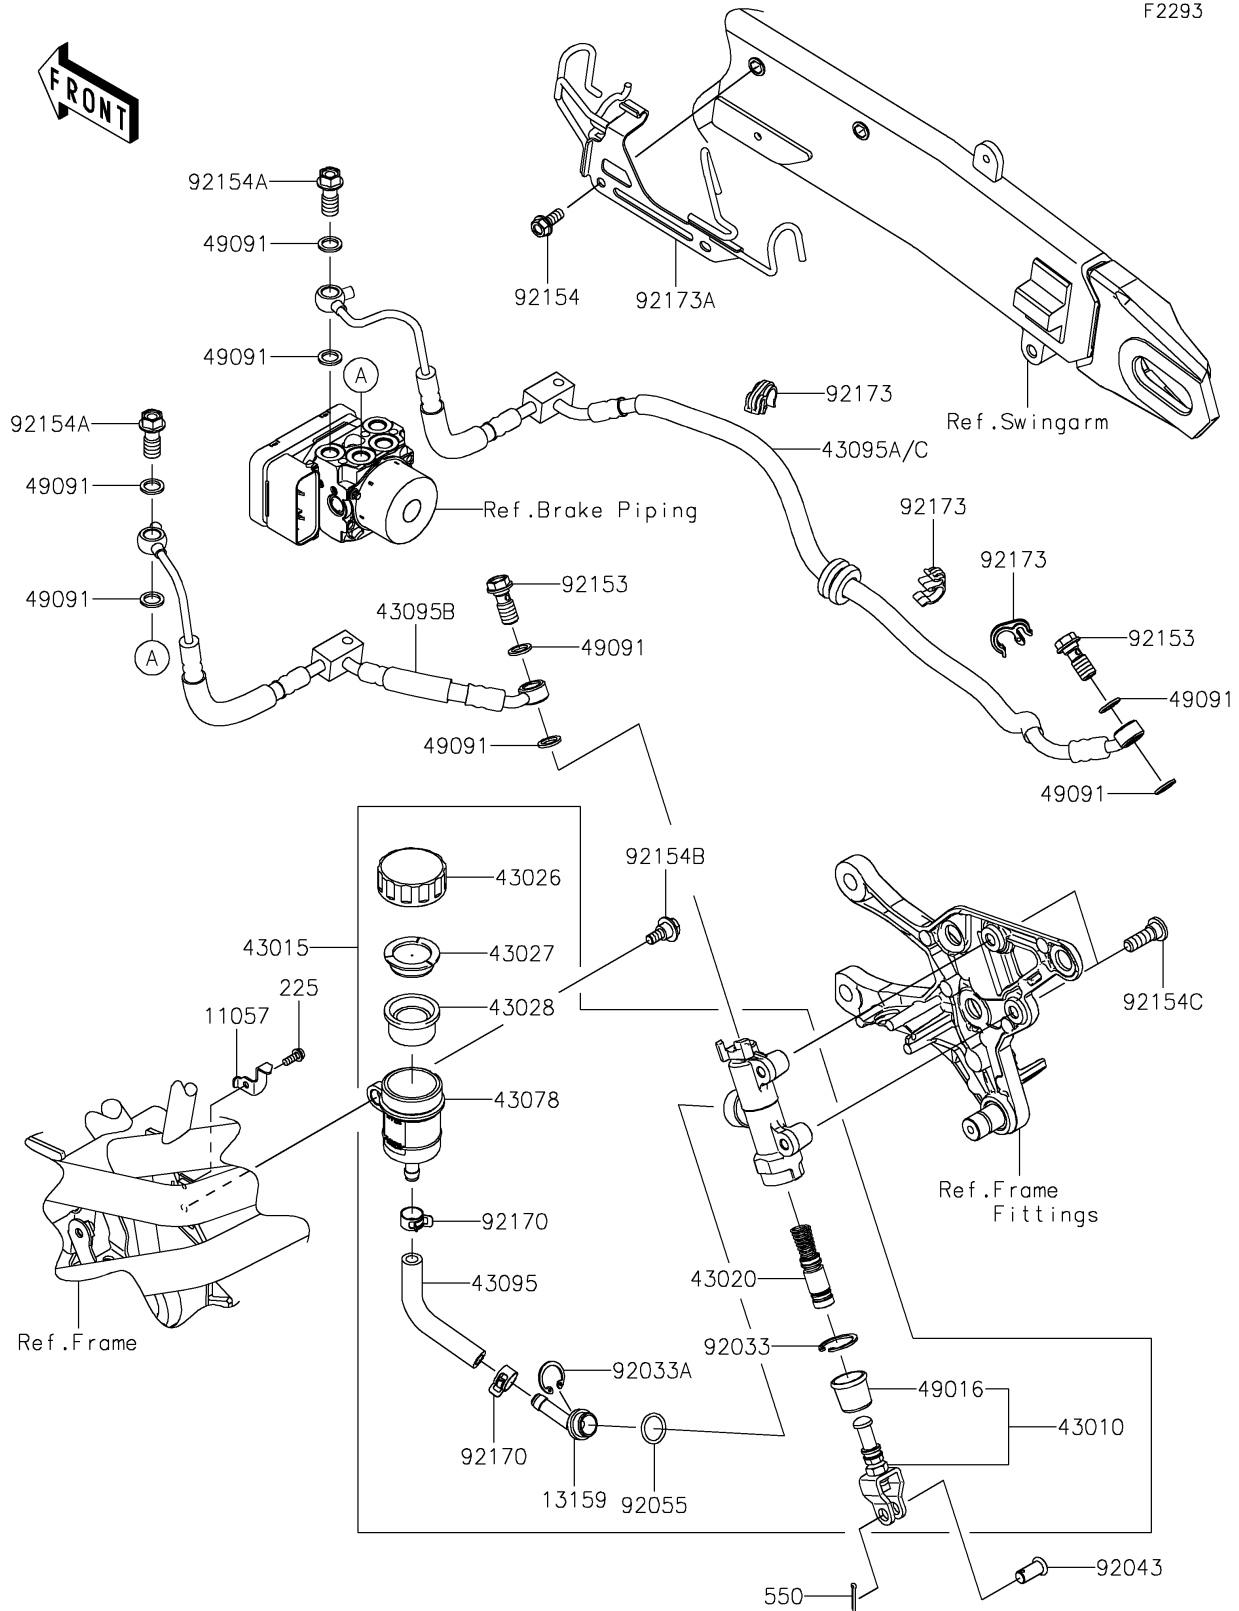

2024 Z900 SE

PARTS DIAGRAM

Rear Master Cylinder

F2293

2024 Z900 SE

PARTS LIST

Rear Master Cylinder

ITEM NAME

PART NUMBER

QUANTITY
