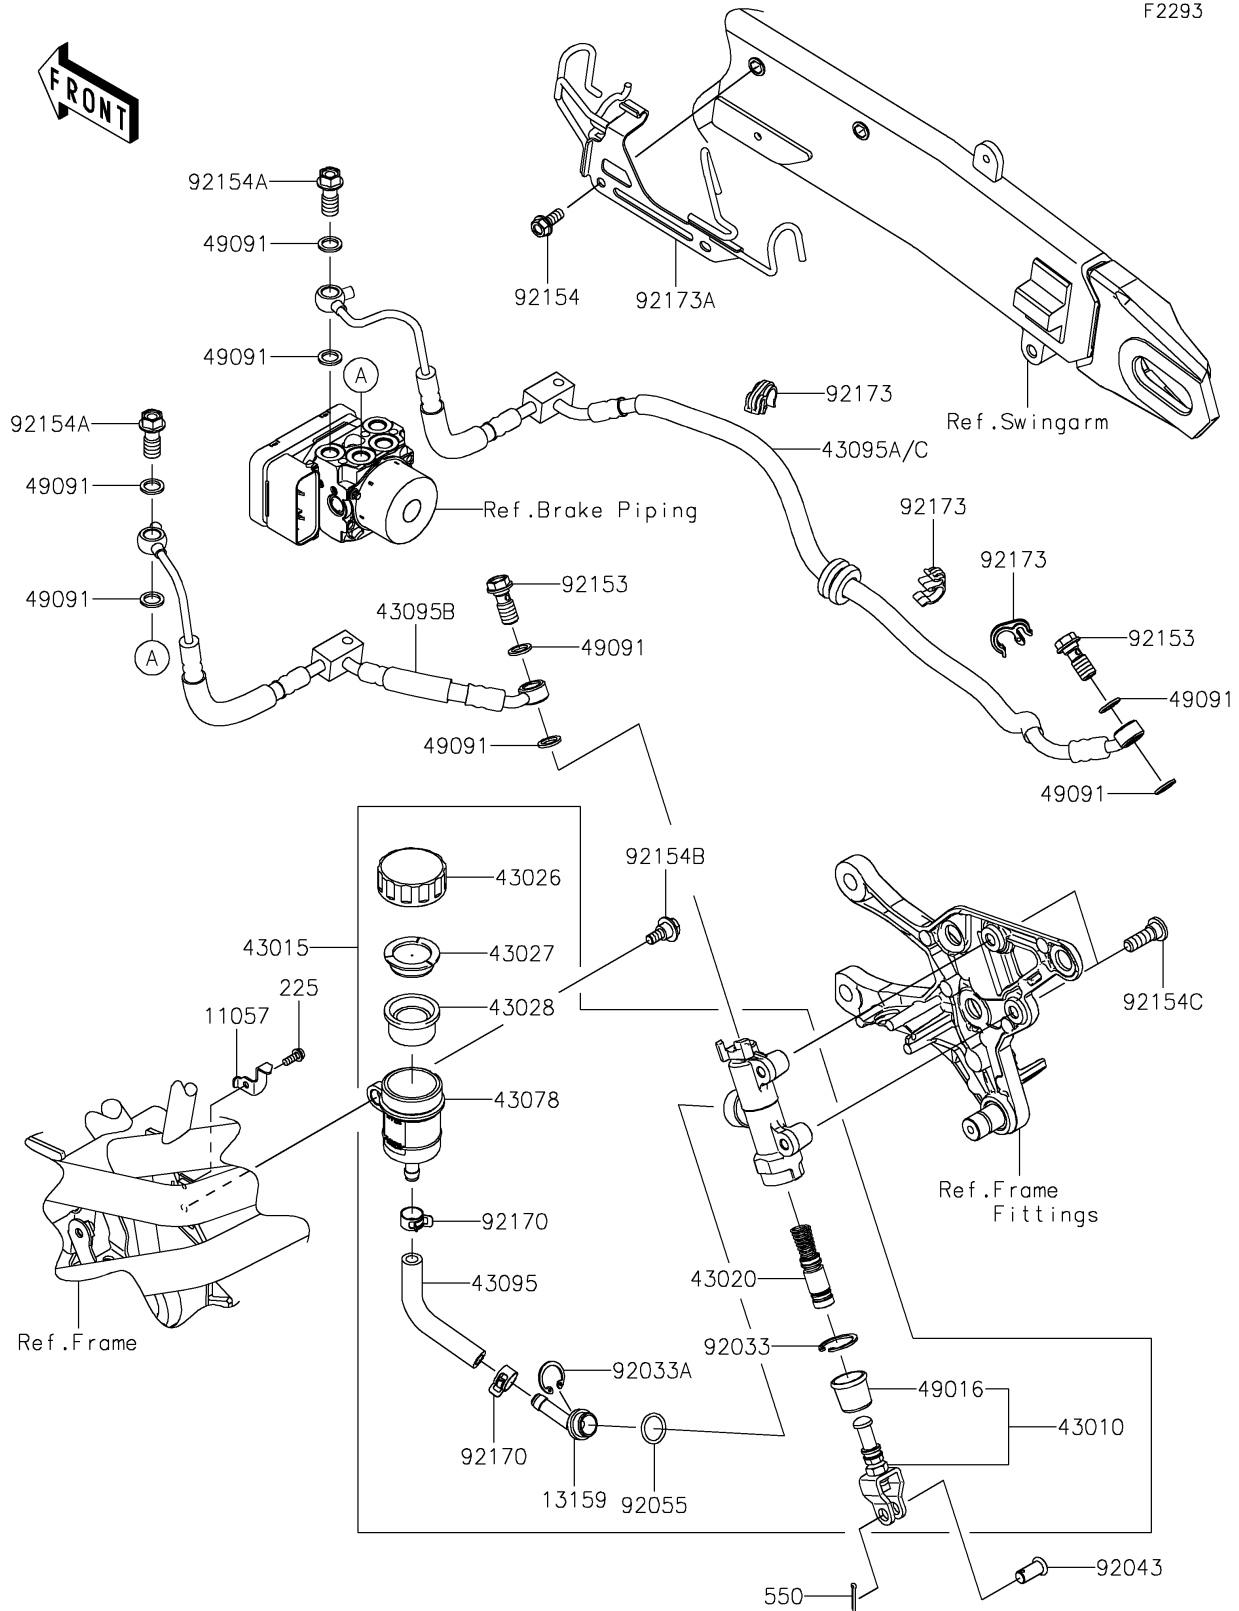

## PARTS DIAGRAM

### Rear Master Cylinder

F2293

## PARTS LIST

### Rear Master Cylinder

**ITEM NAME**

**PART NUMBER**

**QUANTITY**

---