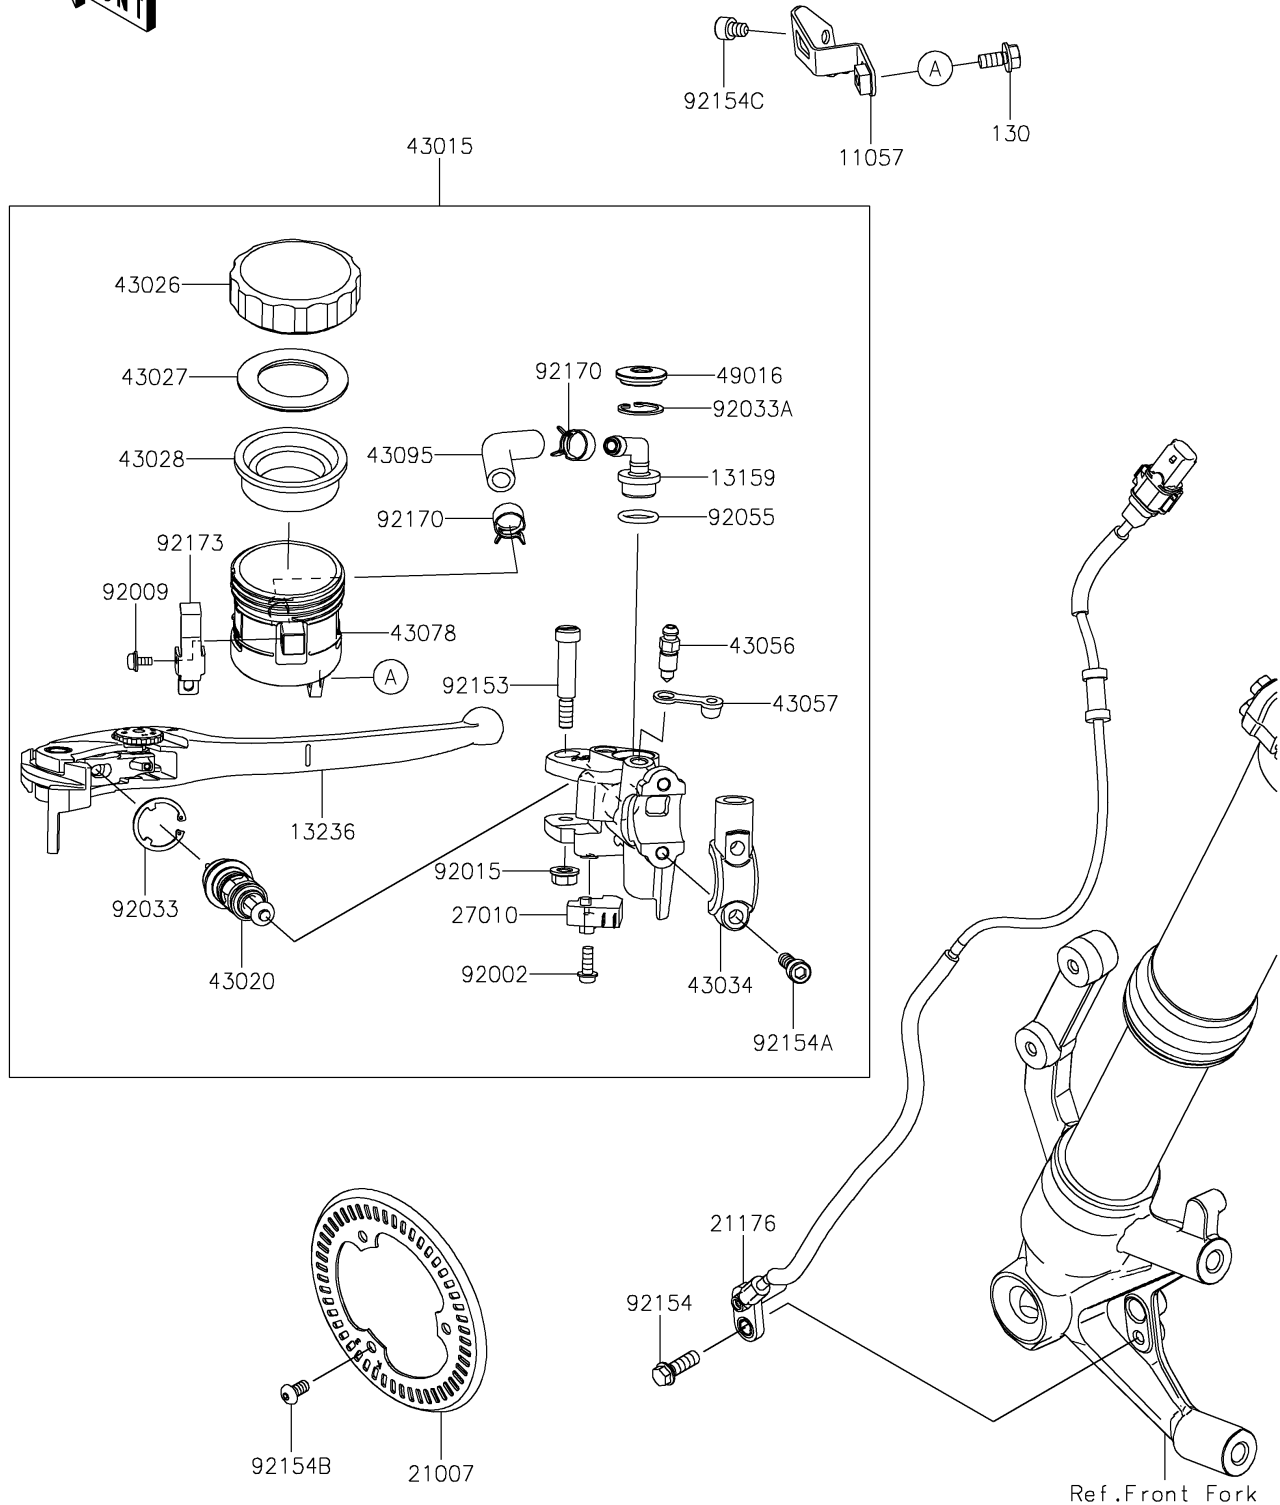

2023 Z900 SE

PARTS DIAGRAM

Front Master Cylinder

F2291

2023 Z900 SE

PARTS LIST

Front Master Cylinder

Kawasaki

Let the Good Times Roll®

ITEM NAME

PART NUMBER

QUANTITY
