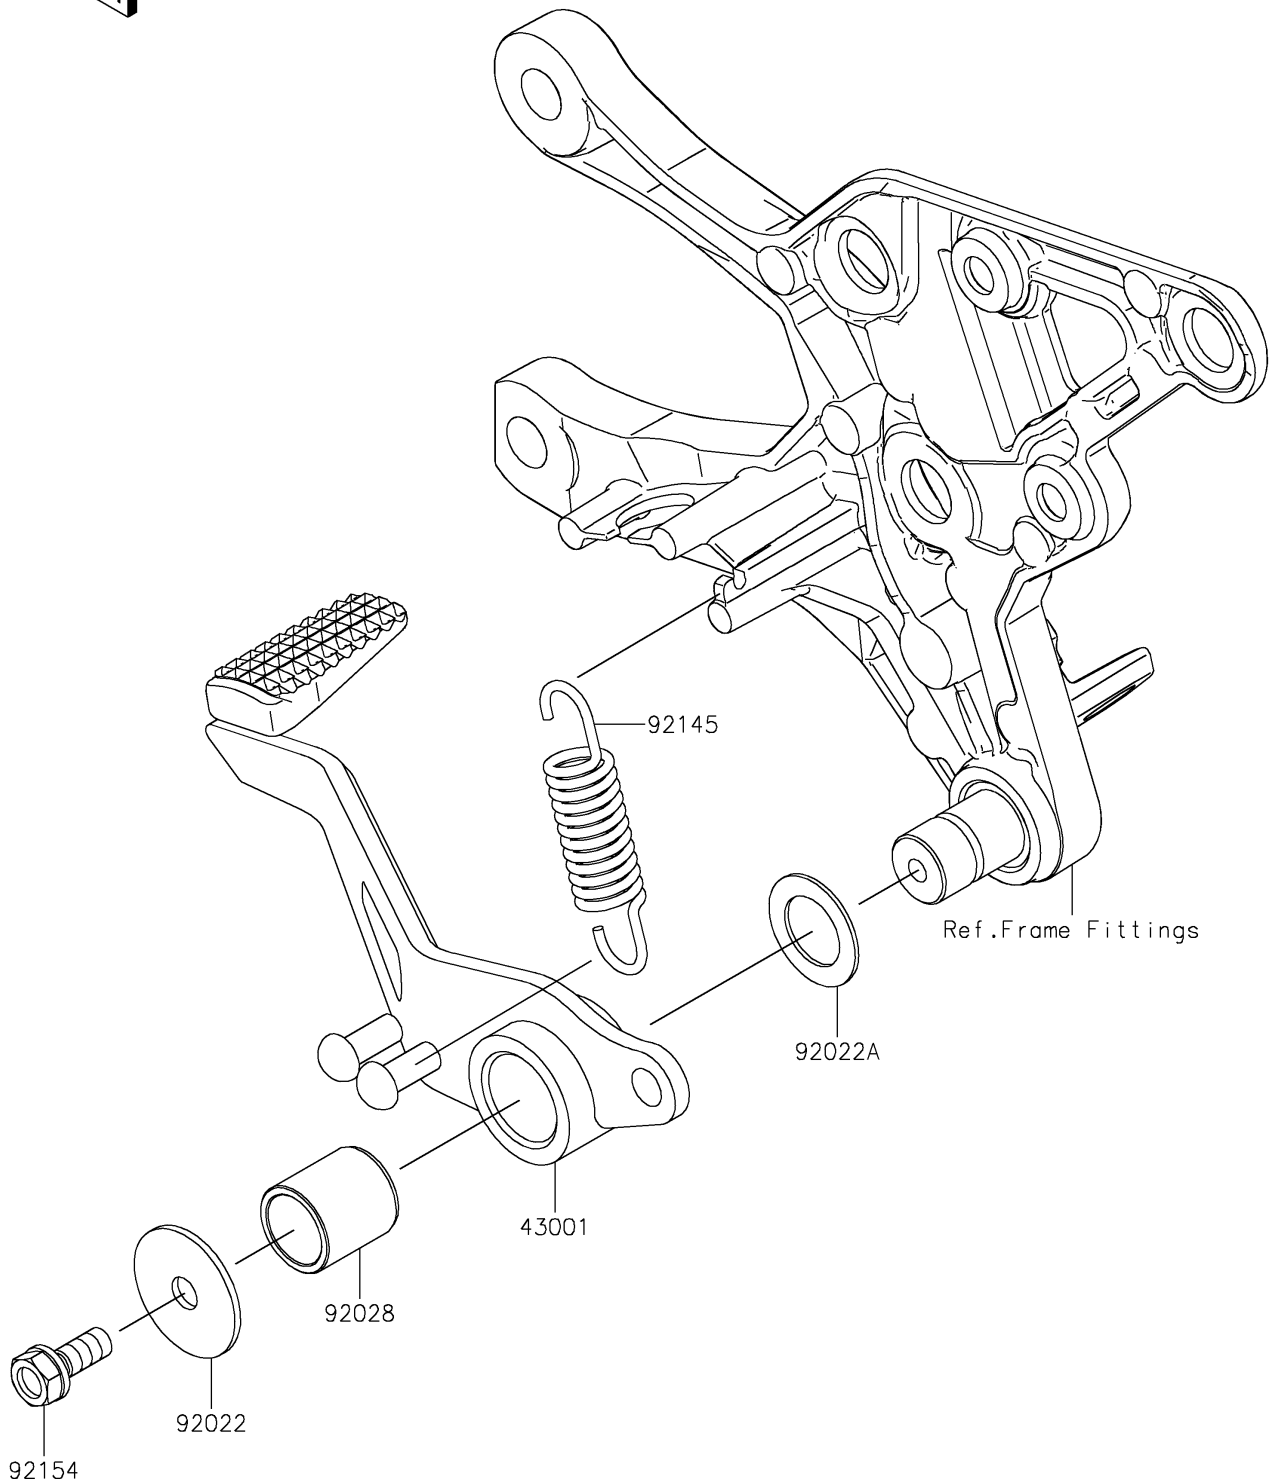

2023 Z900 SE

PARTS DIAGRAM

Brake Pedal/Torque Link

F2260

2023 Z900 SE

PARTS LIST

Brake Pedal/Torque Link

Kawasaki

Let the Good Times Roll®

ITEM NAME

PART NUMBER

QUANTITY
