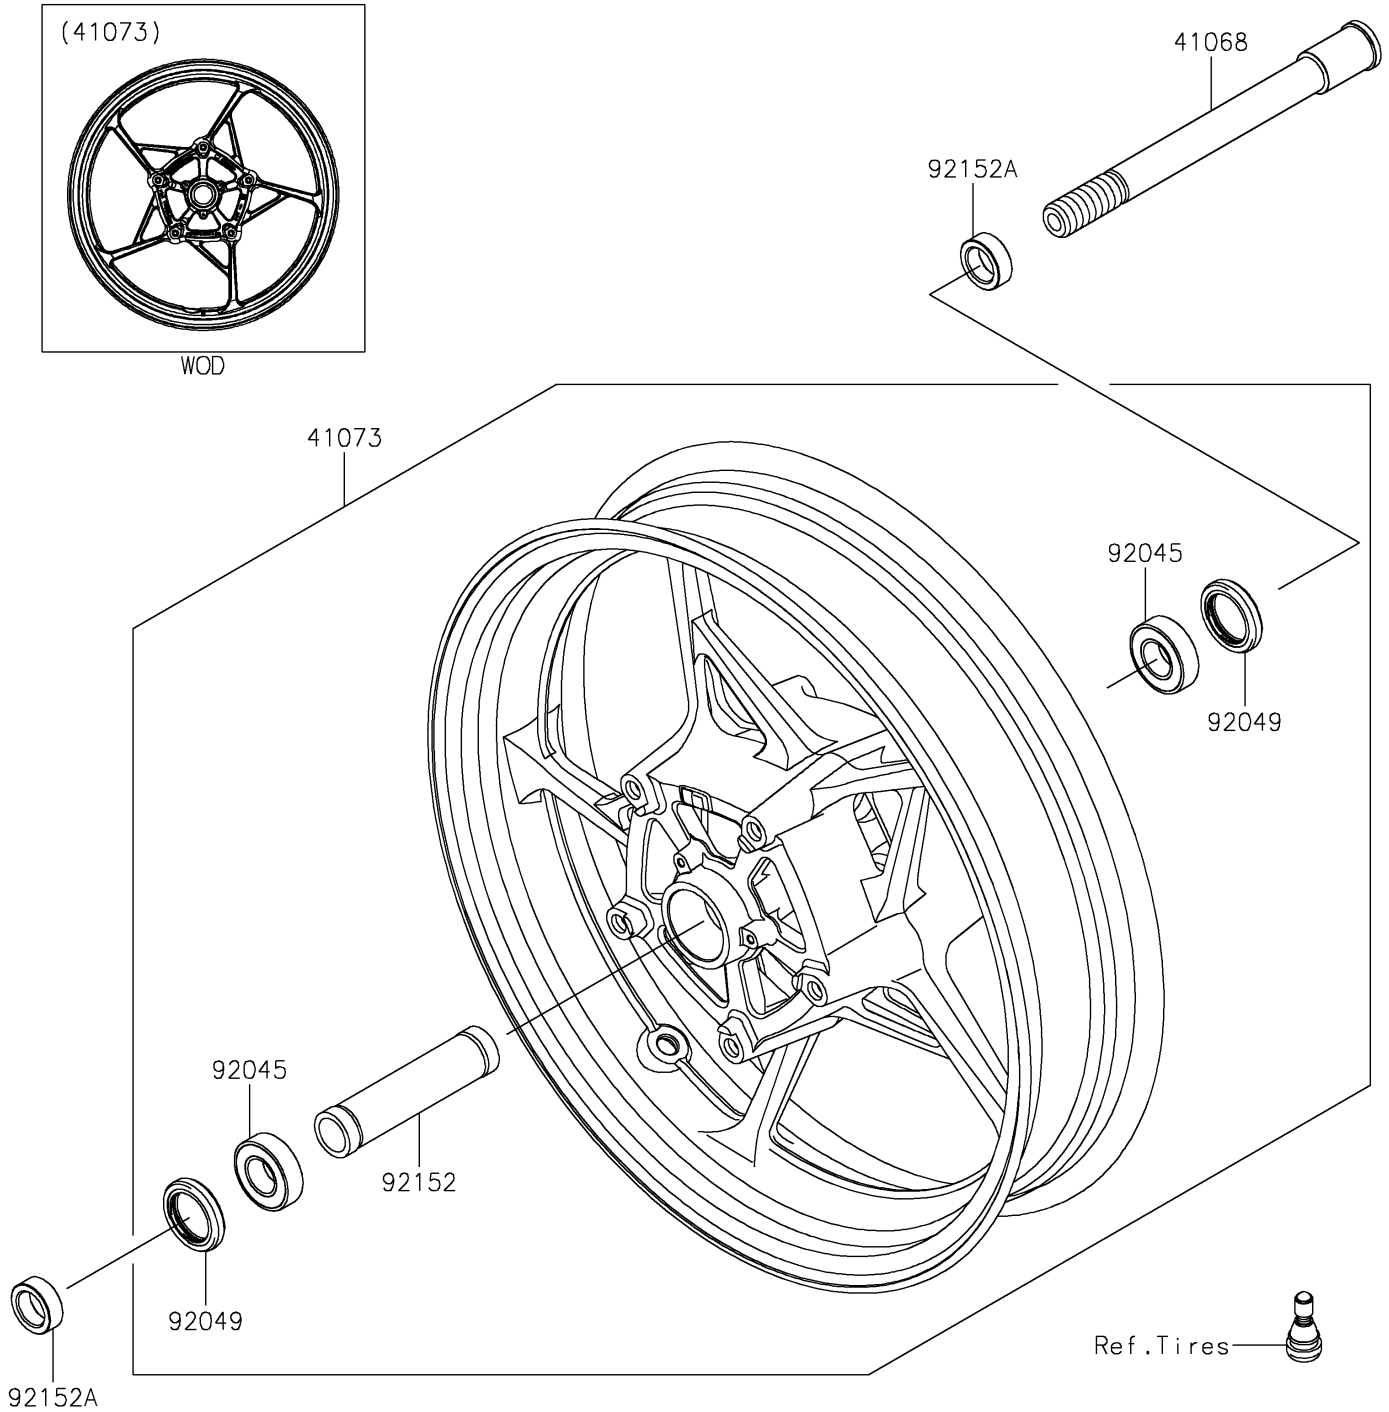

## PARTS DIAGRAM

### Front Wheel

F2230

WOD

## PARTS LIST

### Front Wheel

**Kawasaki**

Let the Good Times Roll®

**ITEM NAME**

**PART NUMBER**

**QUANTITY**

---