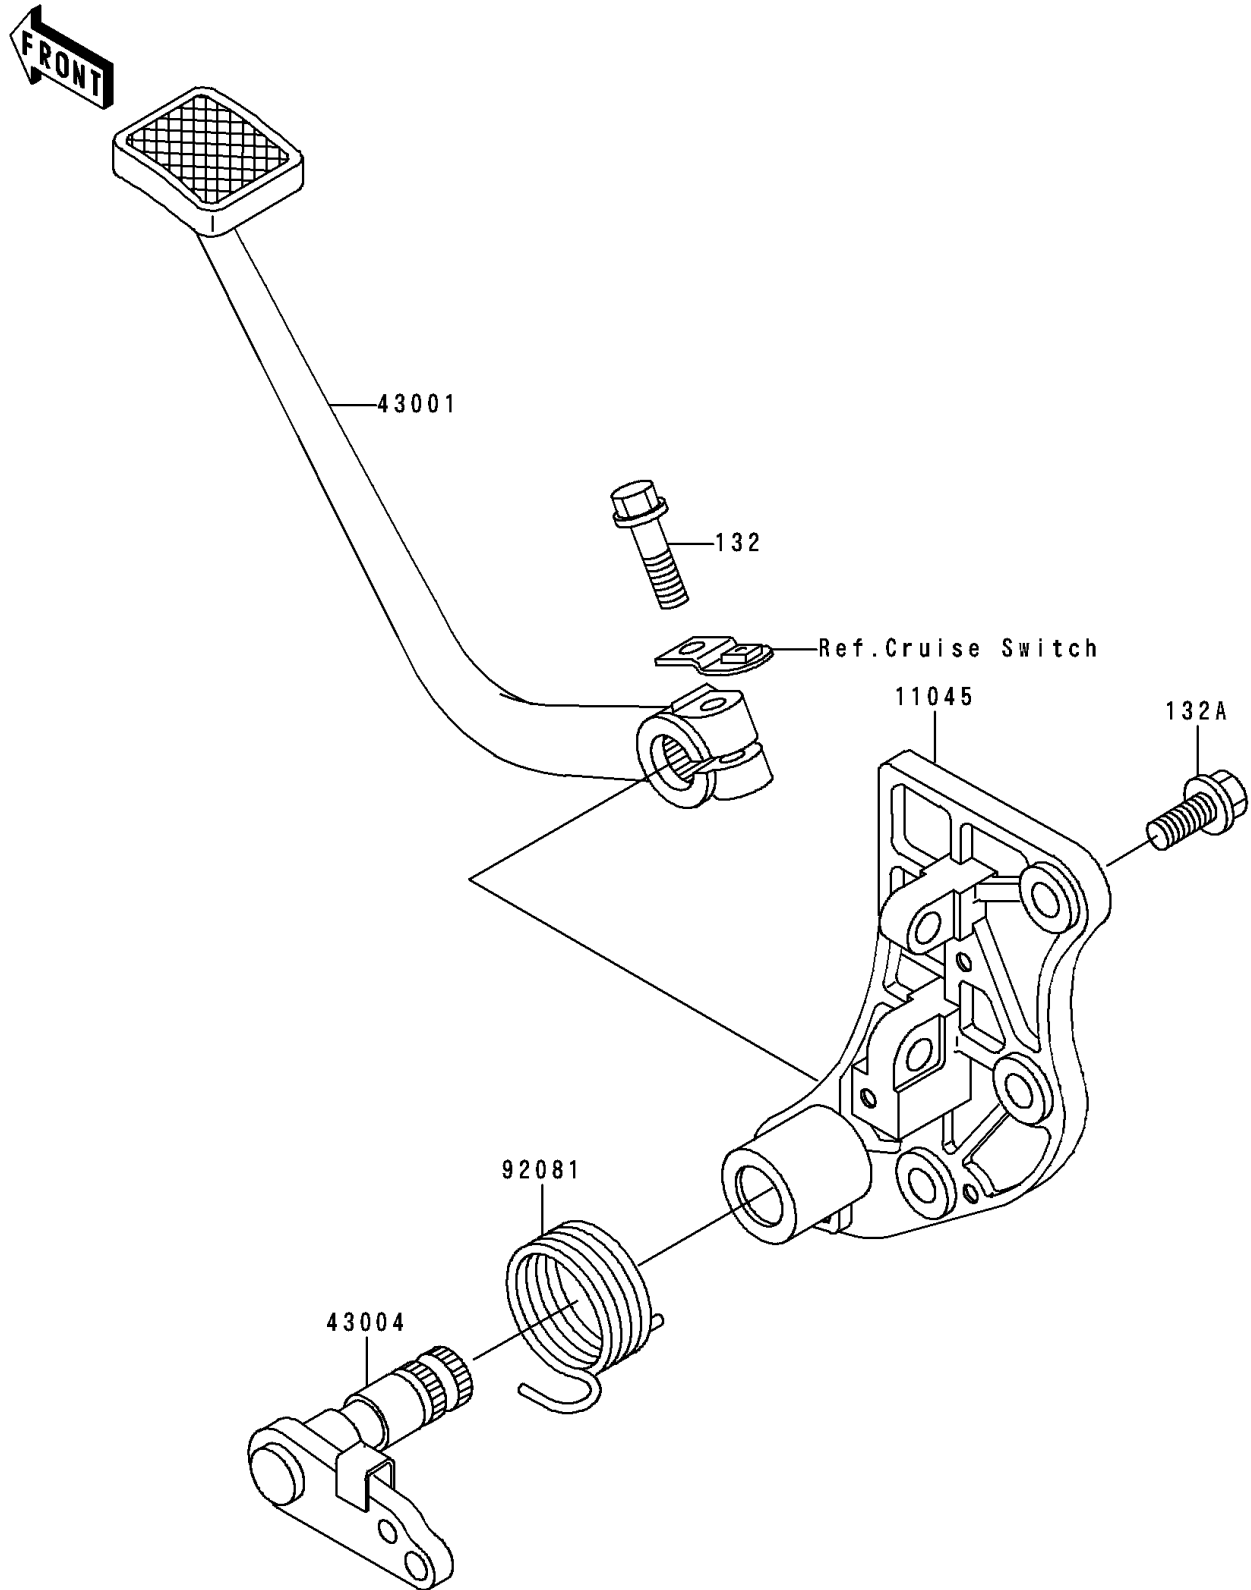

1996 Voyager XII

PARTS DIAGRAM

Brake Pedal/Torque Link

F2260

1996 Voyager XII

PARTS LIST

Brake Pedal/Torque Link

Kawasaki

Let the Good Times Roll®

ITEM NAME

PART NUMBER

QUANTITY
