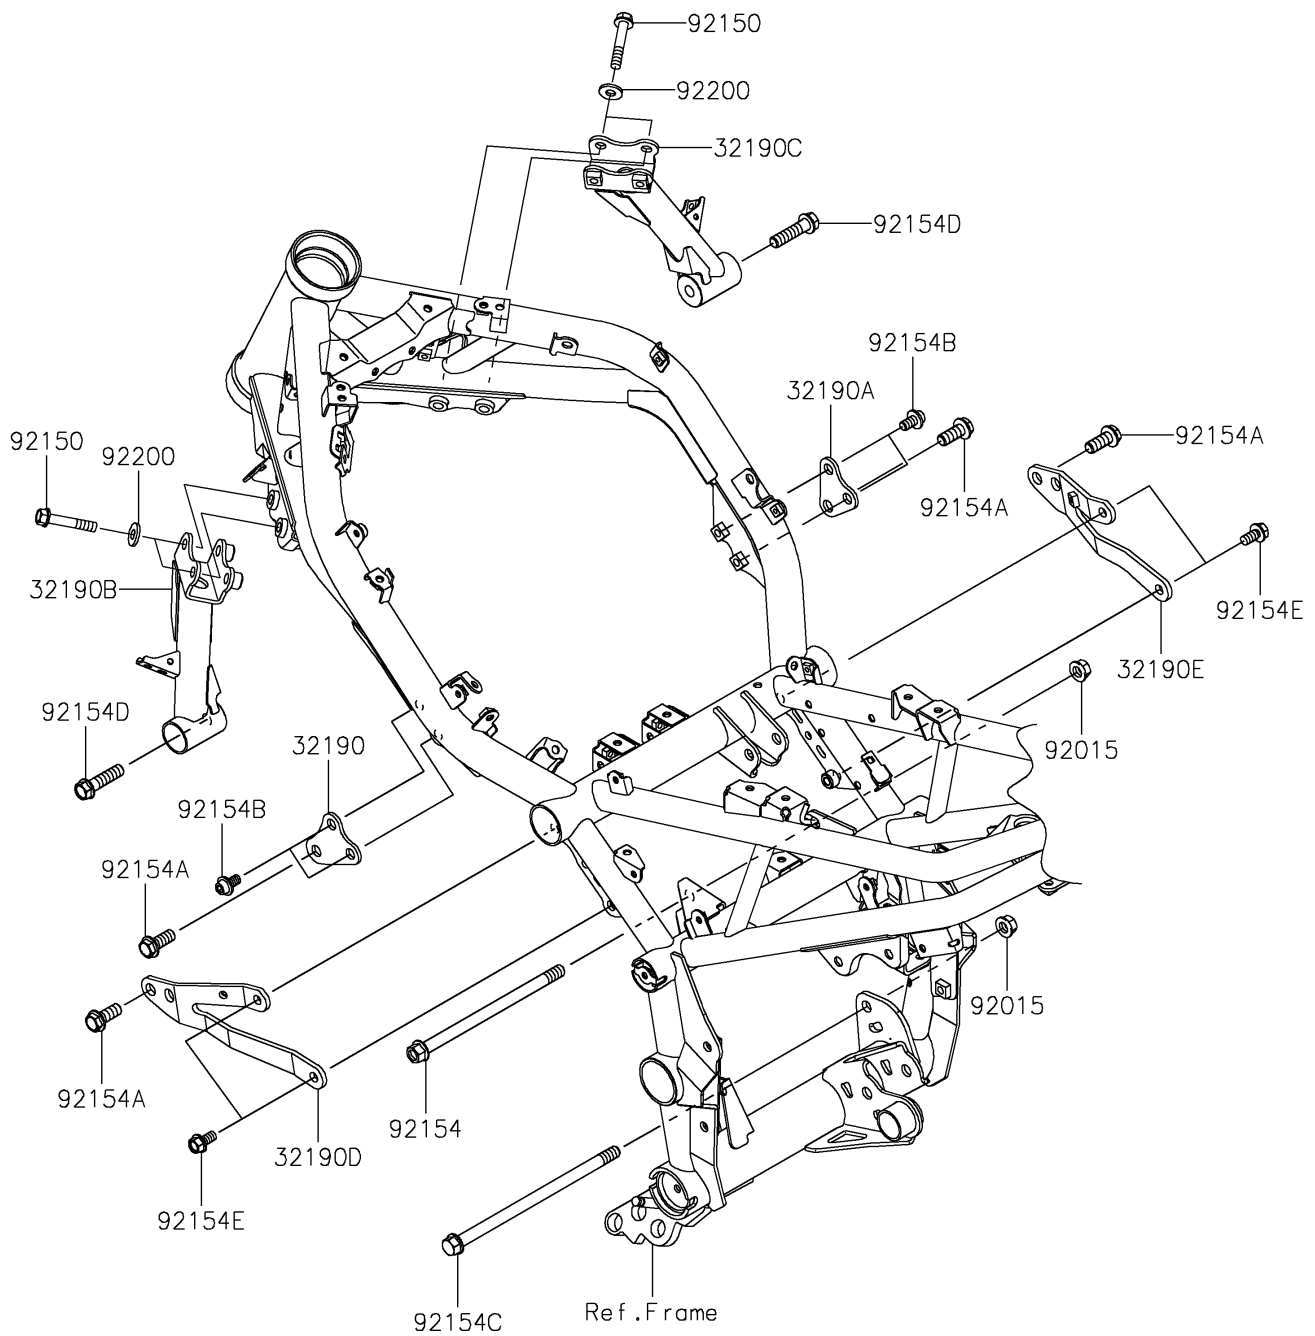

2023 Z900 SE

PARTS DIAGRAM

Engine Mount

F2122

2023 Z900 SE

PARTS LIST

Engine Mount

Kawasaki

Let the Good Times Roll®

ITEM NAME

PART NUMBER

QUANTITY
