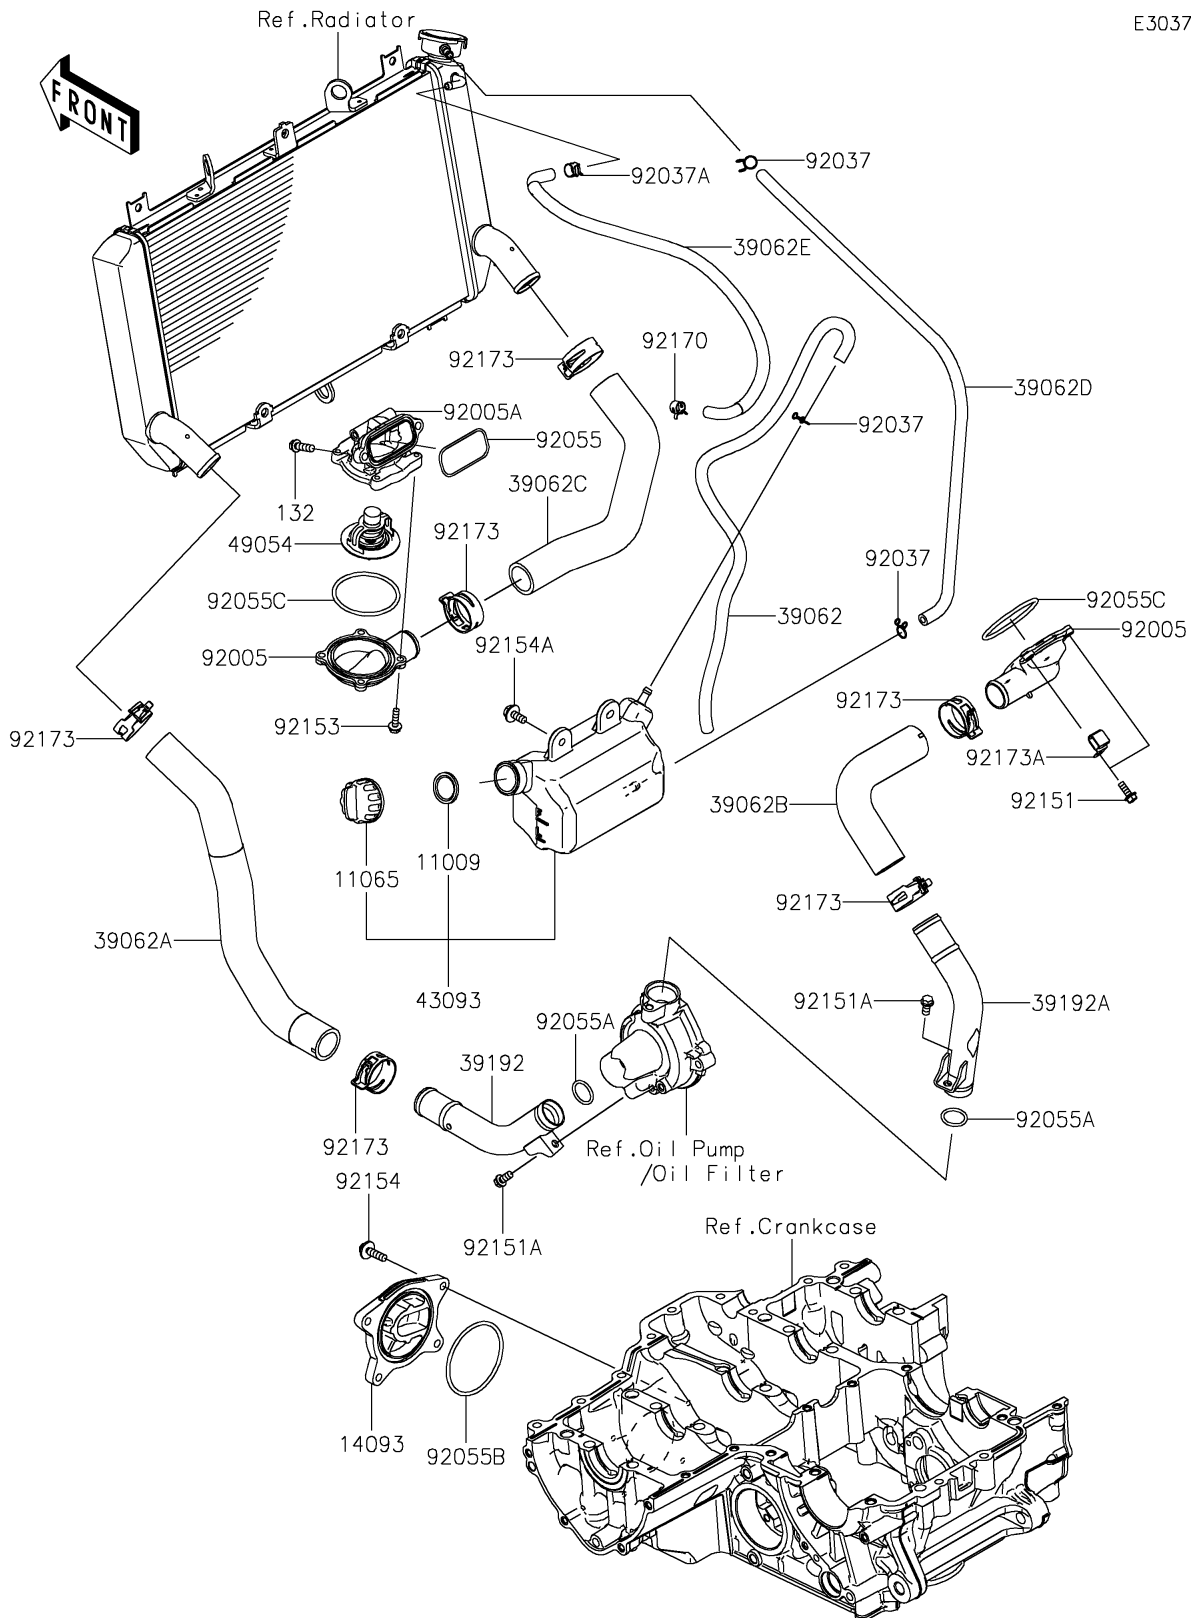

2023 Z900 SE

PARTS DIAGRAM

Water Pipe

E3037

2023 Z900 SE

PARTS LIST

Water Pipe

Kawasaki

Let the Good Times Roll®

ITEM NAME

PART NUMBER

QUANTITY
