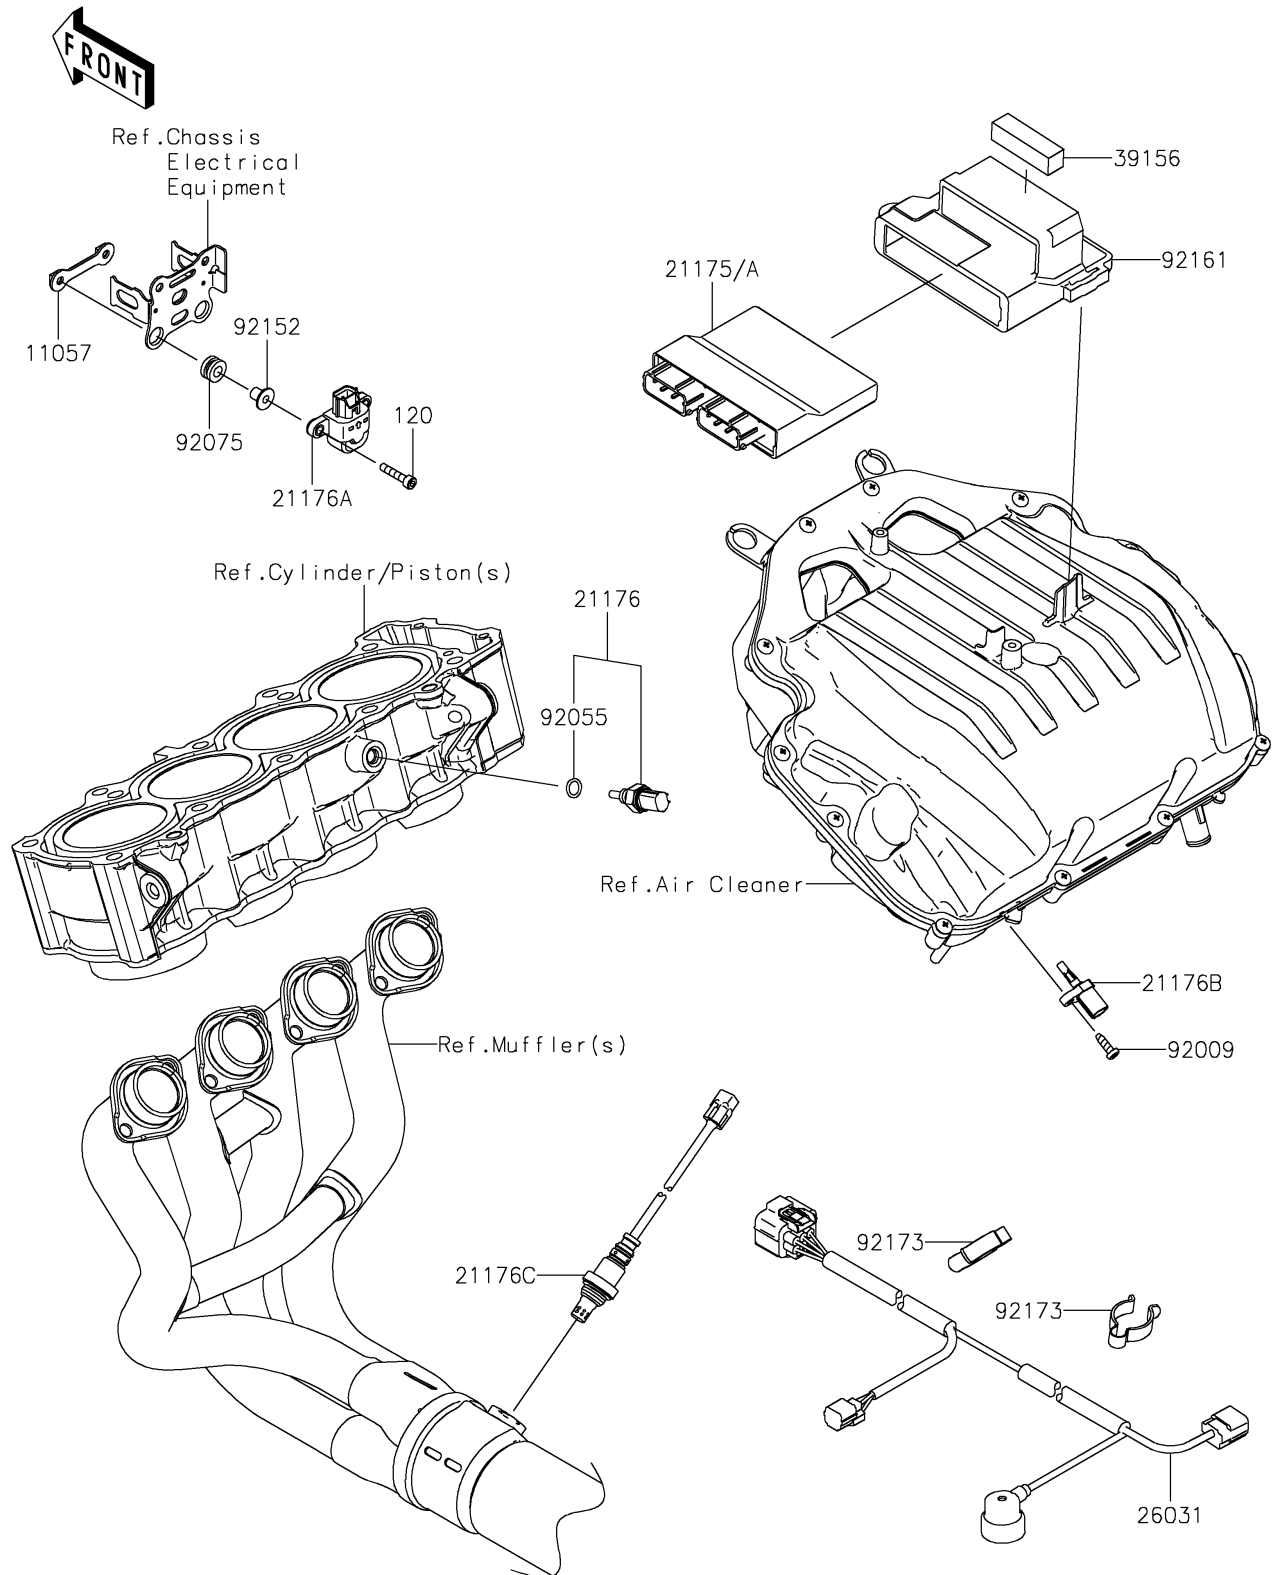

2024 Z900 SE

PARTS DIAGRAM

Fuel Injection

E1530

2024 Z900 SE

PARTS LIST

Fuel Injection

Kawasaki

Let the Good Times Roll®

ITEM NAME

PART NUMBER

QUANTITY
