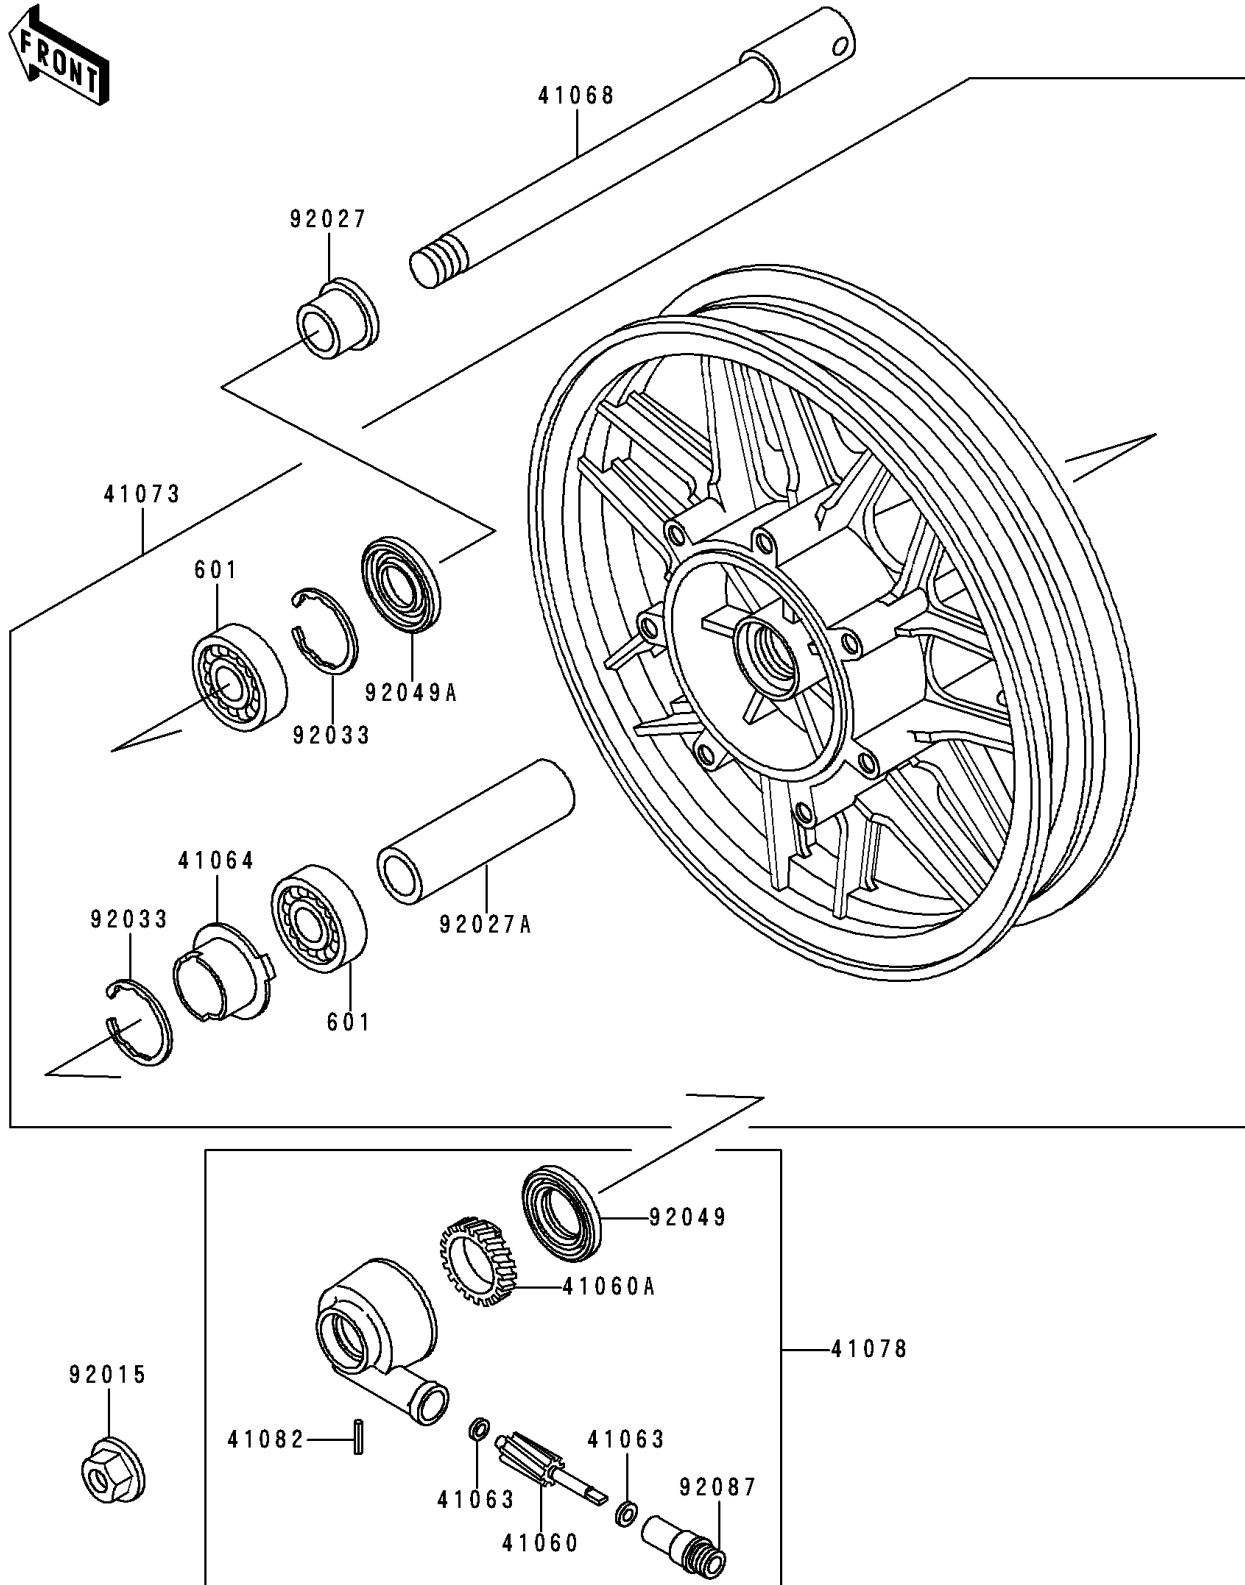

1996 Voyager XII

PARTS DIAGRAM

Front Wheel

F2230

1996 Voyager XII

PARTS LIST

Front Wheel

ITEM NAME

PART NUMBER

QUANTITY
