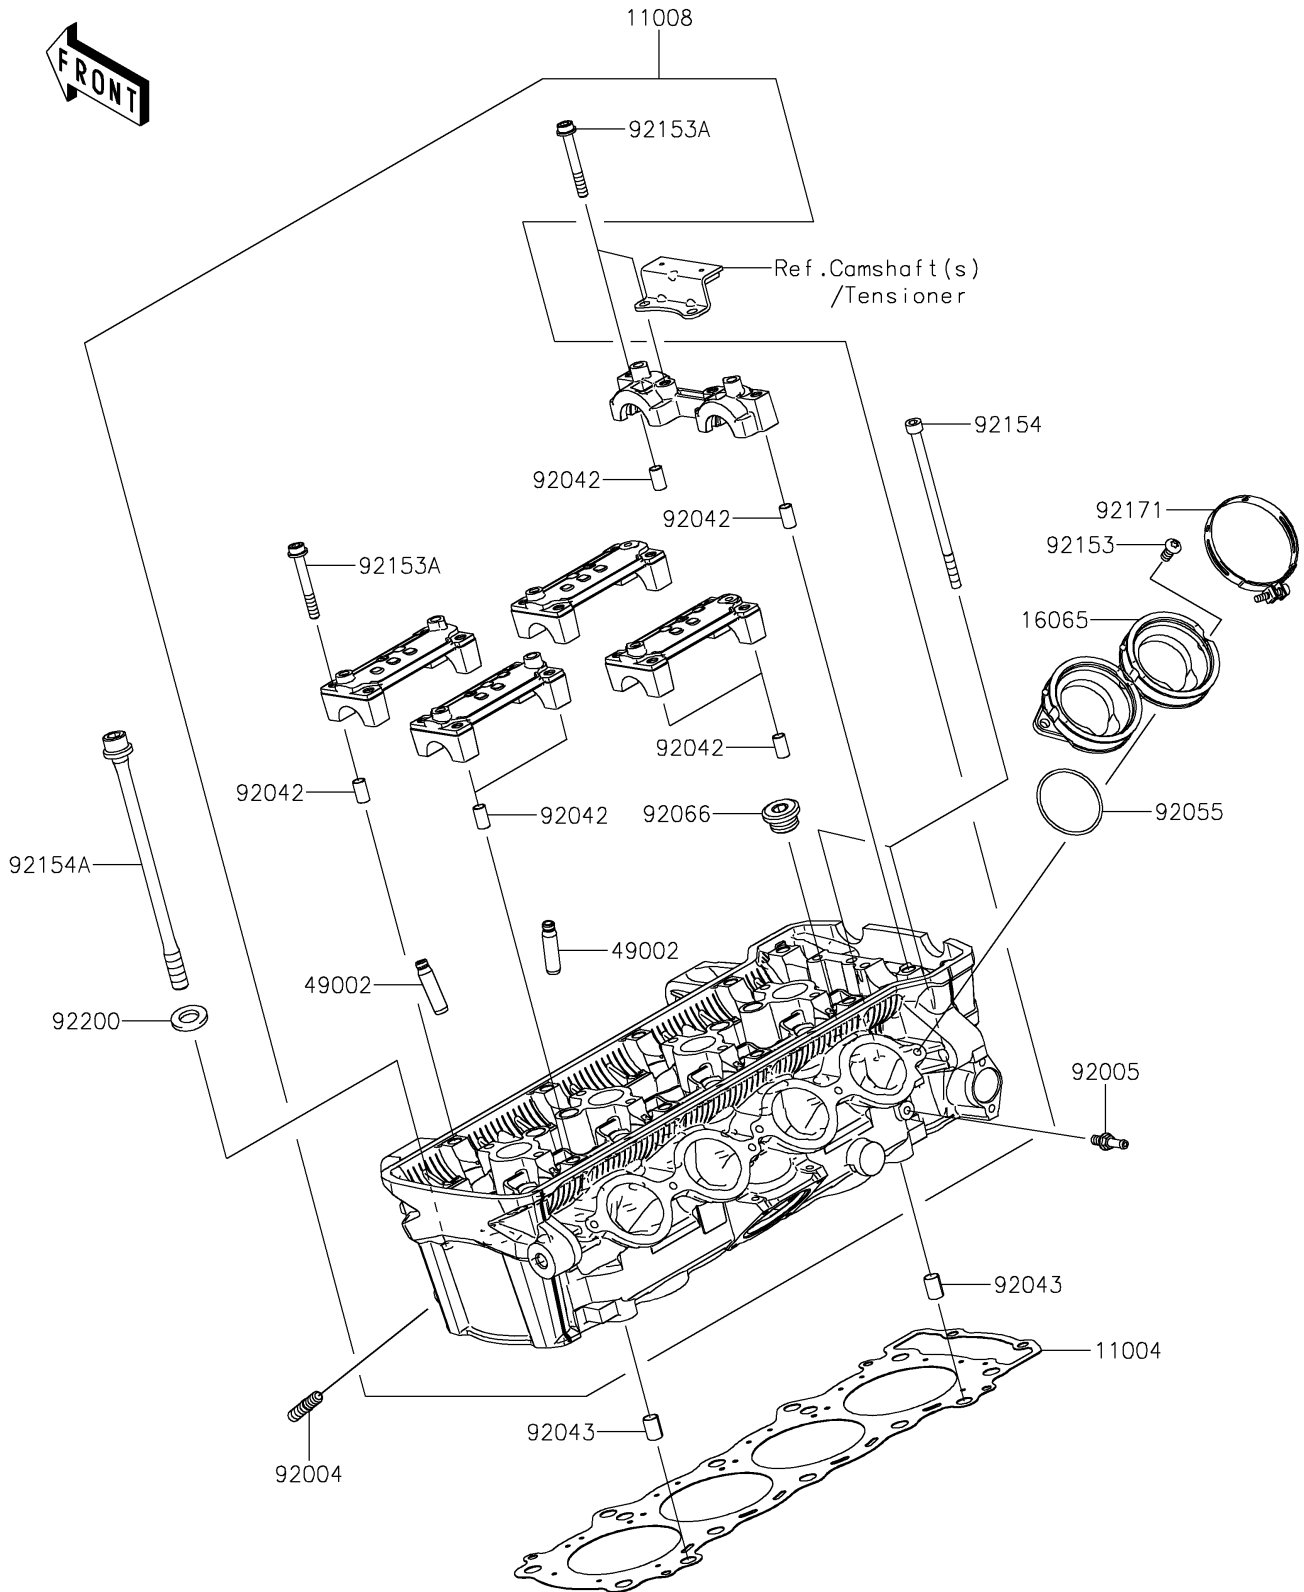

2023 Z900 SE

PARTS DIAGRAM

Cylinder Head

E1111

2023 Z900 SE

PARTS LIST

Cylinder Head

ITEM NAME

PART NUMBER

QUANTITY
