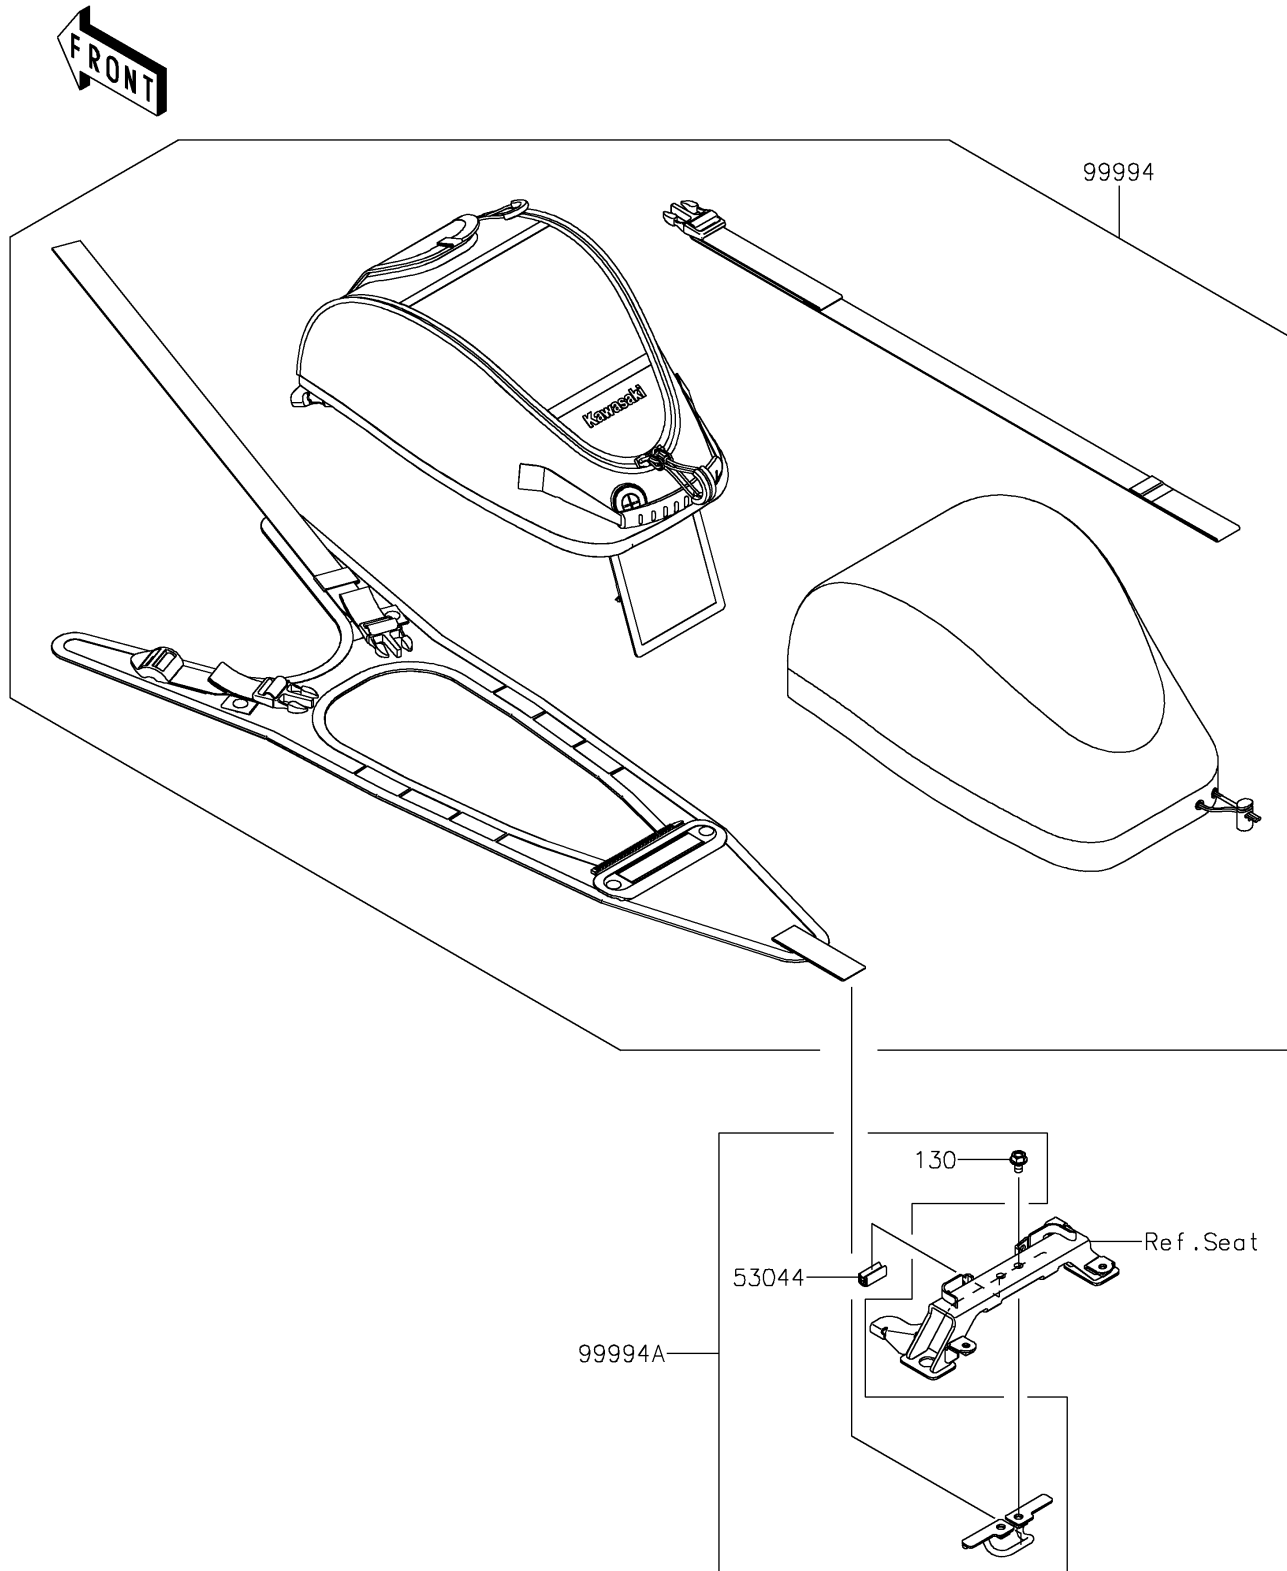

2024 Z900 ABS

PARTS DIAGRAM

Accessory(Tank Bag)

F2910A

2024 Z900 ABS

PARTS LIST

Accessory(Tank Bag)

ITEM NAME

PART NUMBER

QUANTITY
