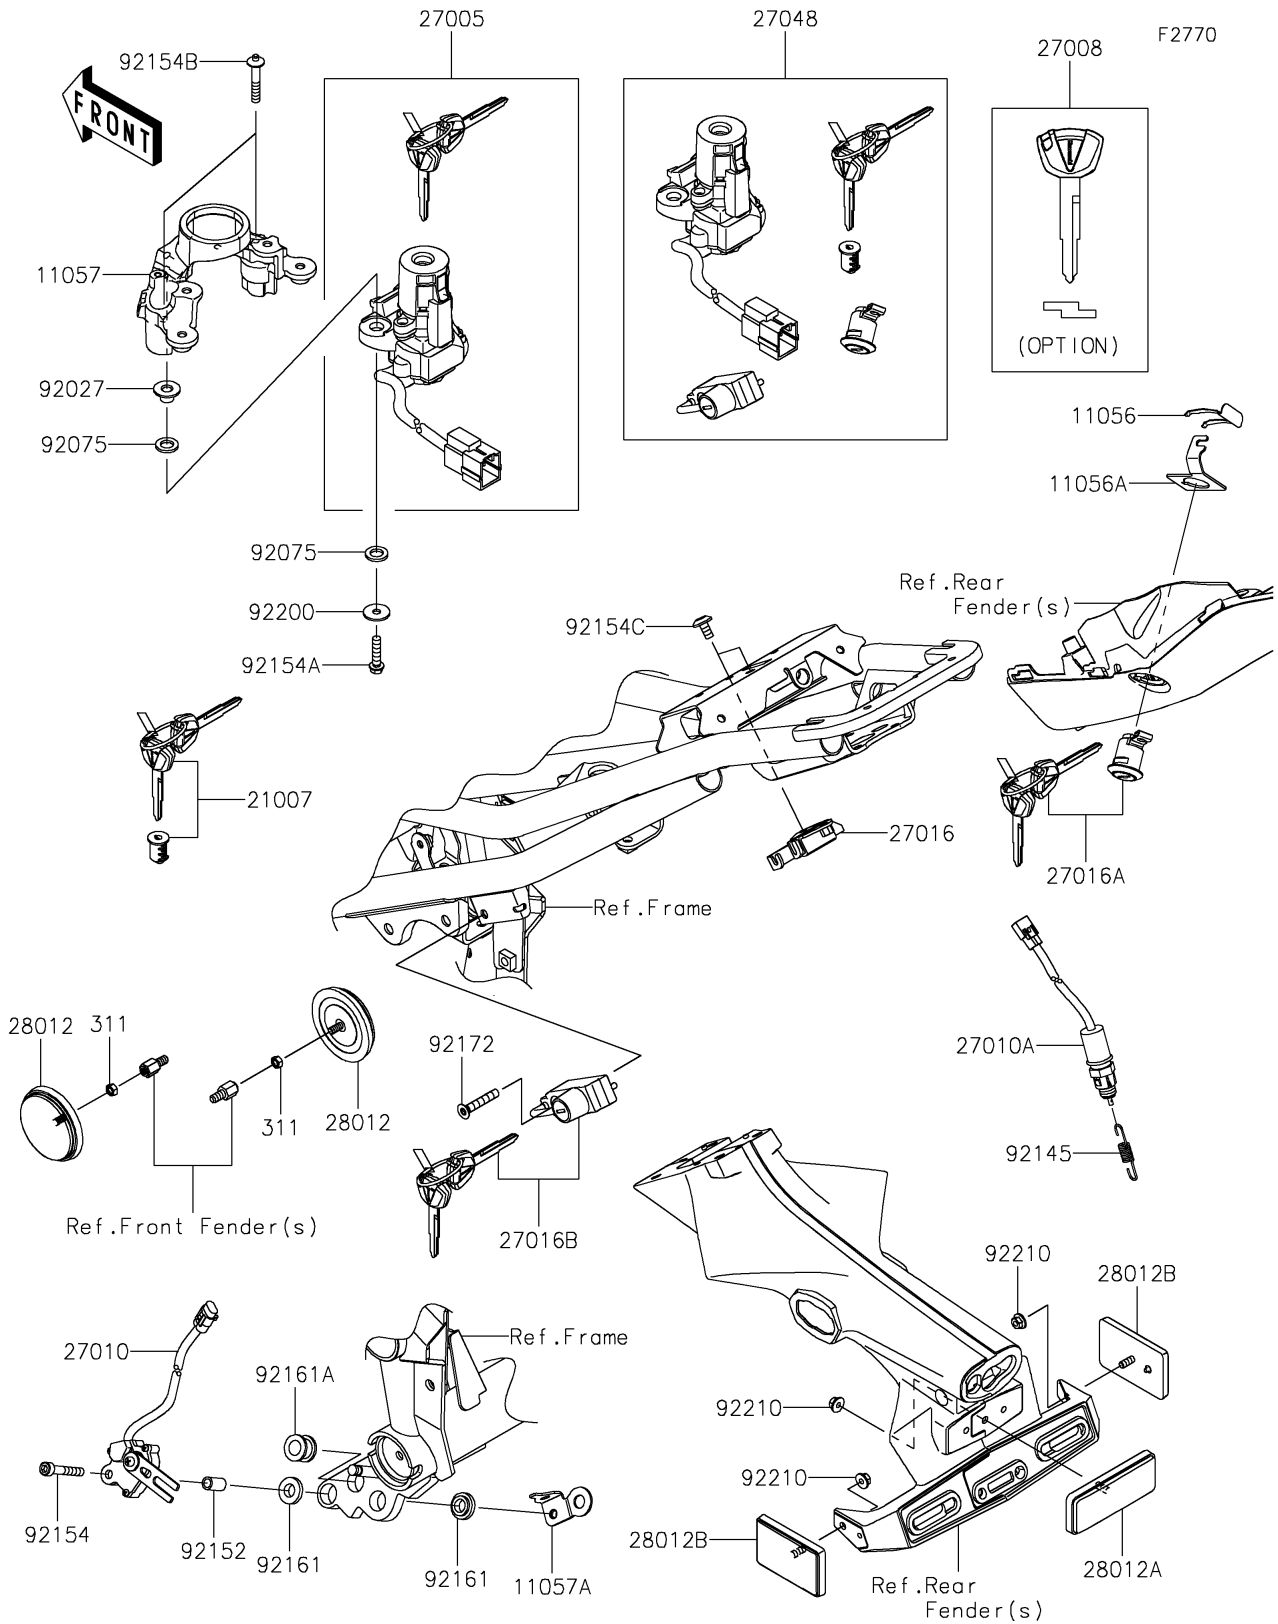

# 2024 Z900 ABS

## PARTS DIAGRAM

## PARTS LIST

Ignition Switch/Locks/Reflectors

**ITEM NAME**

**PART NUMBER**

**QUANTITY**

---