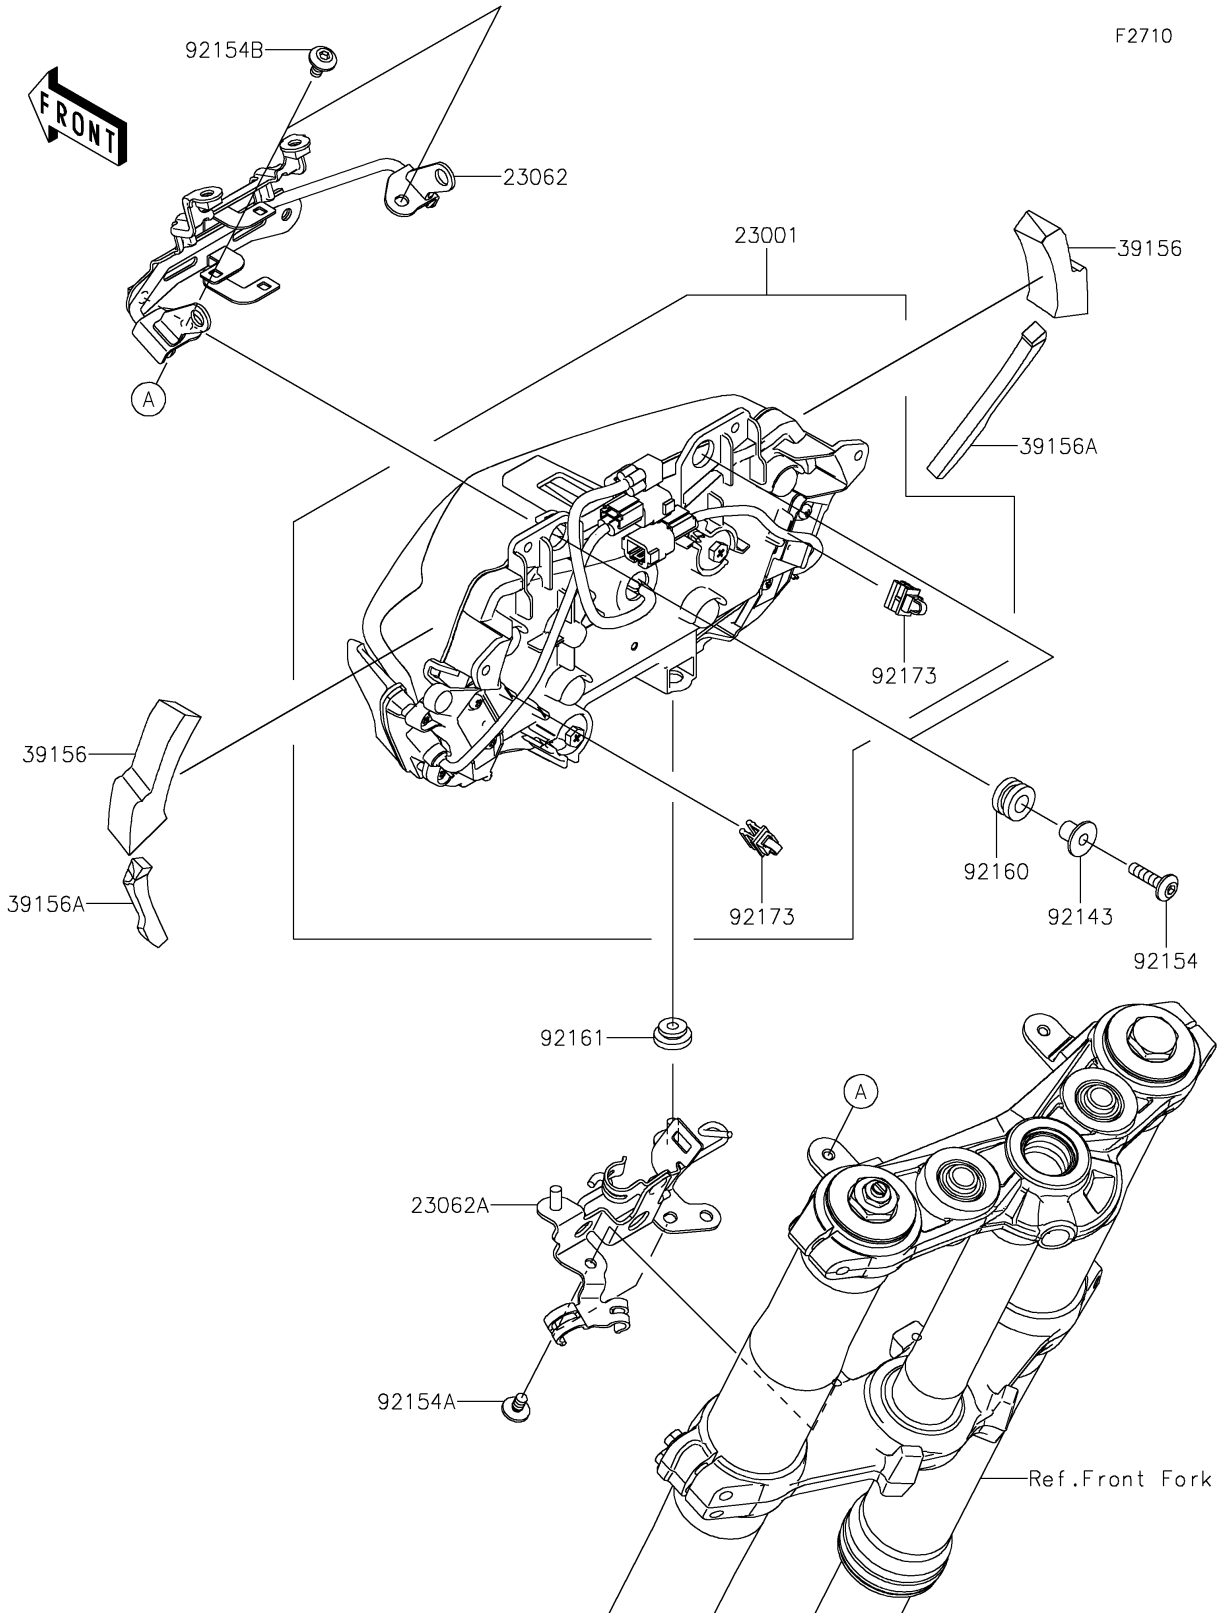

2024 Z900 ABS

PARTS DIAGRAM

Headlight(s)

2024 Z900 ABS

PARTS LIST

Headlight(s)

Kawasaki

Let the Good Times Roll®

ITEM NAME

PART NUMBER

QUANTITY
