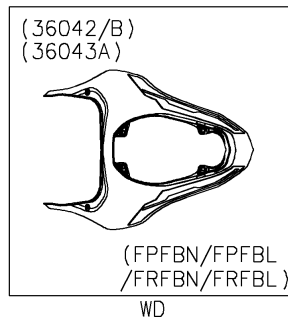

2024 Z900 ABS

PARTS DIAGRAM

Seat Cover

2024 Z900 ABS

PARTS LIST

Seat Cover

Kawasaki

Let the Good Times Roll®

ITEM NAME

PART NUMBER

QUANTITY
