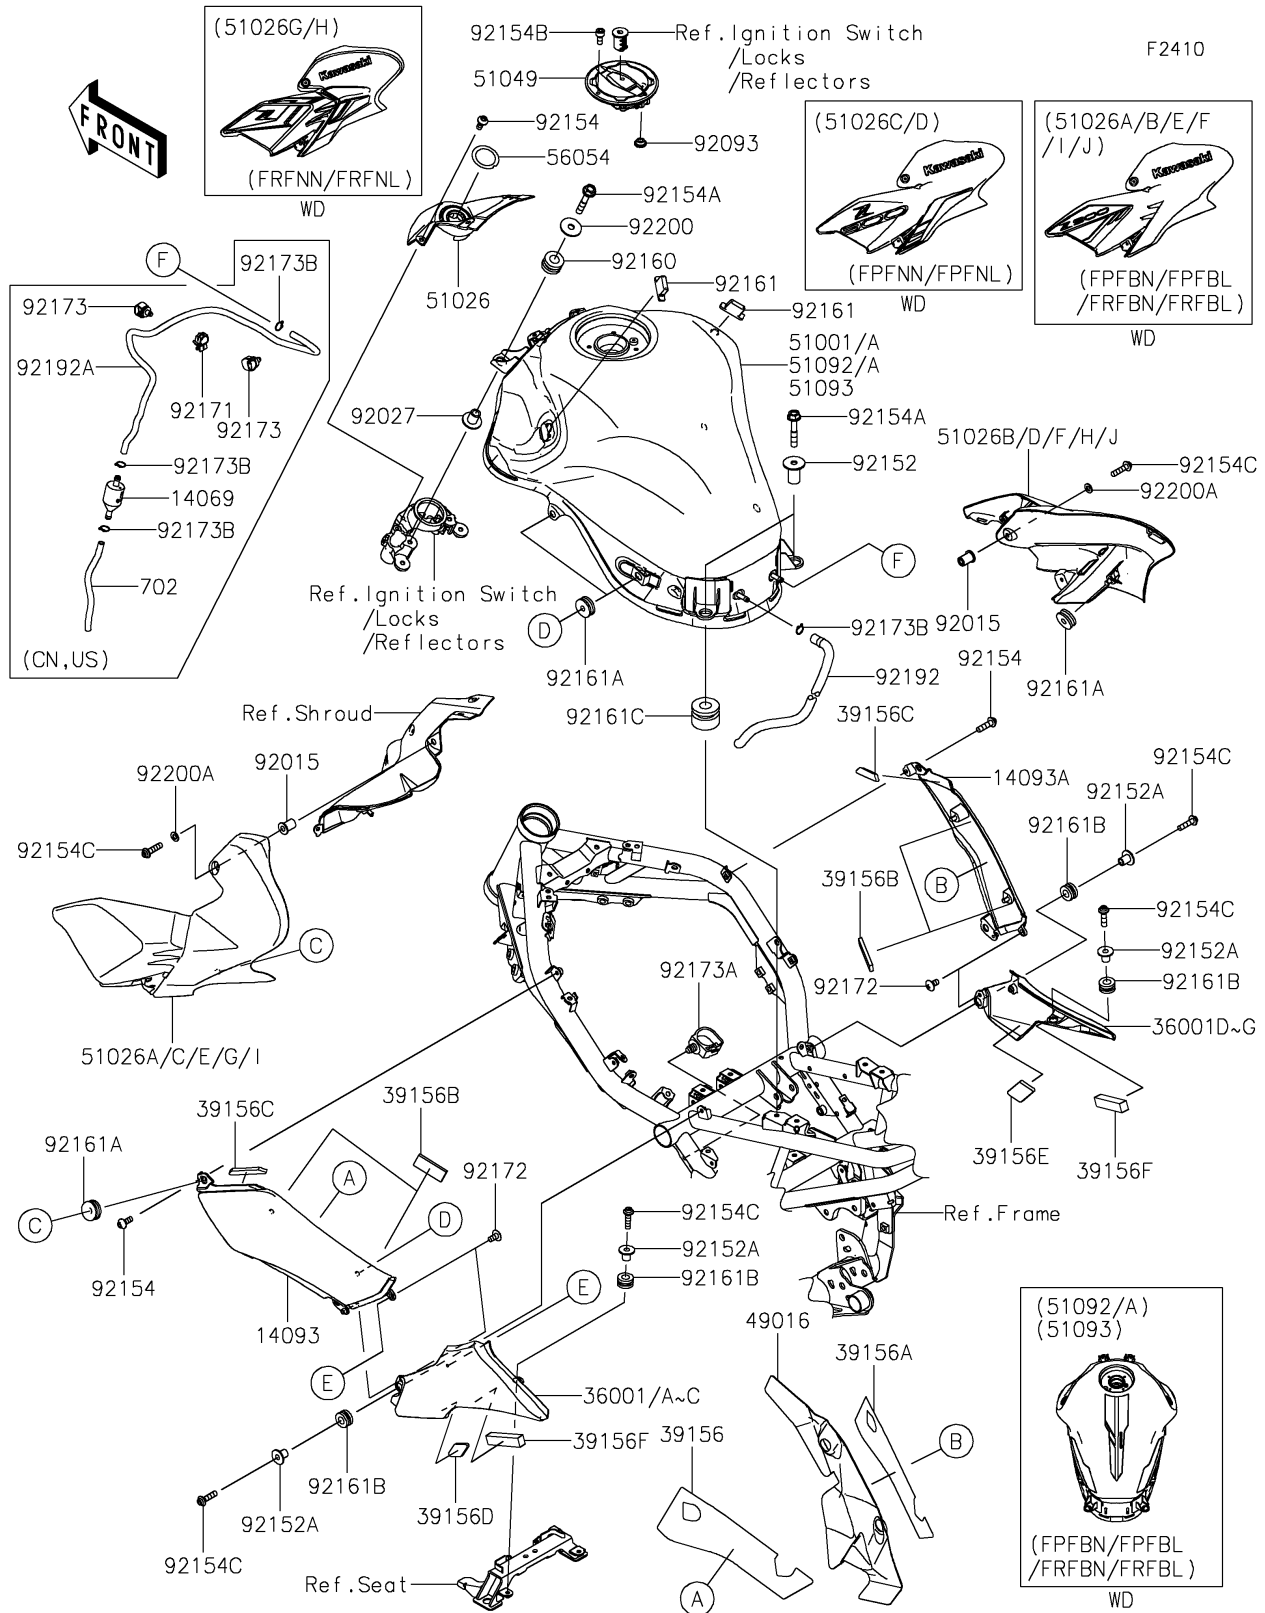

2024 Z900 ABS

PARTS DIAGRAM

Fuel Tank

2024 Z900 ABS

PARTS LIST

Fuel Tank

ITEM NAME	PART NUMBER	QUANTITY
-----------	-------------	----------
