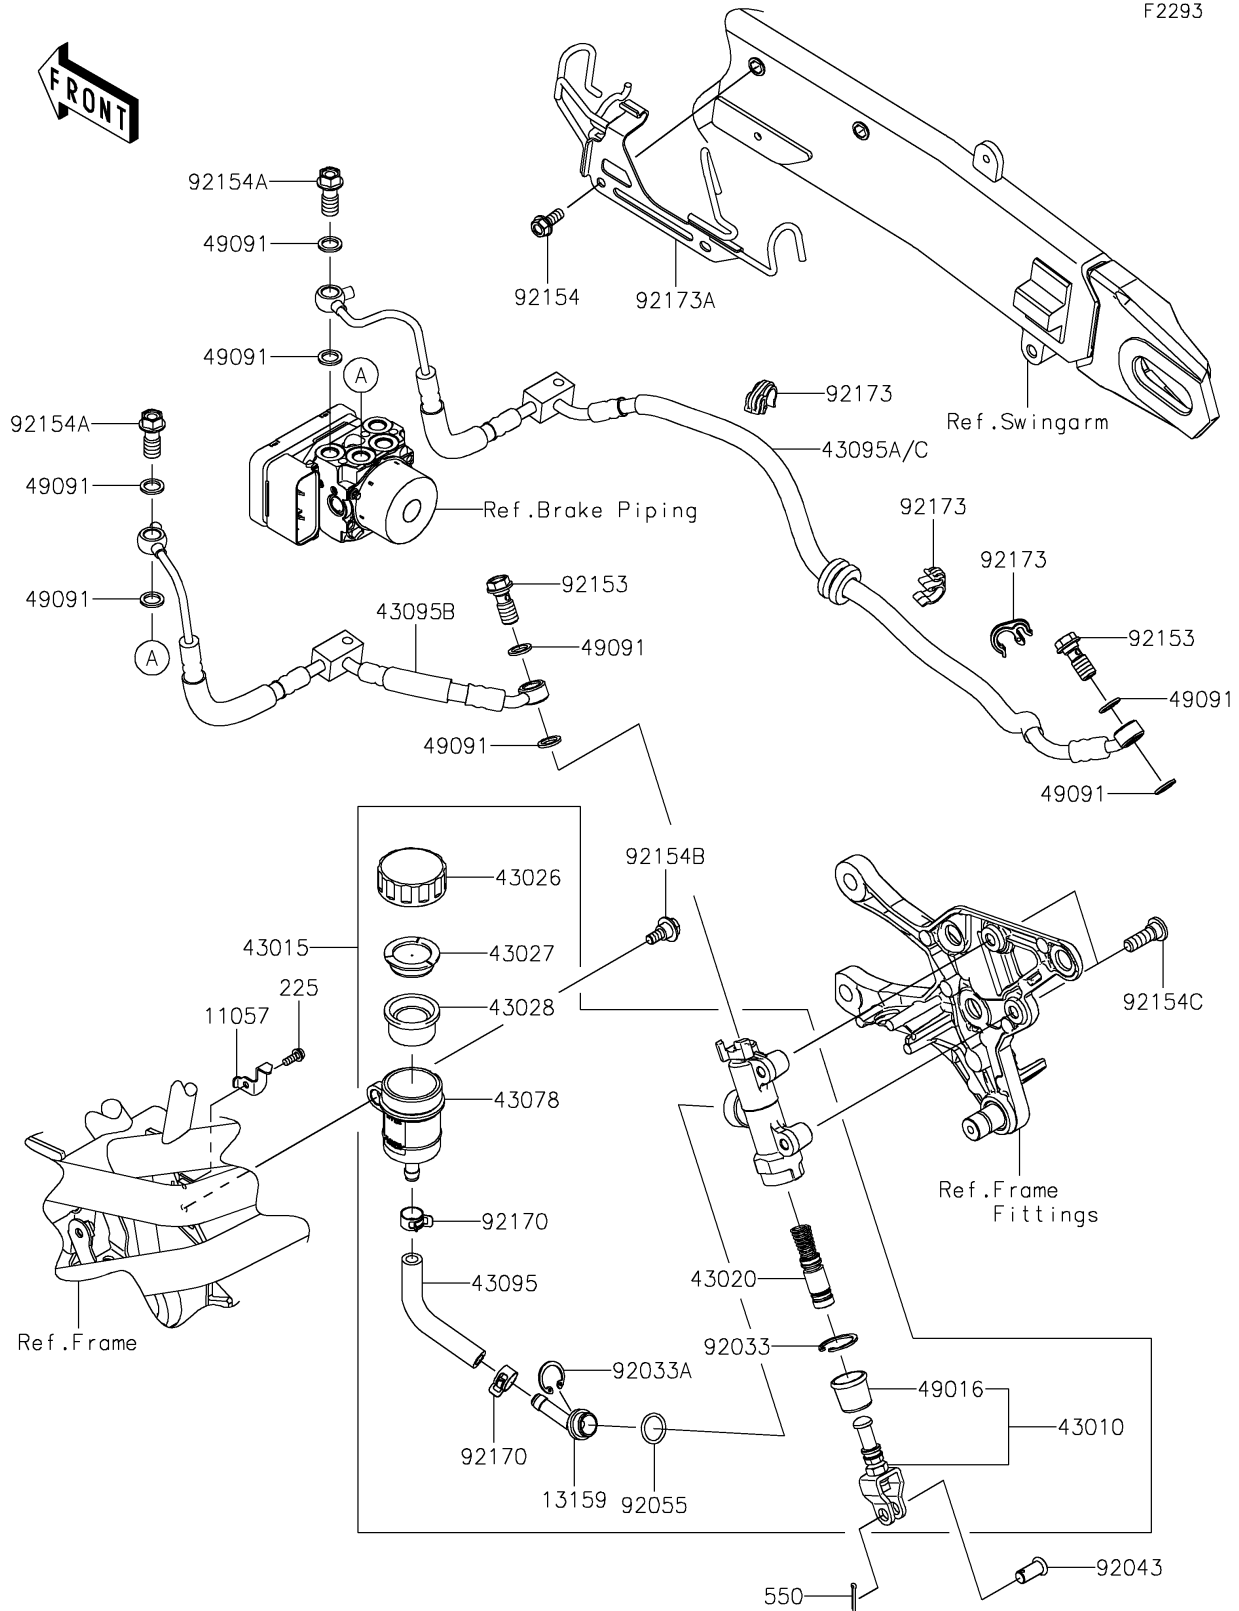

2024 Z900 ABS

PARTS DIAGRAM

Rear Master Cylinder

F2293

2024 Z900 ABS

PARTS LIST

Rear Master Cylinder

ITEM NAME

PART NUMBER

QUANTITY
