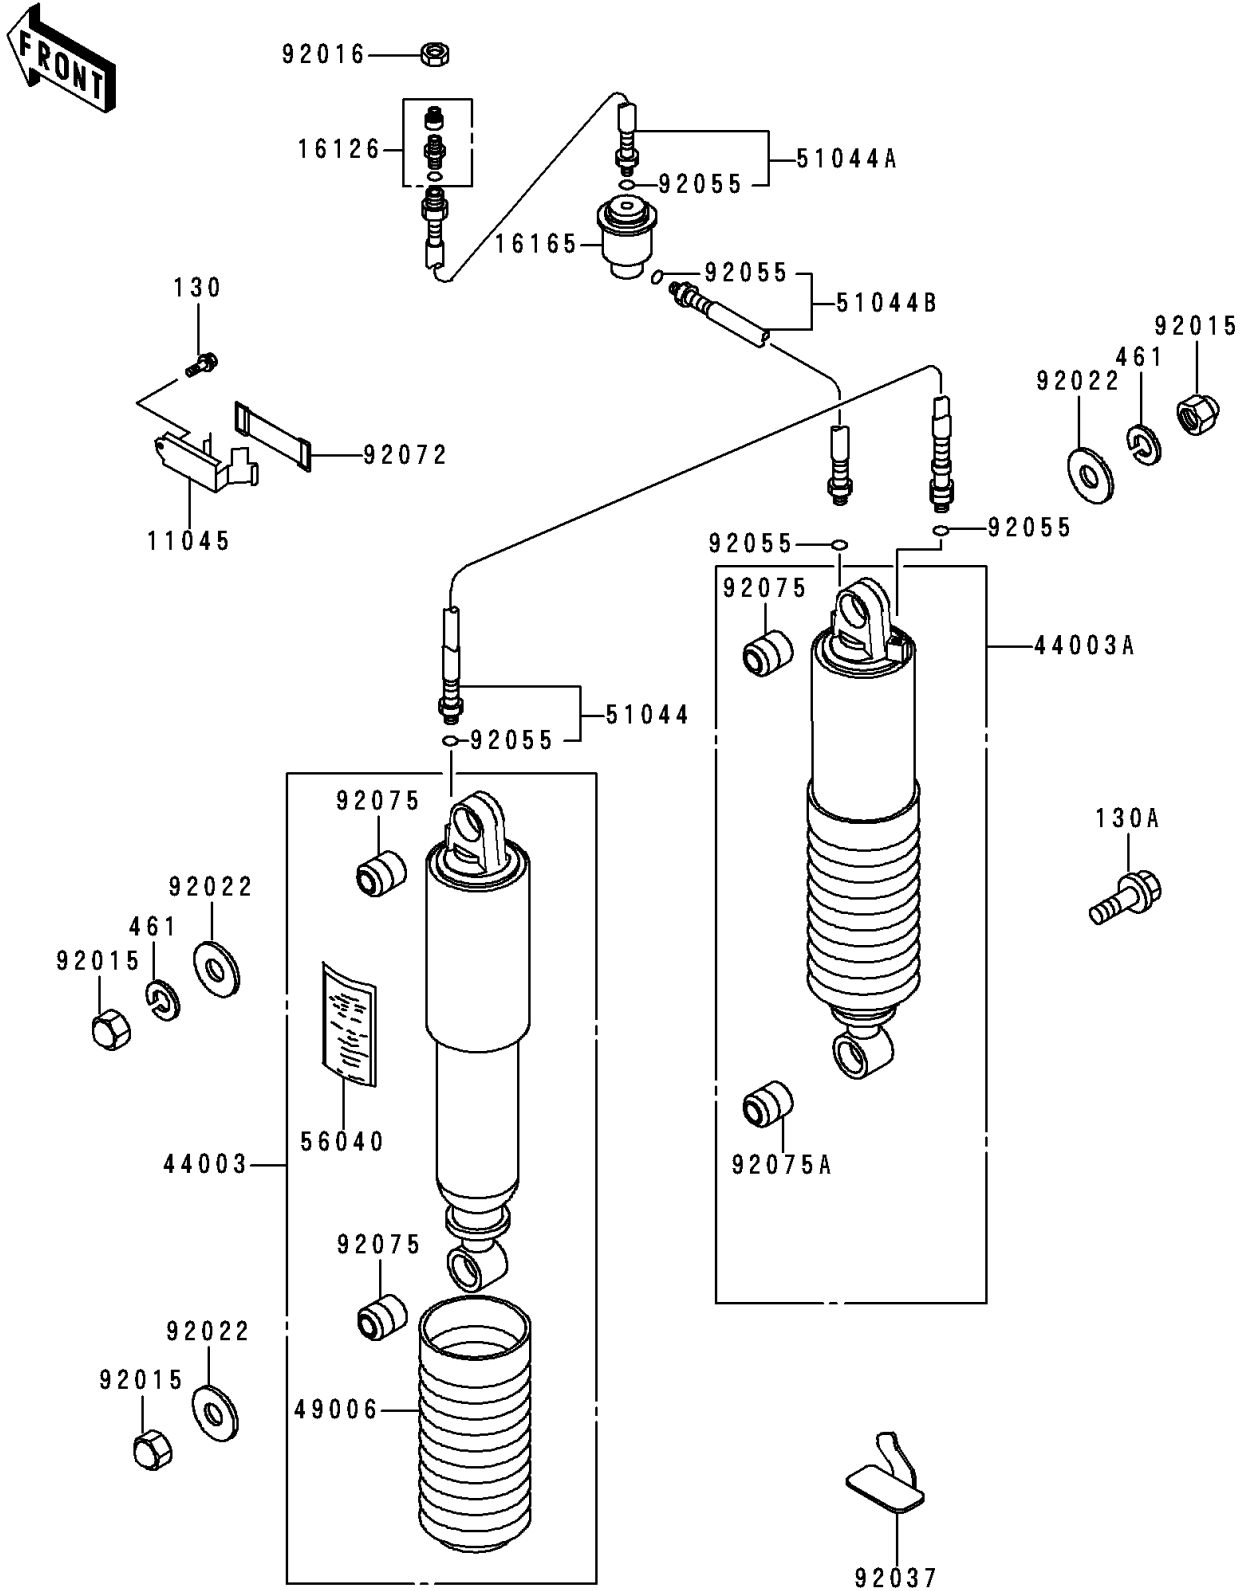

1996 Voyager XII

PARTS DIAGRAM

Suspension/Shock Absorber

F2151

1996 Voyager XII

PARTS LIST

Suspension/Shock Absorber

Kawasaki

Let the Good Times Roll®

ITEM NAME

PART NUMBER

QUANTITY
