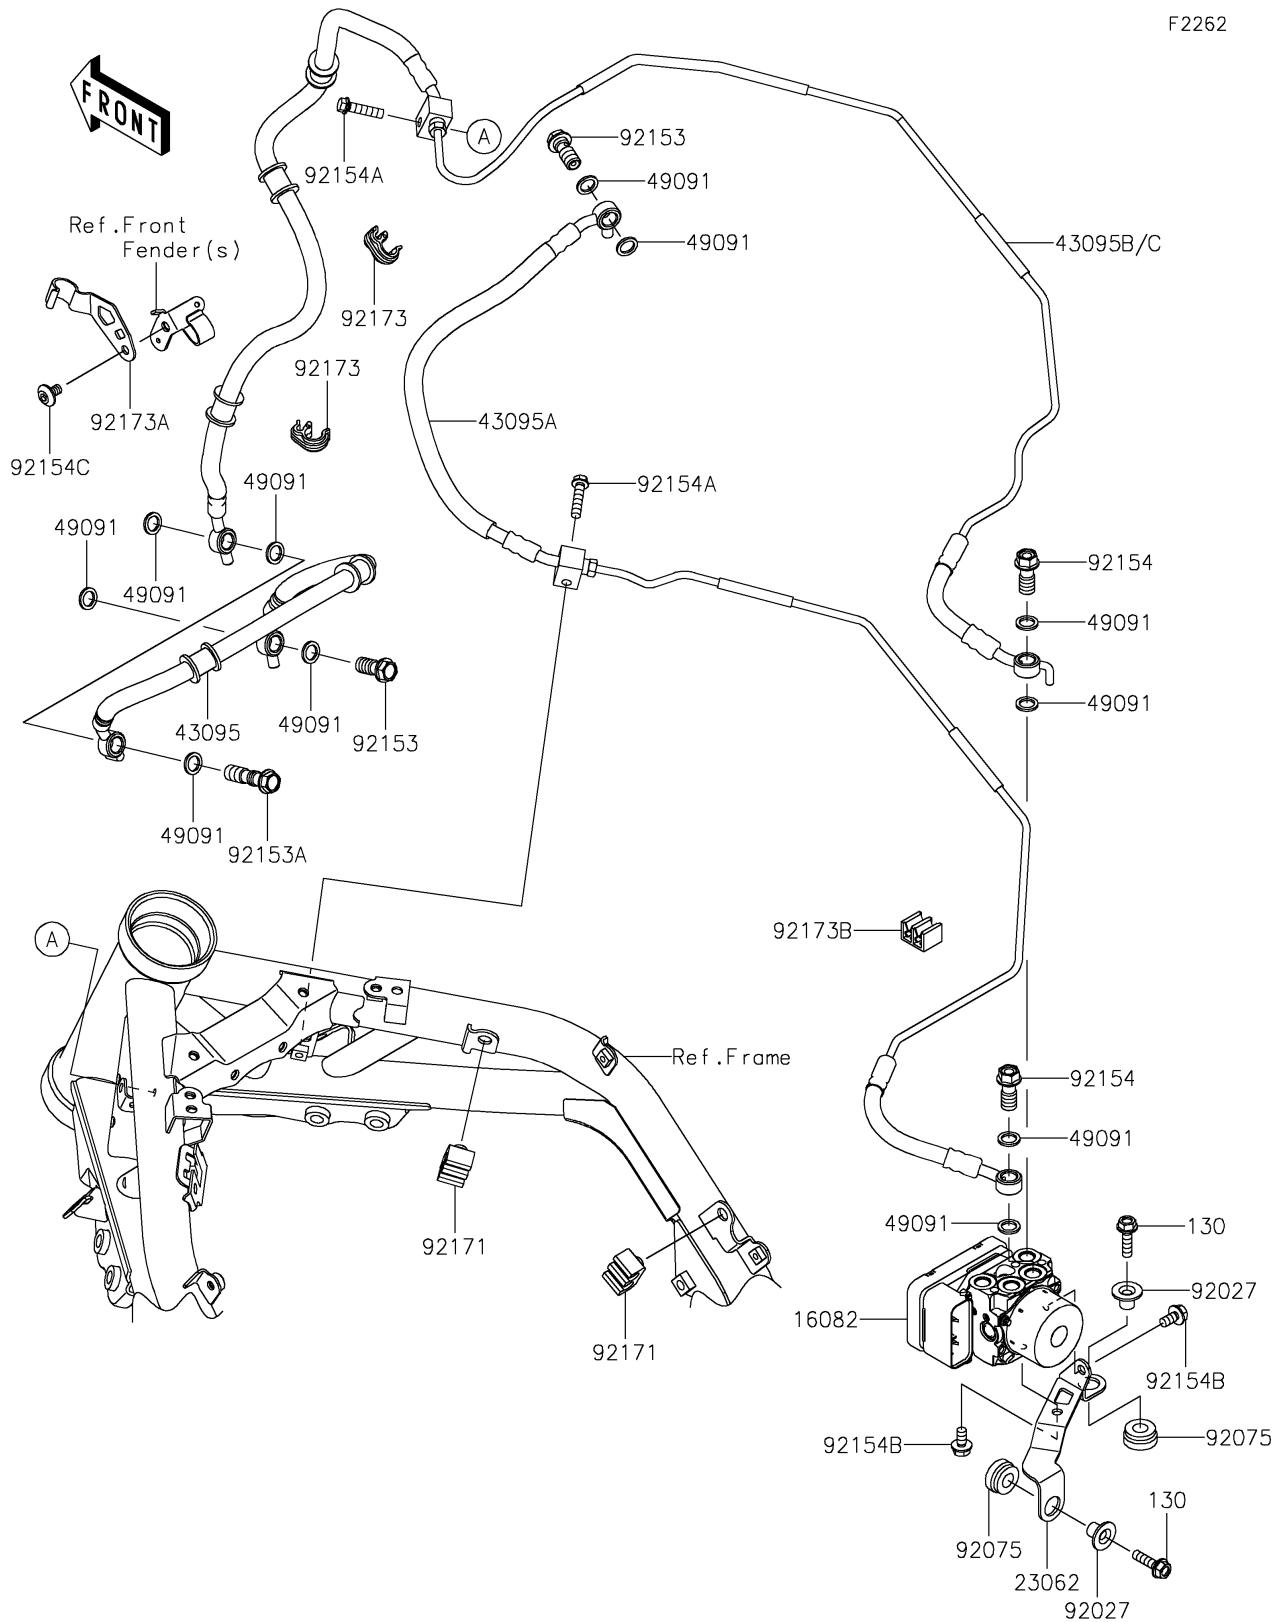

2024 Z900 ABS

PARTS DIAGRAM

Brake Piping

F2262

2024 Z900 ABS

PARTS LIST

Brake Piping

ITEM NAME	PART NUMBER	QUANTITY
-----------	-------------	----------
