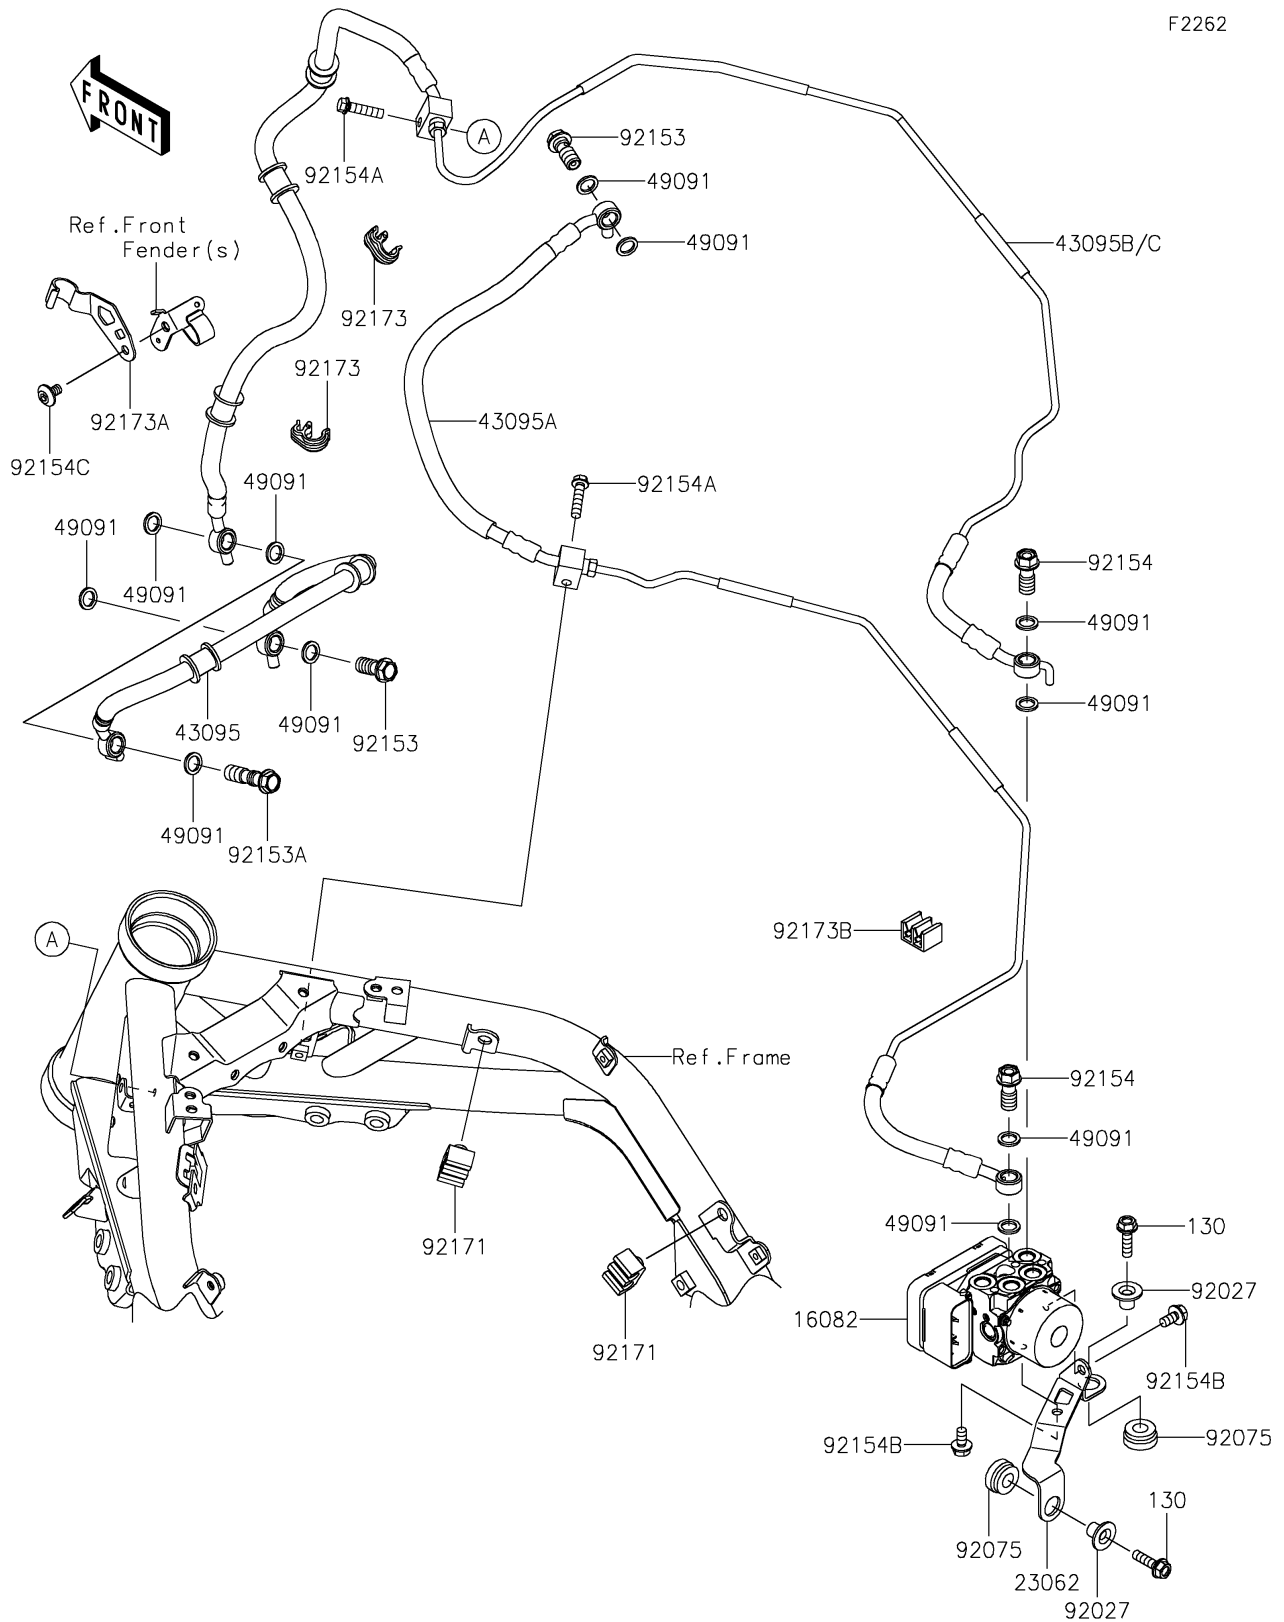

2024 Z900 ABS

PARTS DIAGRAM

Brake Piping

F2262

2024 Z900 ABS

PARTS LIST

Brake Piping

ITEM NAME

PART NUMBER

QUANTITY
