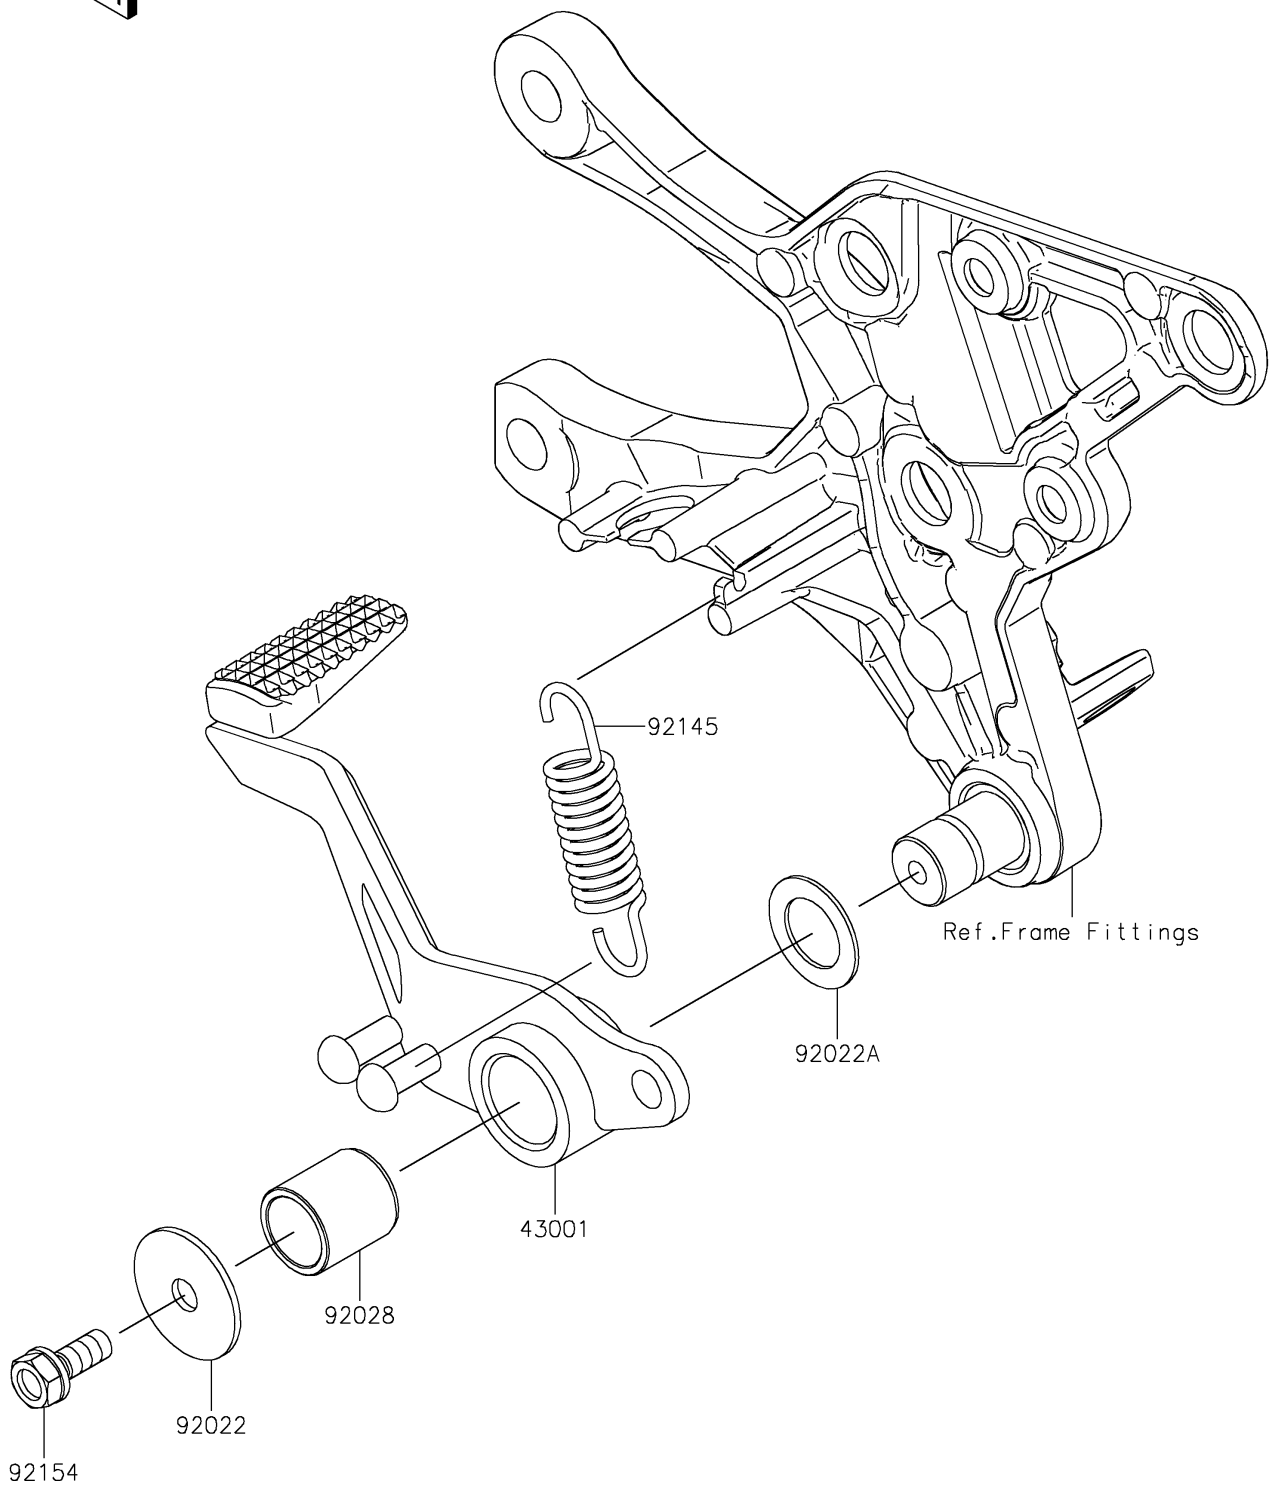

2024 Z900 ABS

PARTS DIAGRAM

Brake Pedal/Torque Link

F2260

2024 Z900 ABS

PARTS LIST

Brake Pedal/Torque Link

ITEM NAME

PART NUMBER

QUANTITY
