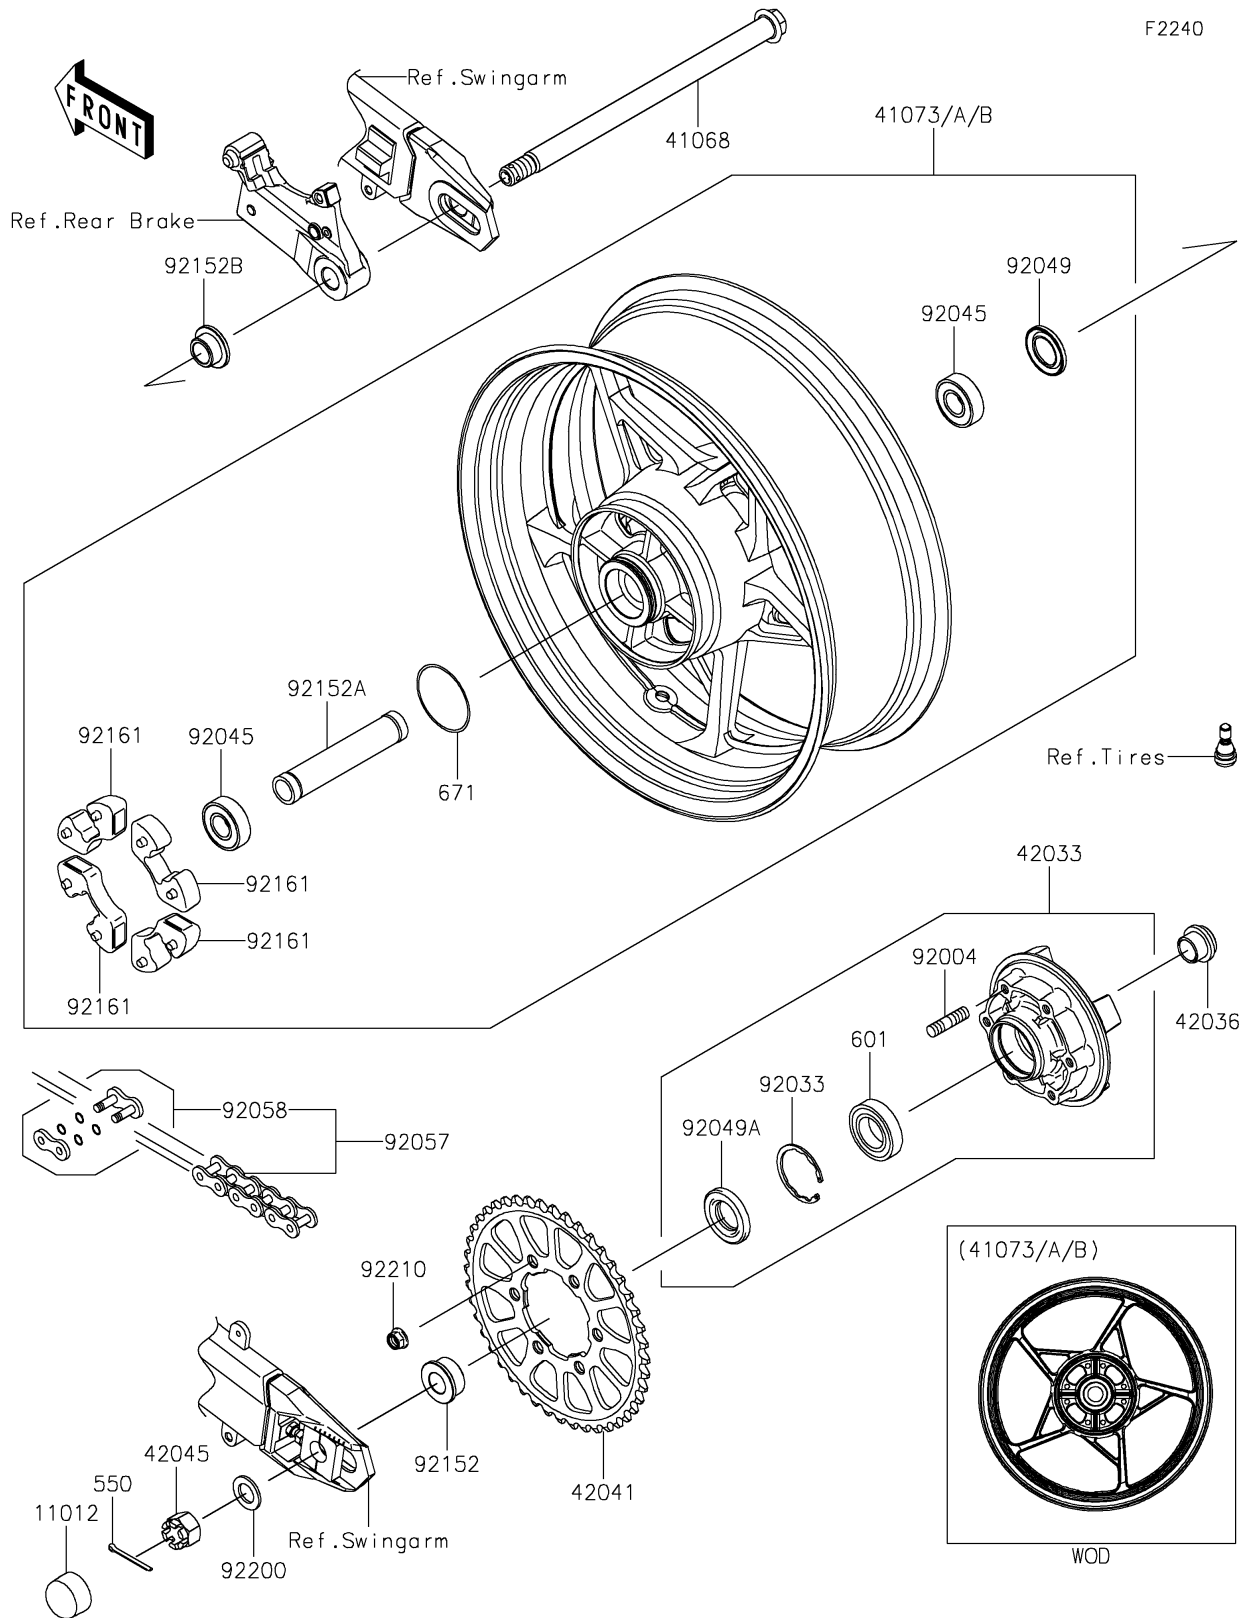

2024 Z900 ABS

PARTS DIAGRAM

Rear Wheel/Chain

2024 Z900 ABS

PARTS LIST

Rear Wheel/Chain

ITEM NAME

PART NUMBER

QUANTITY
