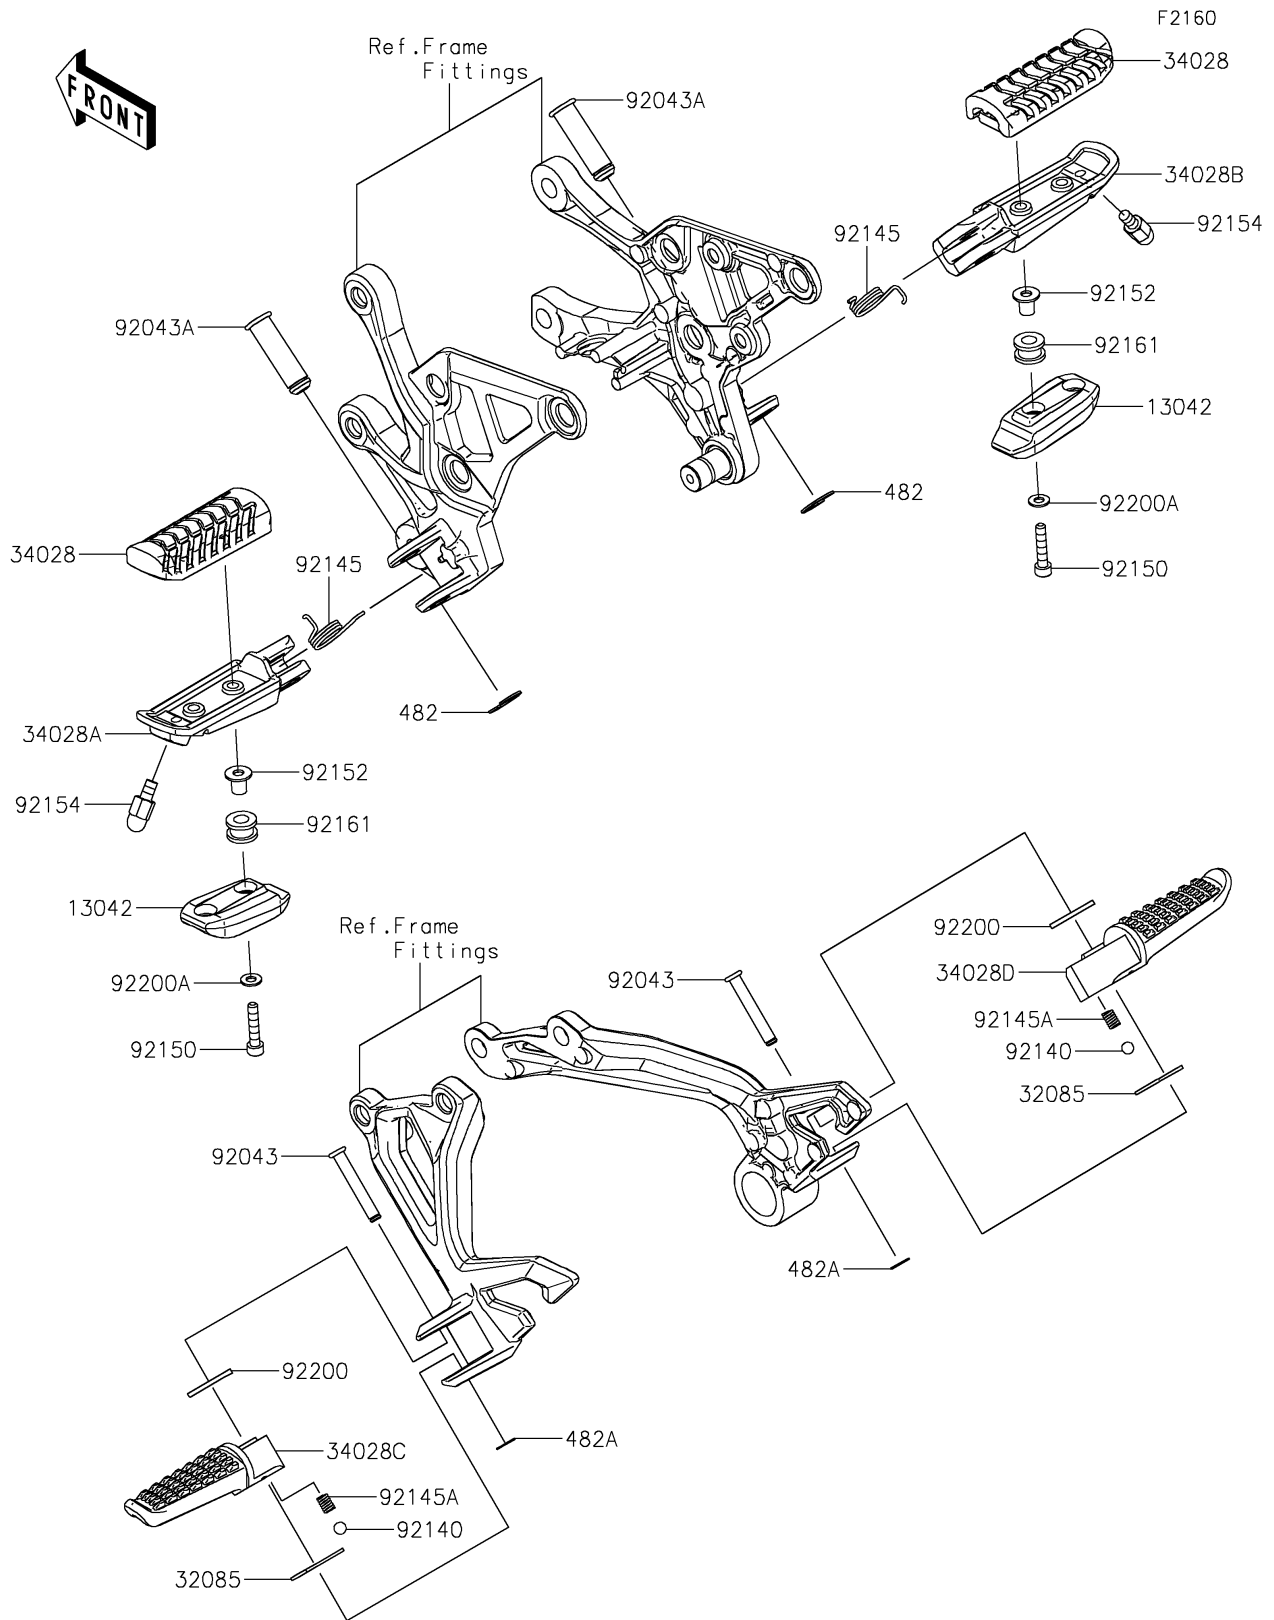

2023 Z900 ABS

PARTS DIAGRAM

Footrests

2023 Z900 ABS

PARTS LIST

Footrests

ITEM NAME	PART NUMBER	QUANTITY
WEIGHT (Ref # 13042)	13042-0790	2
STOPPER (Ref # 32085)	32085-0801	2
STEP,RUBBER (Ref # 34028)	34028-0349	2
STEP,FR,LH (Ref # 34028A)	34028-0350	1
STEP,FR,RH (Ref # 34028B)	34028-0351	1
STEP,RR,LH (Ref # 34028C)	34028-0366	1
STEP,RR,RH (Ref # 34028D)	34028-0367	1
PIN,6X40 (Ref # 92043)	92043-0200	2
PIN,12X42.5 (Ref # 92043A)	92043-1746	2
BALL,6.35MM (Ref # 92140)	92140-0008	2
SPRING,STEP RETURN (Ref # 92145)	92145-0723	2
SPRING (Ref # 92145A)	92145-1319	2
BOLT,SOCKET,5X25 (Ref # 92150)	92150-1684	4
COLLAR (Ref # 92152)	92152-2596	4
BOLT,BANK SENSOR (Ref # 92154)	92154-0838	2
DAMPER,8X16X8 (Ref # 92161)	92161-2082	4
WASHER,16X26X2.3 (Ref # 92200)	92200-0043	2
WASHER,5.3X11X1 (Ref # 92200A)	92200-2479	4
CIRCLIP-TYPE-E,10MM (Ref # 482)	482EA0100	2
CIRCLIP-TYPE-E (Ref # 482A)	482EA5000	2