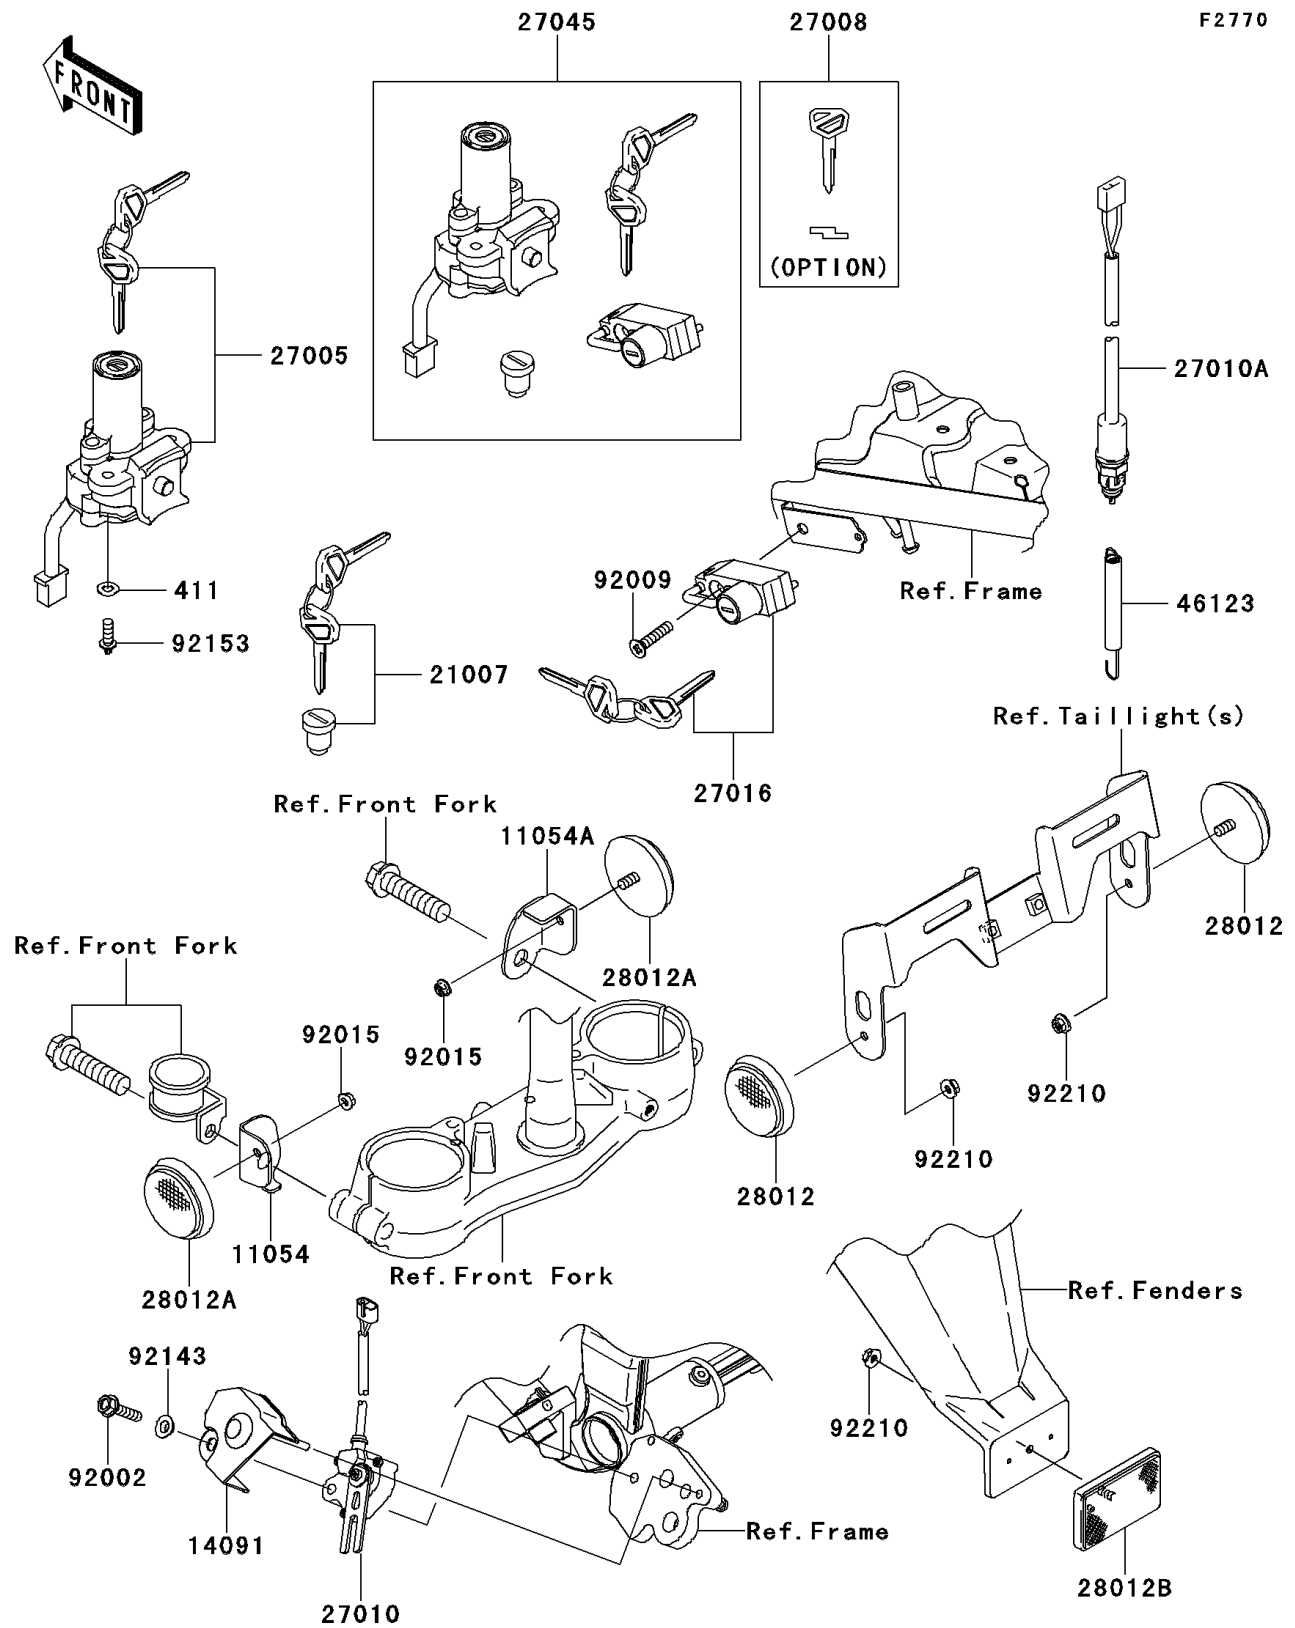

## PARTS DIAGRAM

# 2011 KLX250S (Canada Only)

## PARTS LIST

### Ignition Switch

ITEM NAME	PART NUMBER	QUANTITY
-----------	-------------	----------

---