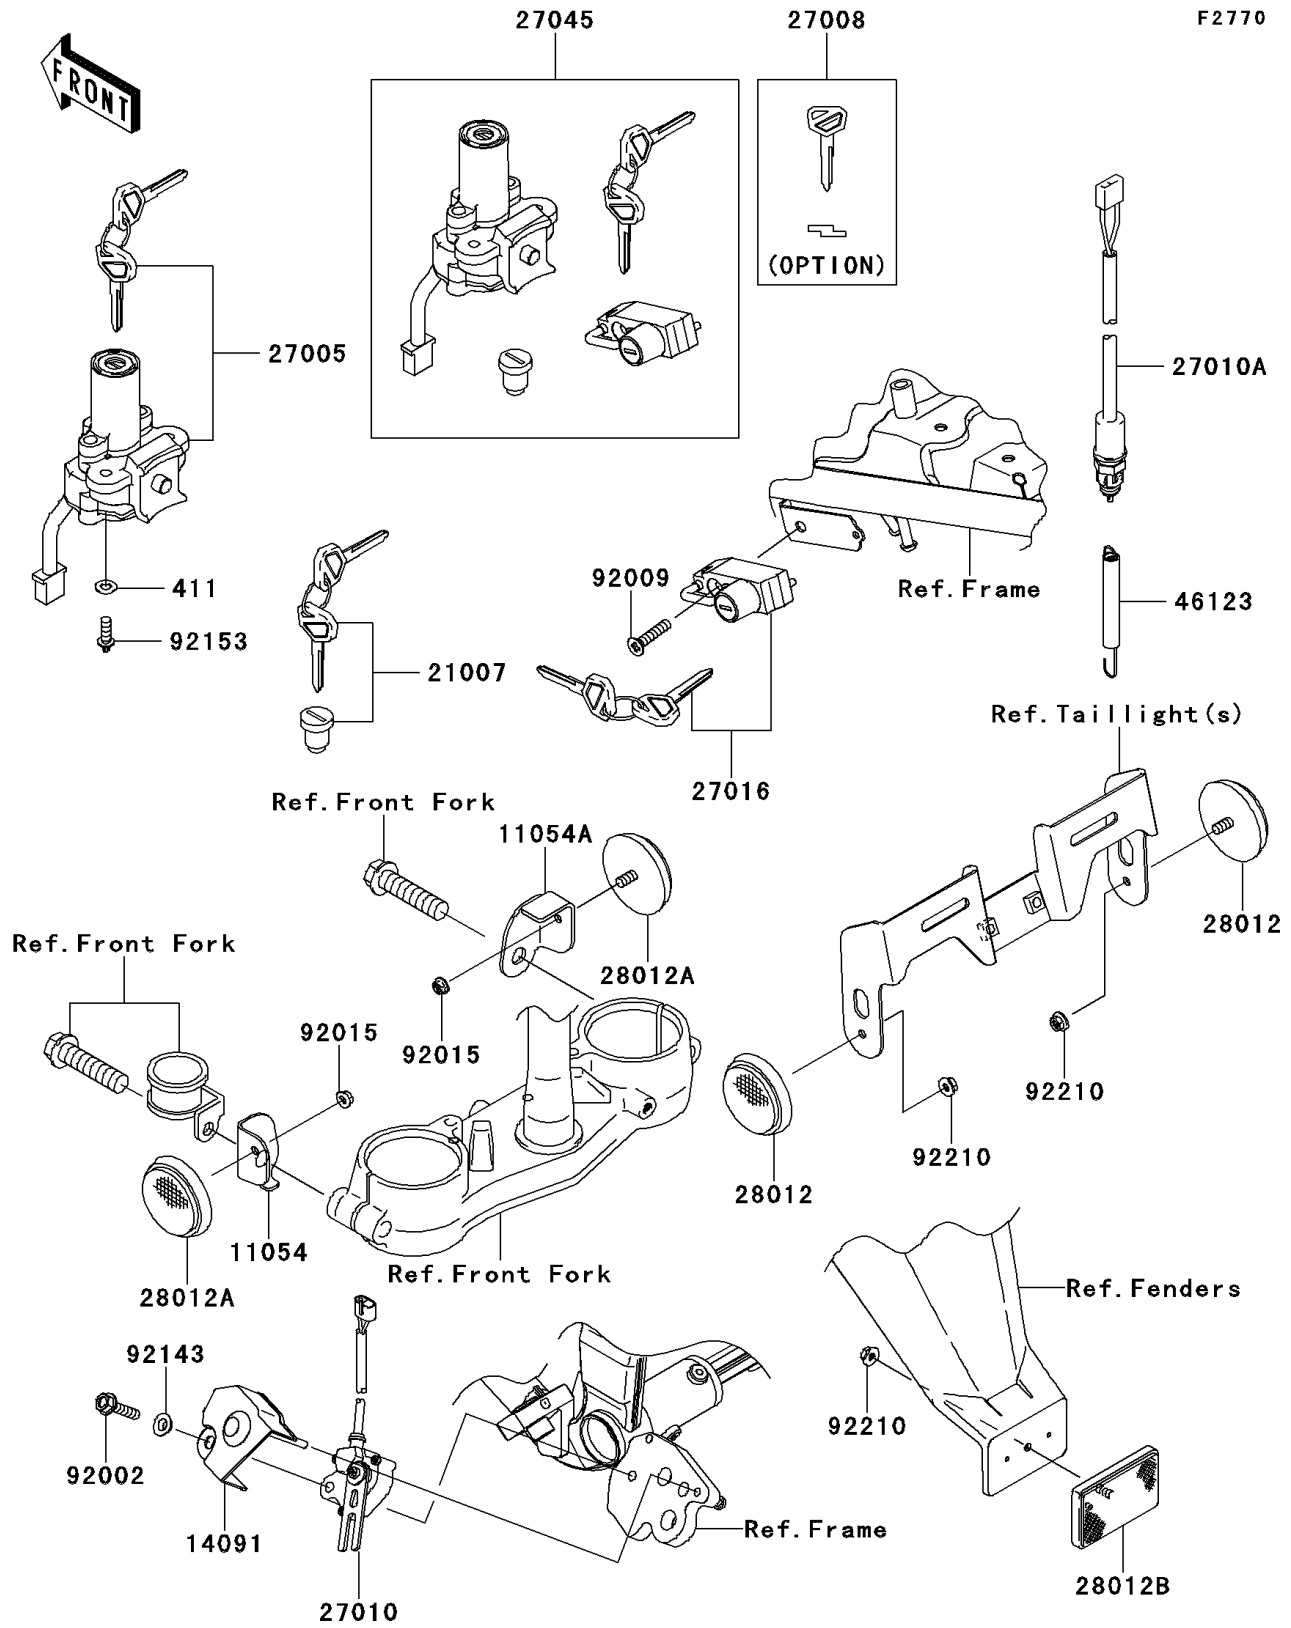

2012 KLX[®] 250S

PARTS DIAGRAM

Ignition Switch

2012 KLX[®] 250S

PARTS LIST

Ignition Switch

ITEM NAME

PART NUMBER

QUANTITY
