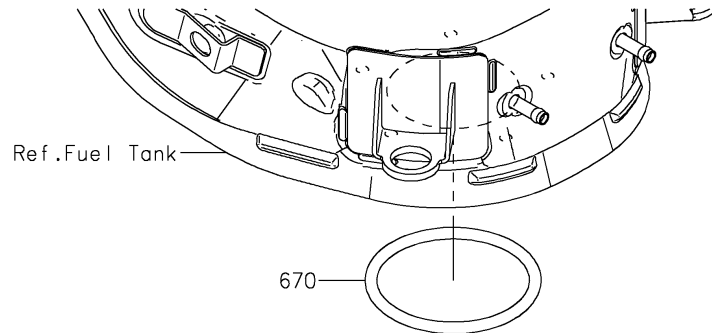

2024 Z900 ABS

PARTS DIAGRAM

Fuel Pump

E1520

2024 Z900 ABS

PARTS LIST

Fuel Pump

ITEM NAME	PART NUMBER	QUANTITY
-----------	-------------	----------
