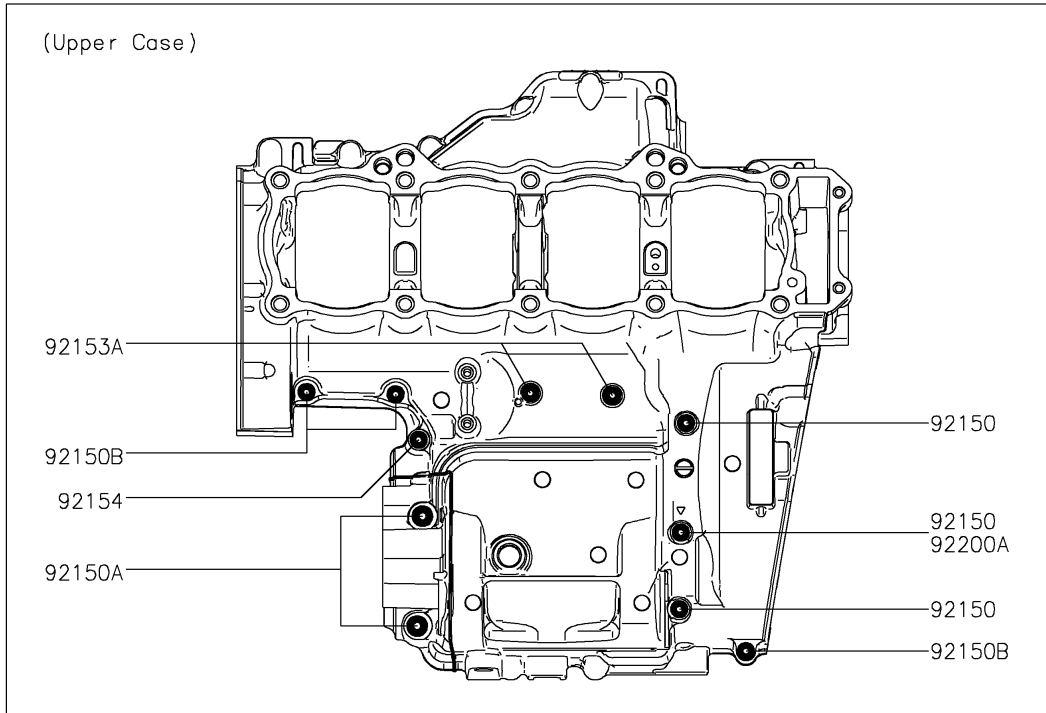

2024 Z900 ABS

PARTS DIAGRAM

Crankcase Bolt Pattern

E1412

2024 Z900 ABS

PARTS LIST

Crankcase Bolt Pattern

ITEM NAME

PART NUMBER

QUANTITY
