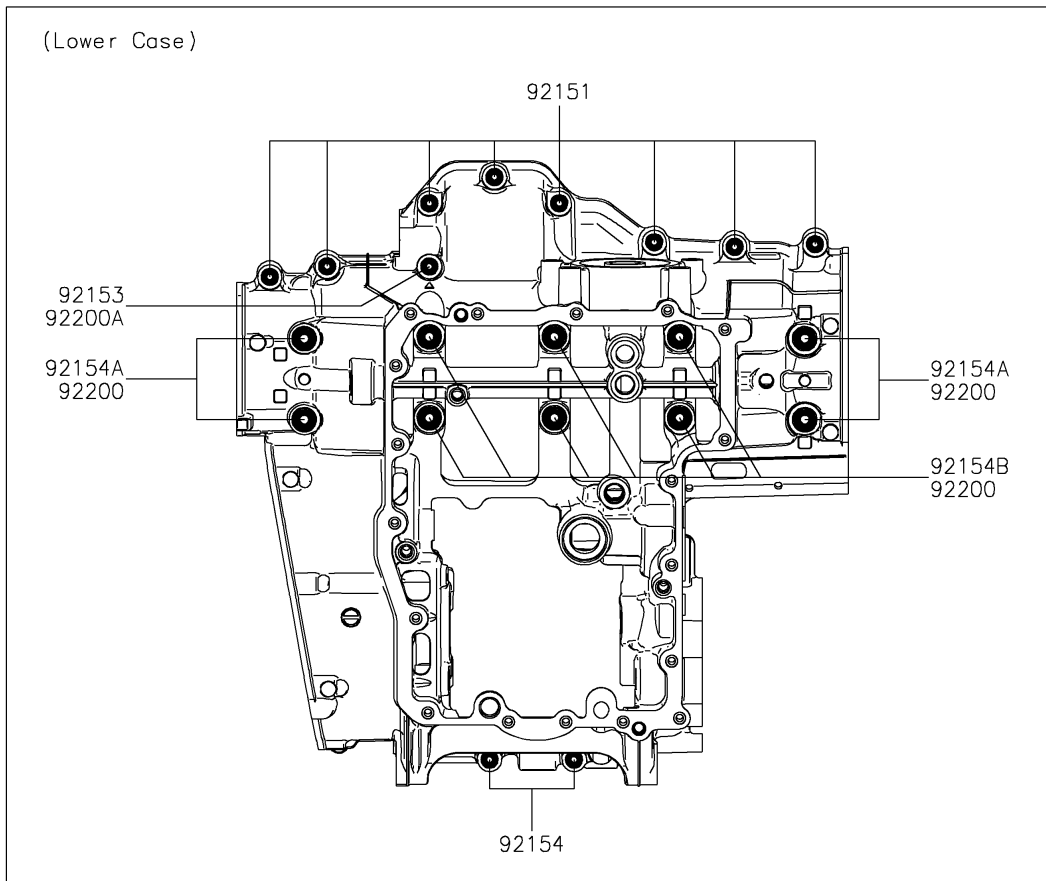

2024 Z900 ABS

PARTS DIAGRAM

Crankcase Bolt Pattern

E1412

2024 Z900 ABS

PARTS LIST

Crankcase Bolt Pattern

ITEM NAME

PART NUMBER

QUANTITY
