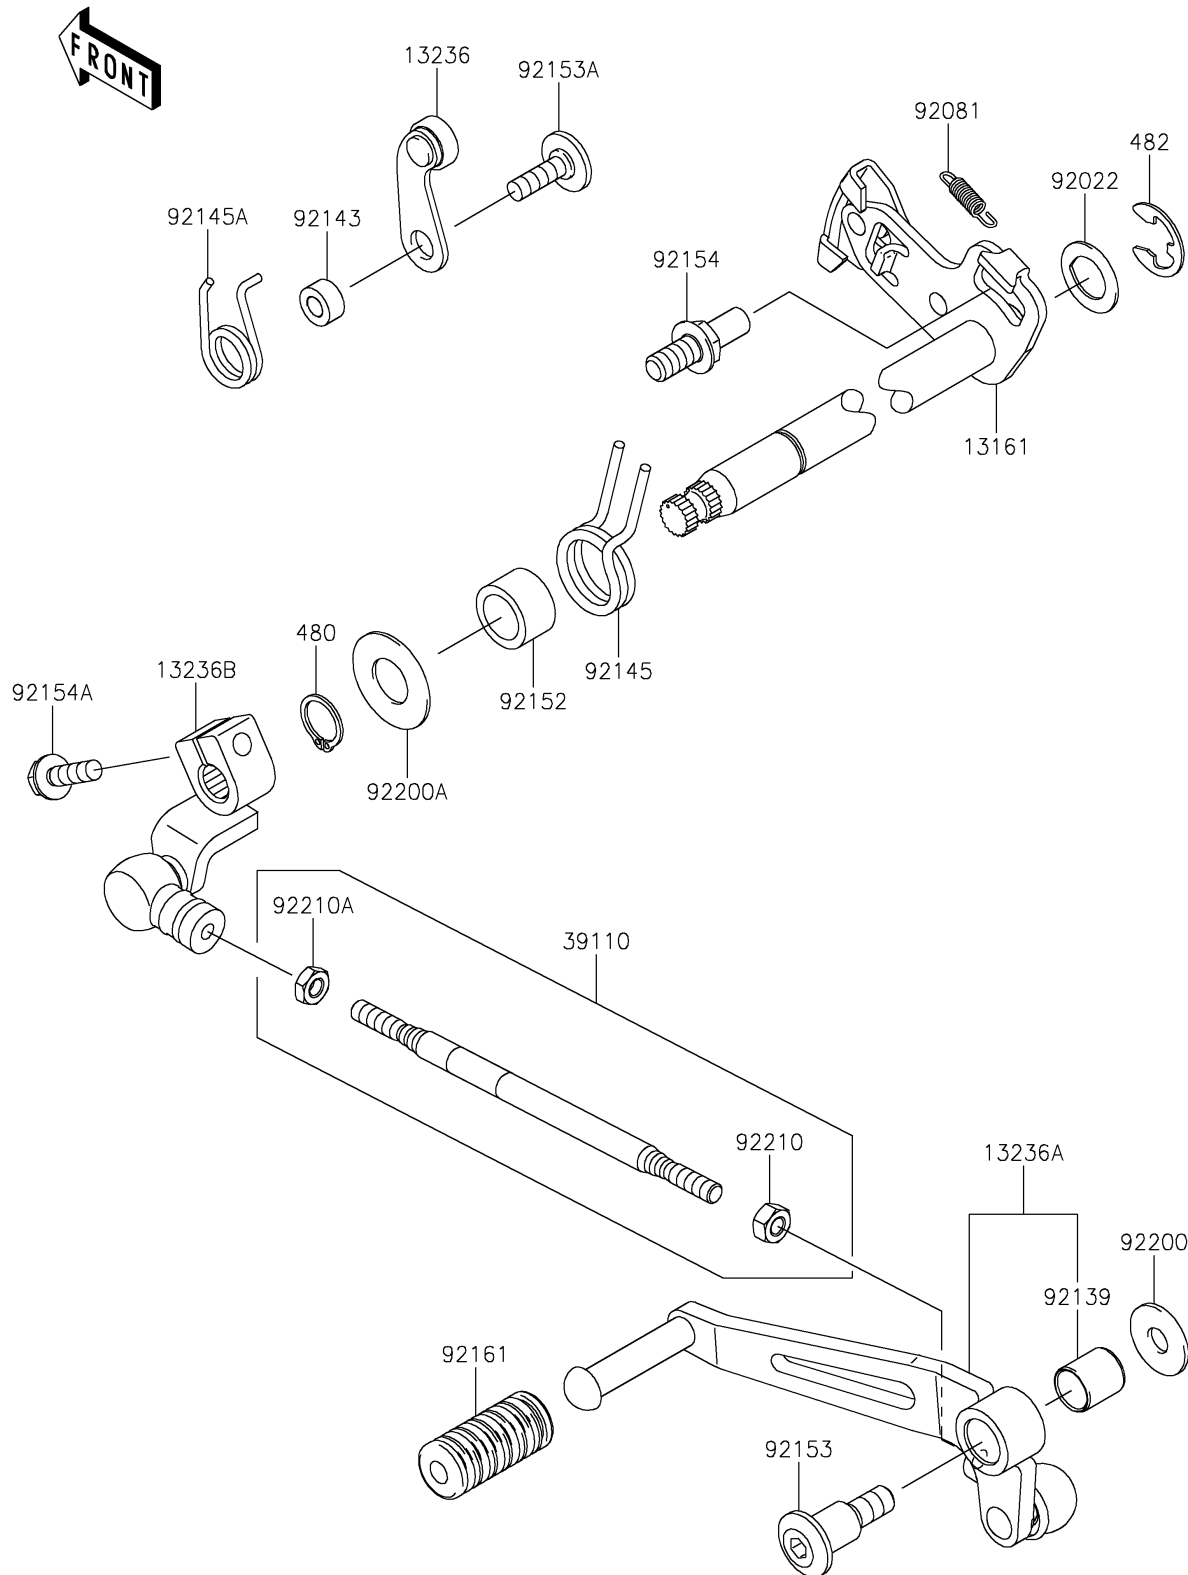

2024 Z900 ABS

PARTS DIAGRAM

Gear Change Mechanism

E1370

2024 Z900 ABS

PARTS LIST

Gear Change Mechanism

ITEM NAME

PART NUMBER

QUANTITY
