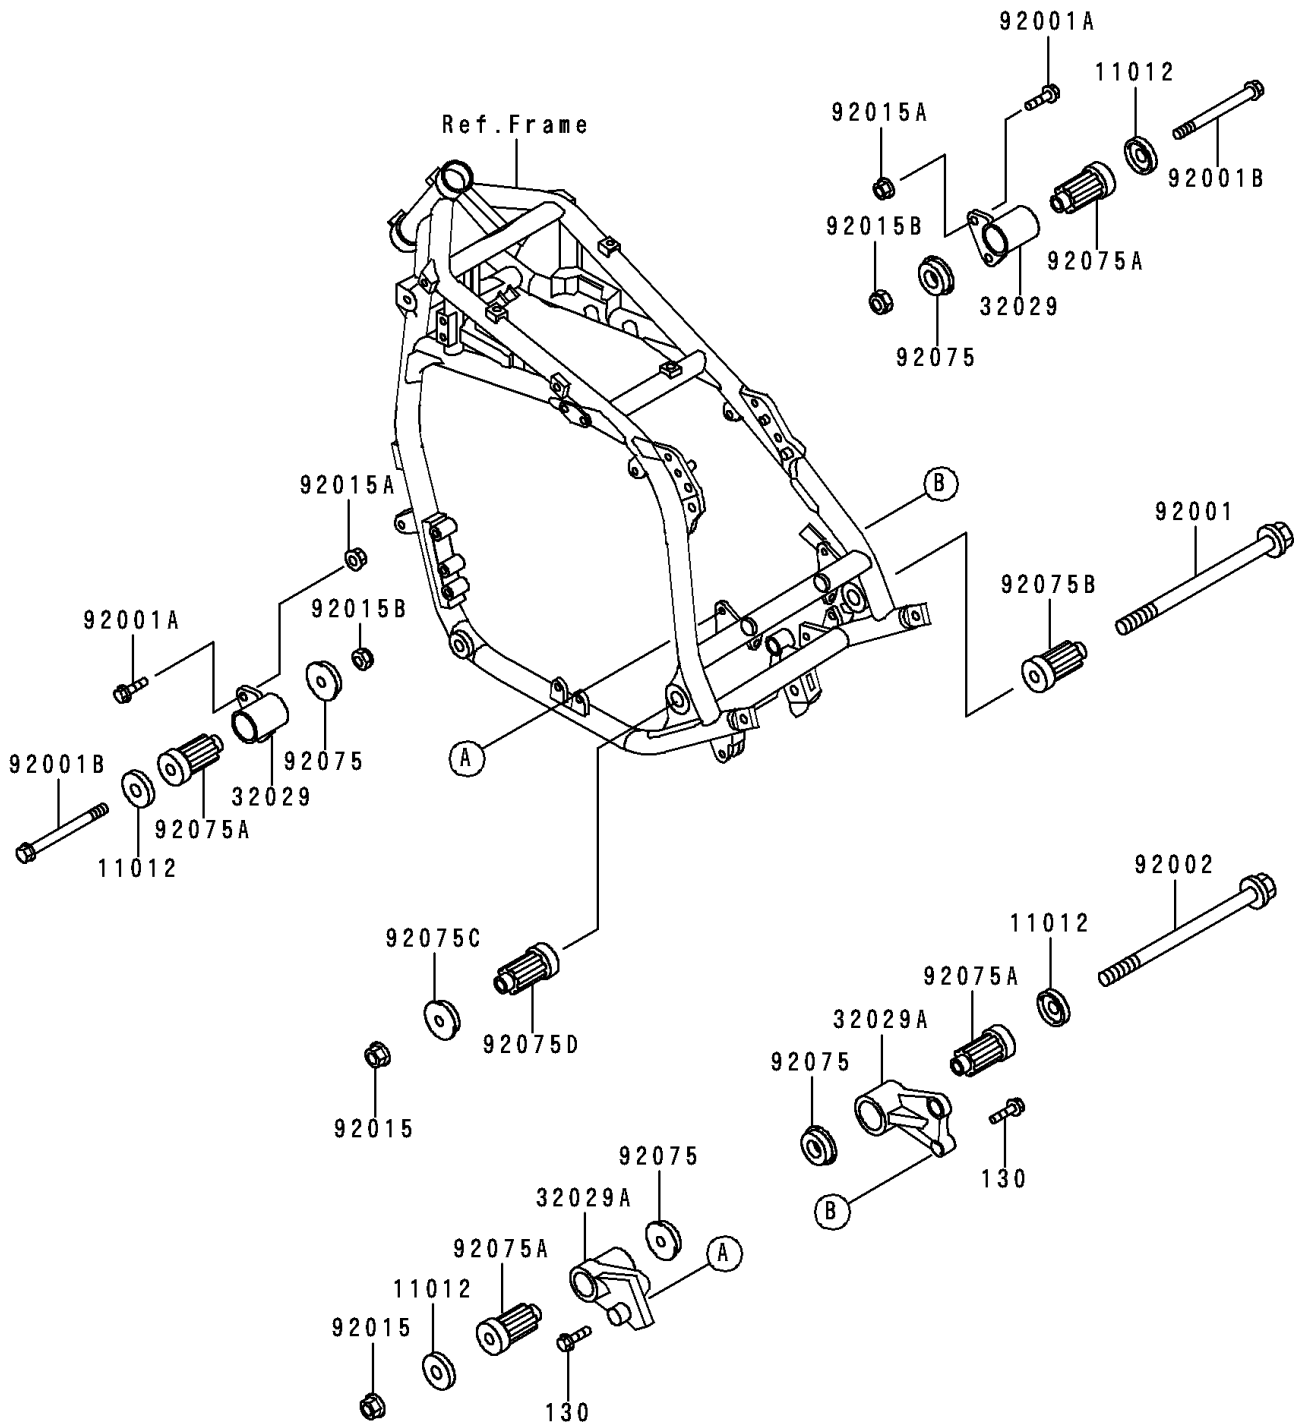

1996 Voyager XII

PARTS DIAGRAM

Frame Fittings

F2131

1996 Voyager XII

PARTS LIST Frame Fittings

ITEM NAME

PART NUMBER

QUANTITY
