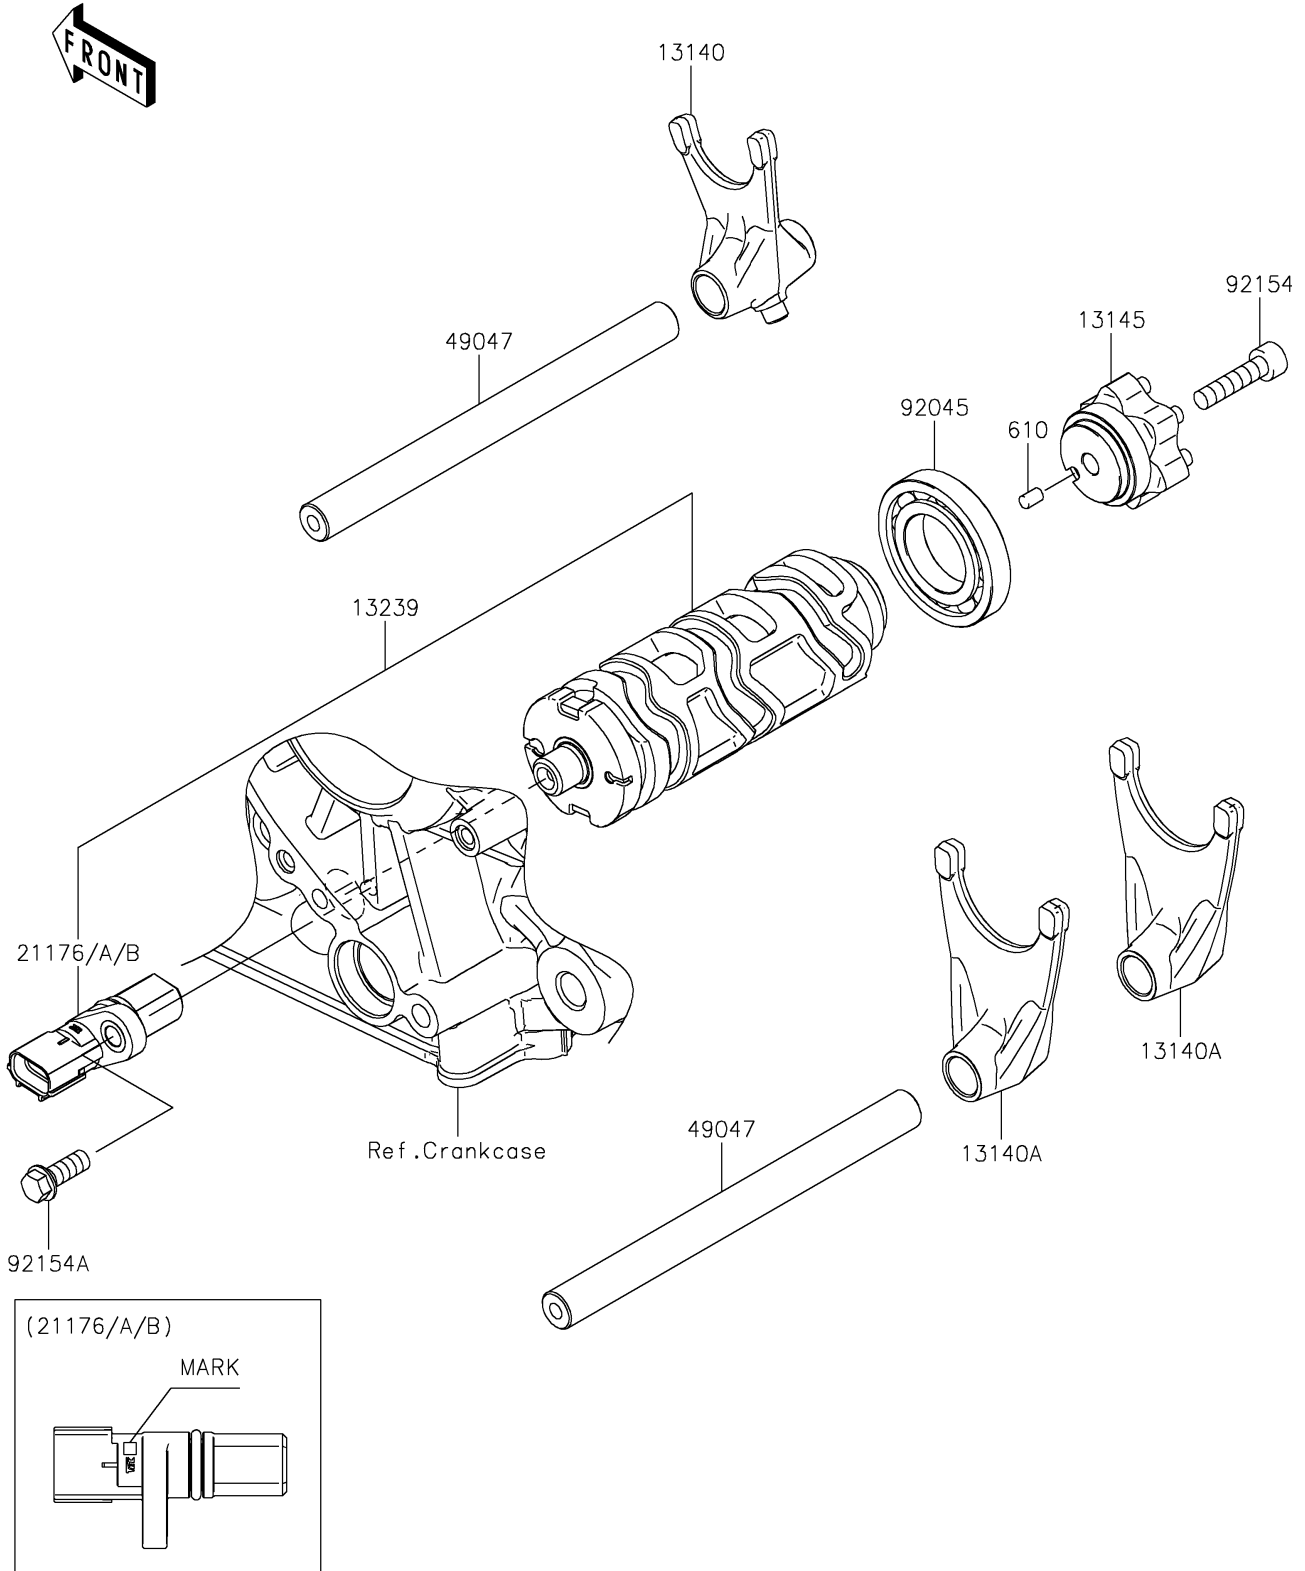

# 2024 Z900 ABS

## PARTS DIAGRAM

## PARTS LIST

Gear Change Drum/Shift Fork(s)

**ITEM NAME**

**PART NUMBER**

**QUANTITY**

---