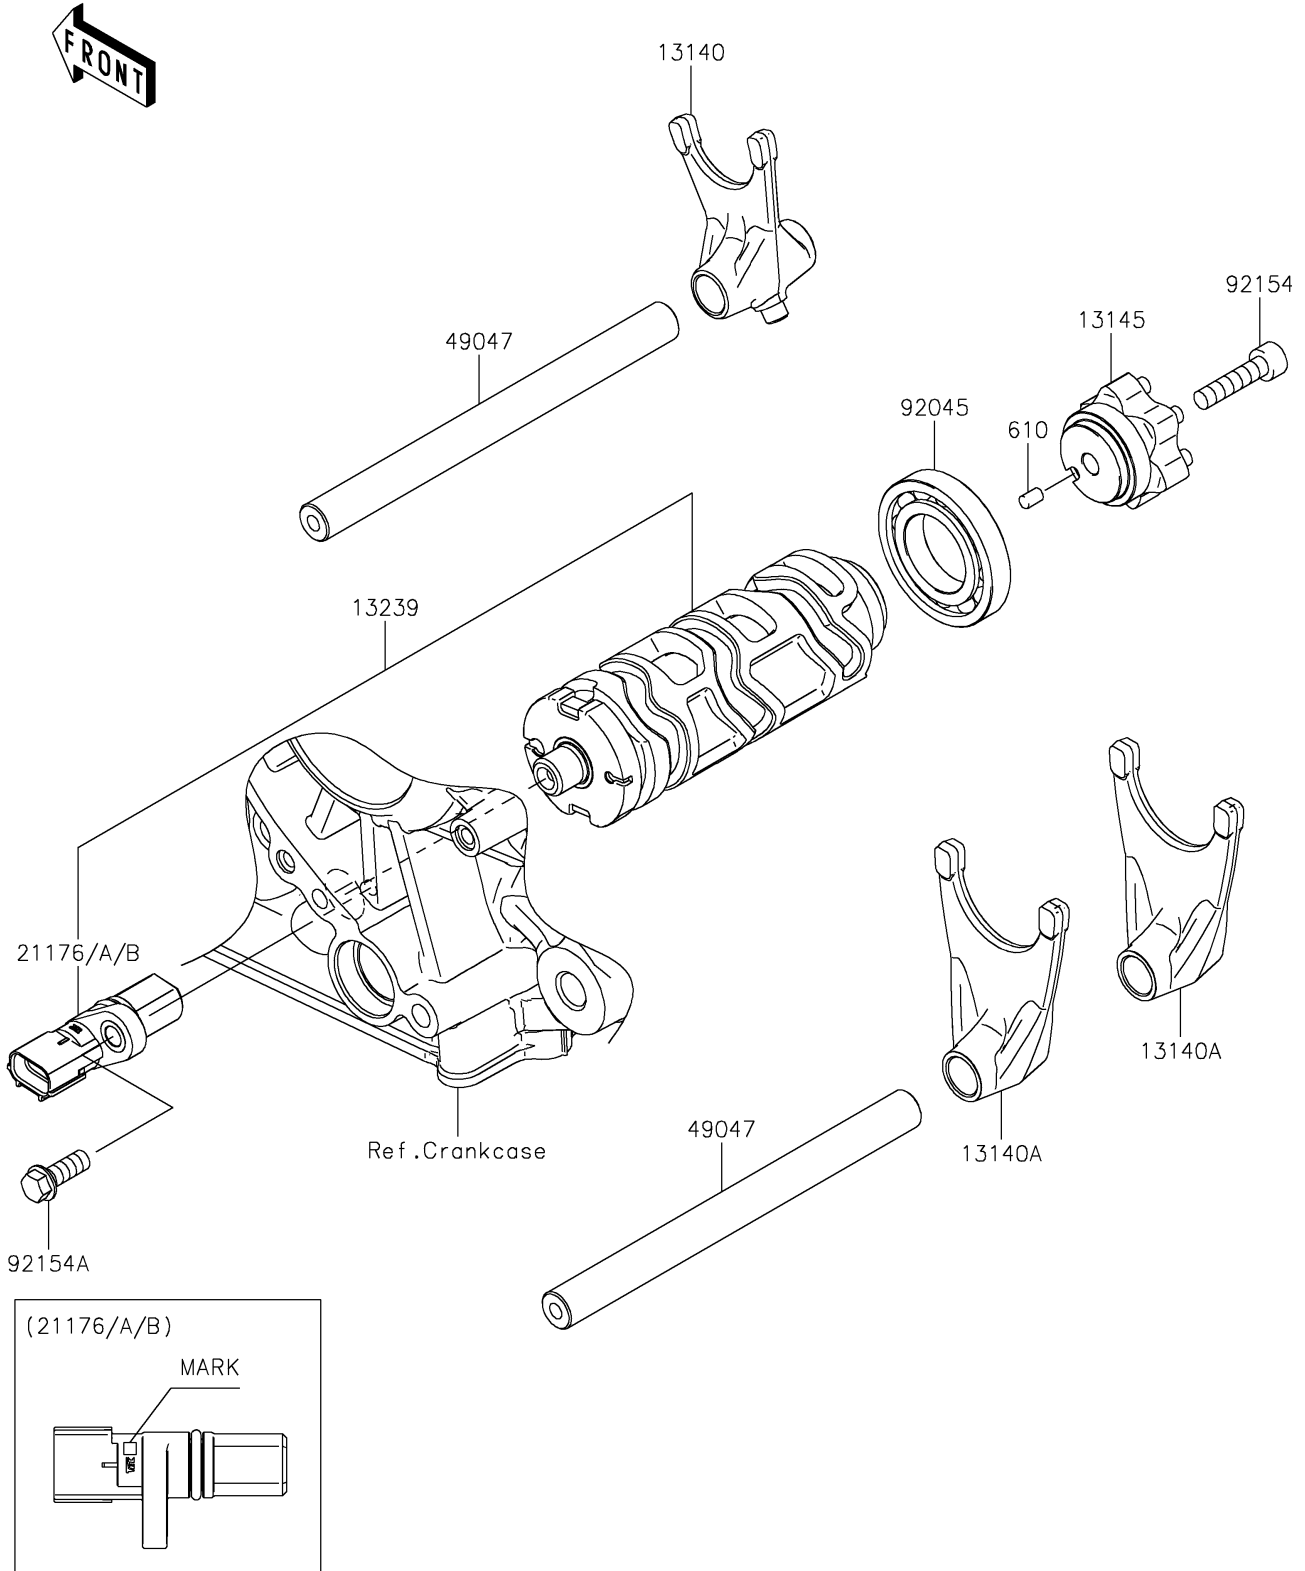

2024 Z900 ABS

PARTS DIAGRAM

Gear Change Drum/Shift Fork(s)

E1362

2024 Z900 ABS

PARTS LIST

Gear Change Drum/Shift Fork(s)

ITEM NAME

PART NUMBER

QUANTITY
