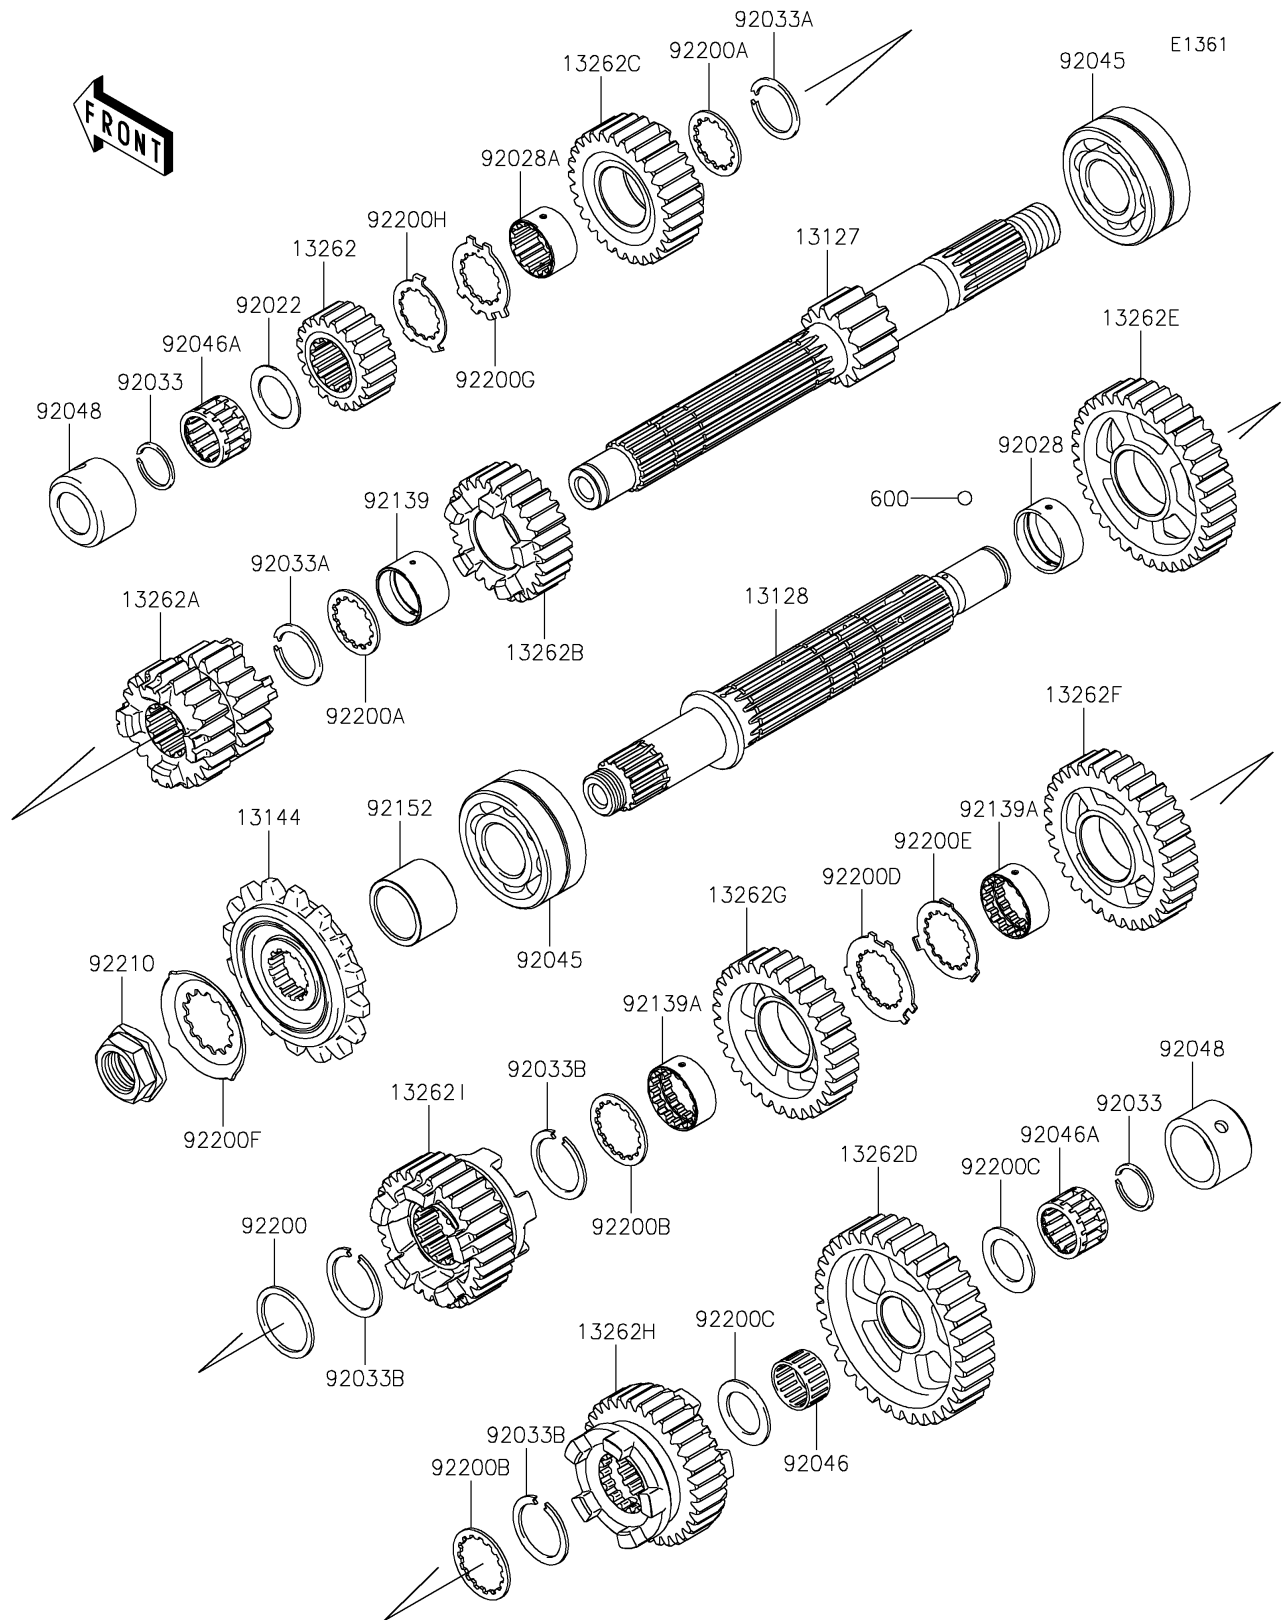

2024 Z900 ABS

PARTS DIAGRAM

Transmission