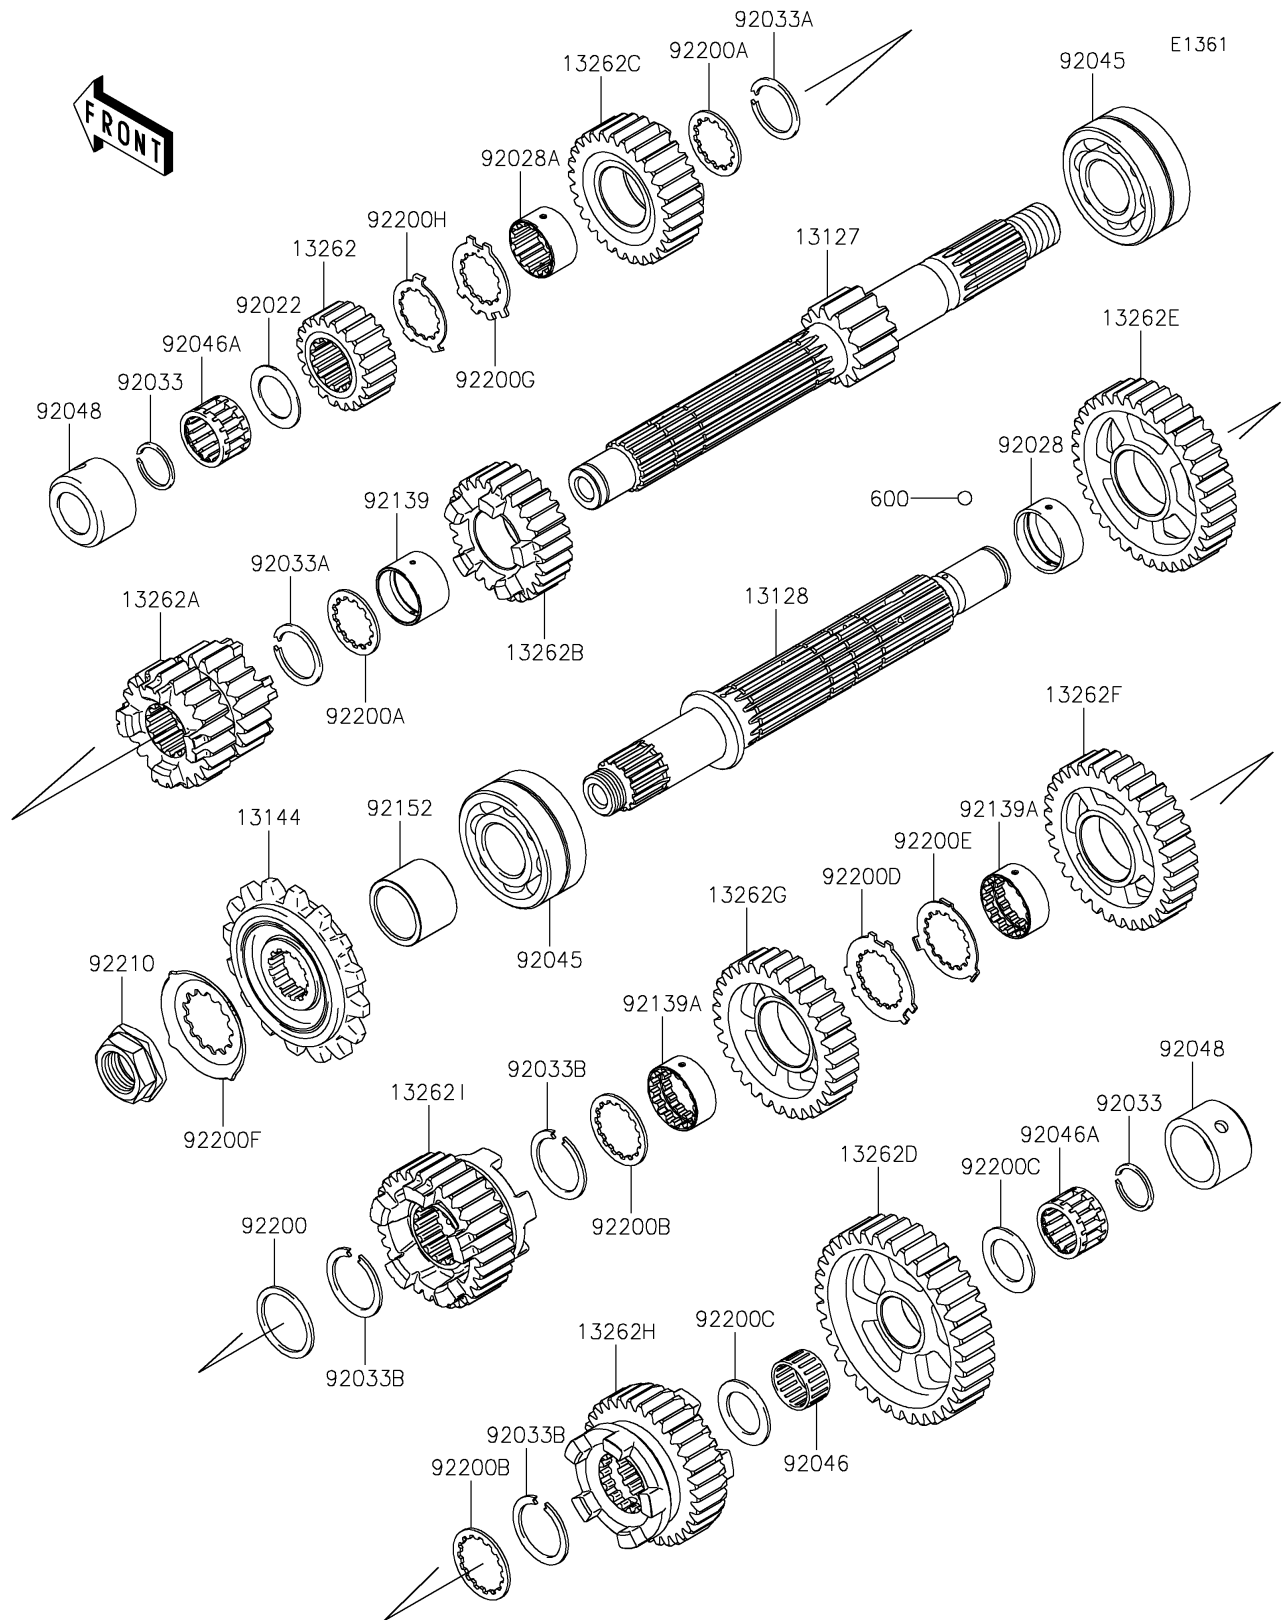

2023 Z900 ABS

PARTS DIAGRAM

Transmission

2023 Z900 ABS

PARTS LIST

Transmission

Kawasaki

Let the Good Times Roll®

ITEM NAME

PART NUMBER

QUANTITY
