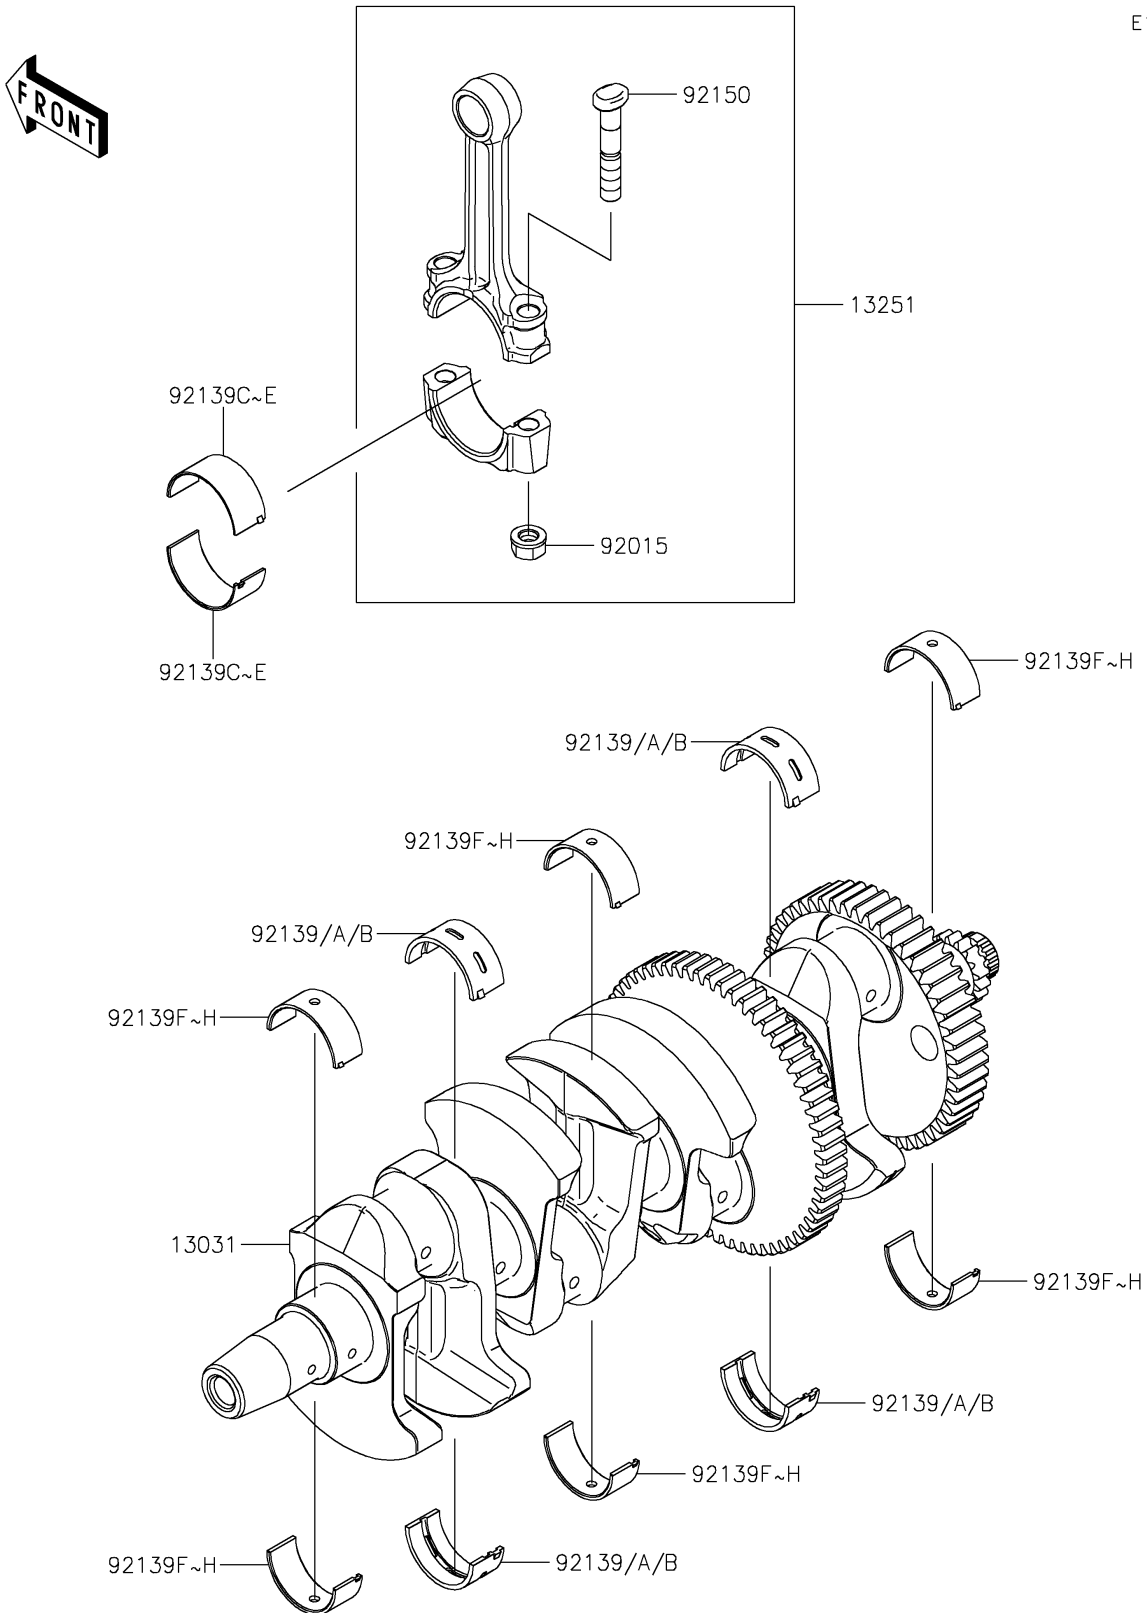

2024 Z900 ABS

PARTS DIAGRAM

Crankshaft

E1321

2024 Z900 ABS

PARTS LIST

Crankshaft

Kawasaki

Let the Good Times Roll®

ITEM NAME

PART NUMBER

QUANTITY
