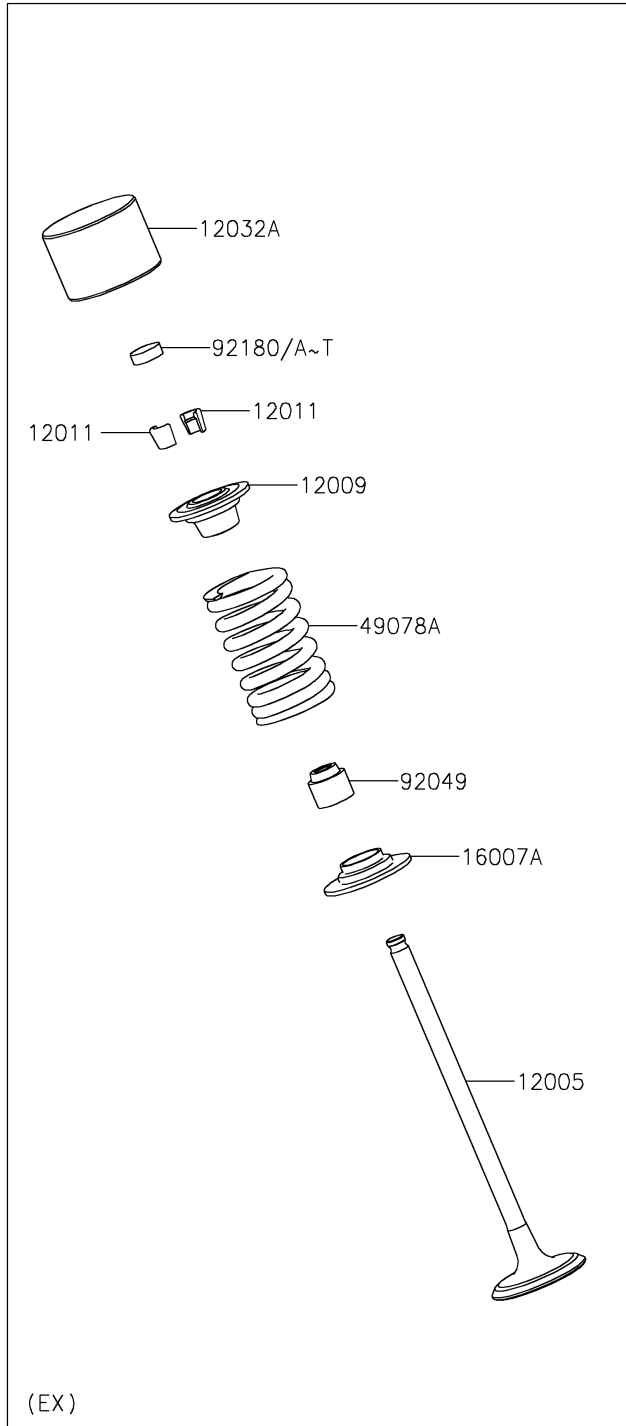

2024 Z900 ABS

PARTS DIAGRAM

Valve(s)

E1210

2024 Z900 ABS

PARTS LIST

Valve(s)

ITEM NAME

PART NUMBER

QUANTITY
