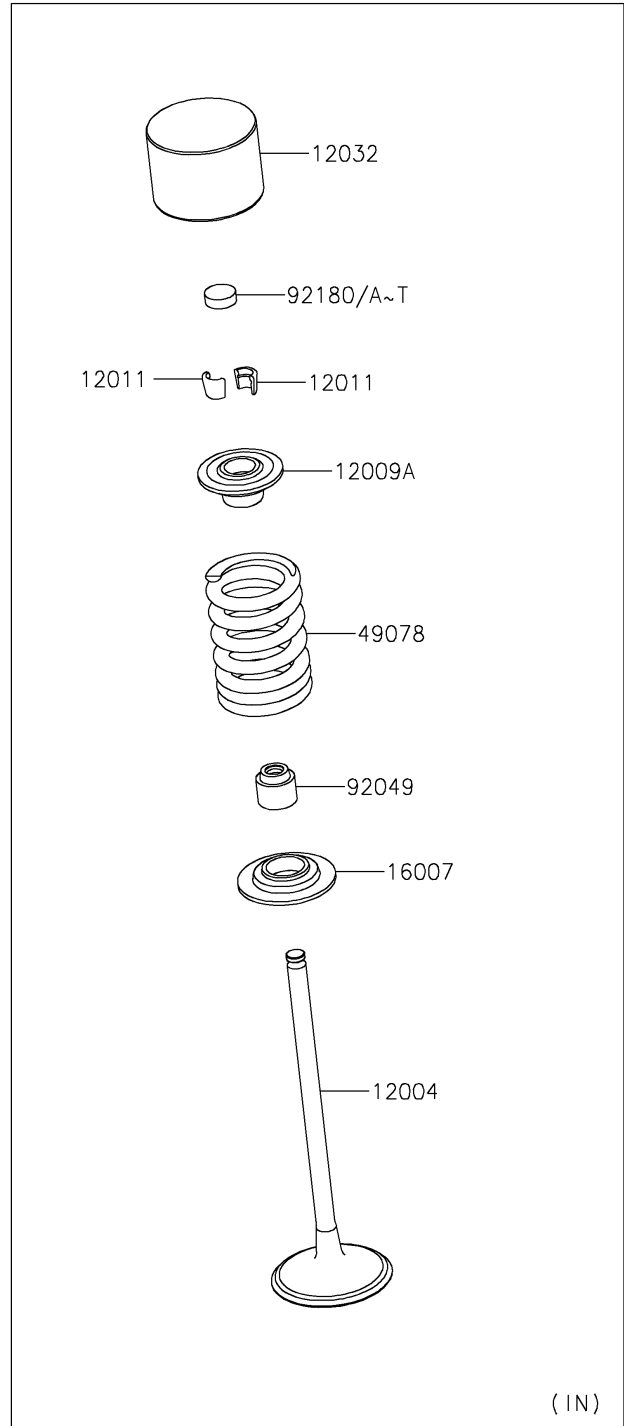

2024 Z900 ABS

PARTS DIAGRAM

Valve(s)

E1210

2024 Z900 ABS

PARTS LIST

Valve(s)

ITEM NAME

PART NUMBER

QUANTITY
