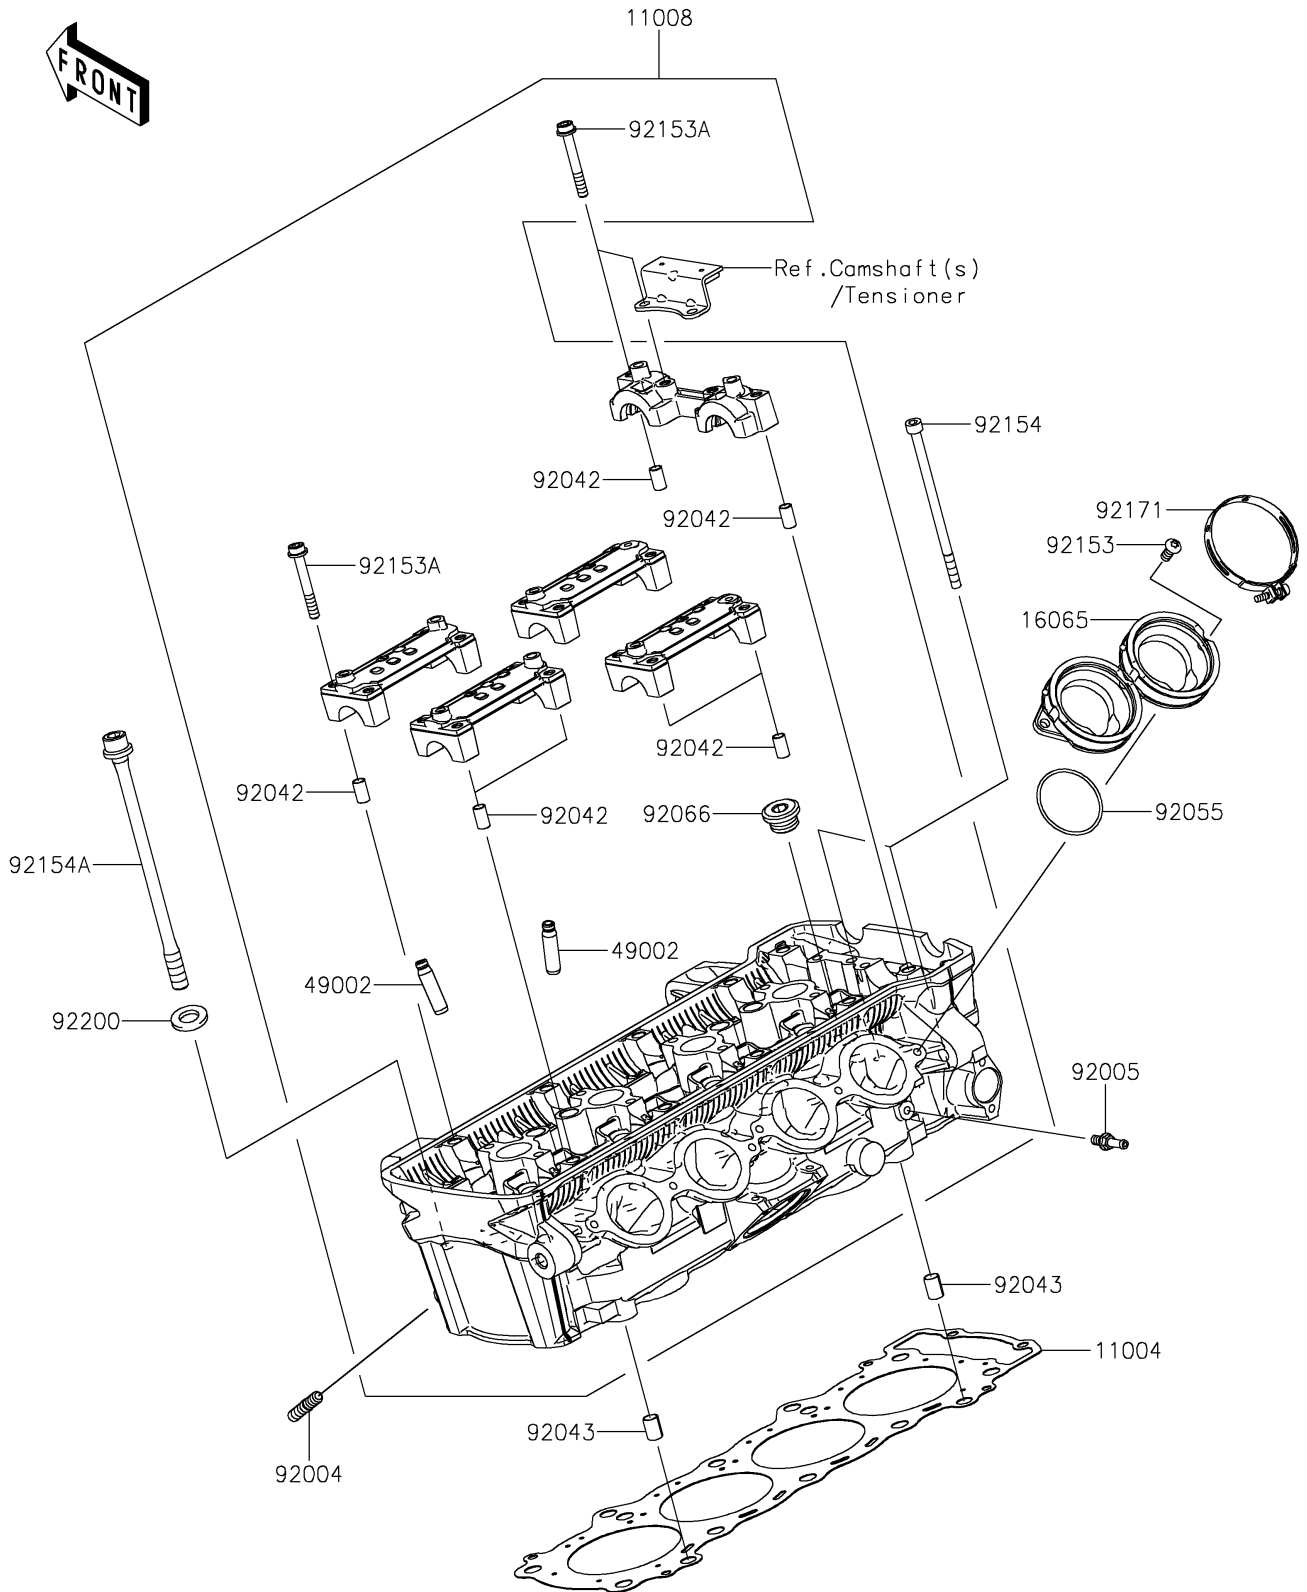

2024 Z900 ABS

PARTS DIAGRAM

Cylinder Head

E1111

2024 Z900 ABS

PARTS LIST

Cylinder Head

ITEM NAME	PART NUMBER	QUANTITY
-----------	-------------	----------
