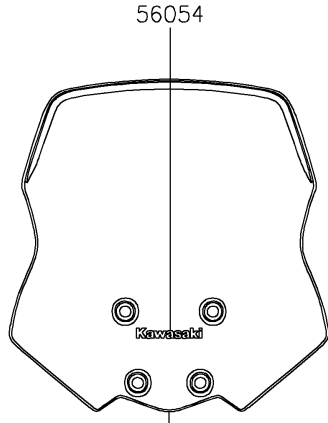

2023 Versys-X 300

PARTS DIAGRAM

Decals(P.M.S.Green)

F2861A

Ref. Cowling

Ref. Cowling

56076D

Ref. Cowling Lower

Ref. Cowling Lower

56076A/C

Ref. Fuel Tank

Ref. Side Covers
/Chain Cover

2023 Versys-X 300

PARTS LIST

Decals(P.M.S.Green)

ITEM NAME	PART NUMBER	QUANTITY
MARK,WINDSHIELD,KAWASAKI (Ref # 56054)	56054-2261	1
PATTERN,TANK SIDE COWL.,LH (Ref # 56076)	56076-7501	1
PATTERN,TANK SIDE COWL.,LWR,LH (Ref # 56076A)	56076-7502	1
PATTERN,TANK SIDE COWL.,RH (Ref # 56076B)	56076-7503	1
PATTERN,TANK SIDE COWL.,LWR,RH (Ref # 56076C)	56076-7504	1
PATTERN,UPP COWLING,LH (Ref # 56076D)	56076-7505	1
PATTERN,UPP COWLING,RH (Ref # 56076E)	56076-7506	1
PATTERN,SIDE COWL.,LH (Ref # 56076F)	56076-7507	1
PATTERN,SIDE COWL.,RH (Ref # 56076G)	56076-7508	1
PATTERN,TAIL COVER,LH (Ref # 56076H)	56076-7509	1
PATTERN,TAIL COVER,RH (Ref # 56076I)	56076-7510	1
PATTERN,FUEL TANK (Ref # 56076J)	56076-7756	1