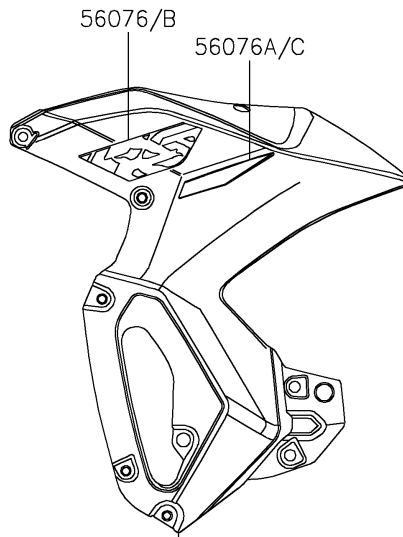

2023 Versys-X 300

PARTS DIAGRAM

Decals(P.M.S.Green)

F2861A

Ref. Cowling

Ref. Cowling

56076D

Ref. Cowling Lower

Ref. Cowling Lower

56076A/C

Ref. Fuel Tank

Ref. Side Covers
/Chain Cover

2023 Versys-X 300

PARTS LIST

Decals(P.M.S.Green)

ITEM NAME	PART NUMBER	QUANTITY
MARK,WINDSHIELD,KAWASAKI (Ref # 56054)	56054-2261	1
PATTERN,TANK SIDE COWL.,LH (Ref # 56076)	56076-7501	1
PATTERN,TANK SIDE COWL.,LWR,LH (Ref # 56076A)	56076-7502	1
PATTERN,TANK SIDE COWL.,RH (Ref # 56076B)	56076-7503	1
PATTERN,TANK SIDE COWL.,LWR,RH (Ref # 56076C)	56076-7504	1
PATTERN,UPP COWLING,LH (Ref # 56076D)	56076-7505	1
PATTERN,UPP COWLING,RH (Ref # 56076E)	56076-7506	1
PATTERN,SIDE COWL.,LH (Ref # 56076F)	56076-7507	1
PATTERN,SIDE COWL.,RH (Ref # 56076G)	56076-7508	1
PATTERN,TAIL COVER,LH (Ref # 56076H)	56076-7509	1
PATTERN,TAIL COVER,RH (Ref # 56076I)	56076-7510	1
PATTERN,FUEL TANK (Ref # 56076J)	56076-7756	1