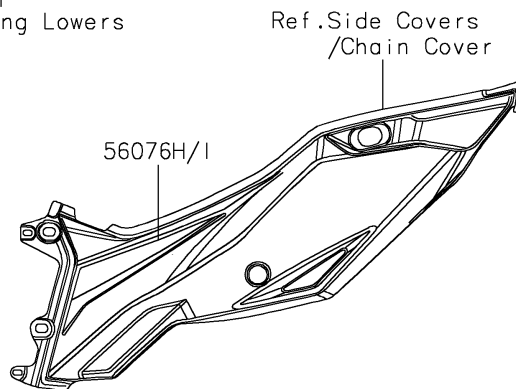

2023 Versys-X 300

PARTS DIAGRAM

Decals(P.M.S.Green)

F2861A

Ref. Cowling

Ref. Cowling

56076D

Ref. Cowling Lower

Ref. Cowling Lower

56076A/C

Ref. Fuel Tank

Ref. Side Covers
/Chain Cover

2023 Versys-X 300

PARTS LIST

Decals(P.M.S.Green)

ITEM NAME	PART NUMBER	QUANTITY
MARK,WINDSHIELD,KAWASAKI (Ref # 56054)	56054-2261	1
PATTERN,TANK SIDE COWL.,LH (Ref # 56076)	56076-7501	1
PATTERN,TANK SIDE COWL.,LWR,LH (Ref # 56076A)	56076-7502	1
PATTERN,TANK SIDE COWL.,RH (Ref # 56076B)	56076-7503	1
PATTERN,TANK SIDE COWL.,LWR,RH (Ref # 56076C)	56076-7504	1
PATTERN,UPP COWLING,LH (Ref # 56076D)	56076-7505	1
PATTERN,UPP COWLING,RH (Ref # 56076E)	56076-7506	1
PATTERN,SIDE COWL.,LH (Ref # 56076F)	56076-7507	1
PATTERN,SIDE COWL.,RH (Ref # 56076G)	56076-7508	1
PATTERN,TAIL COVER,LH (Ref # 56076H)	56076-7509	1
PATTERN,TAIL COVER,RH (Ref # 56076I)	56076-7510	1
PATTERN,FUEL TANK (Ref # 56076J)	56076-7756	1