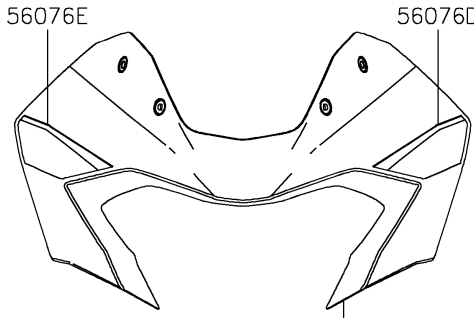

2023 Versys-X 300

PARTS DIAGRAM

Decals(P.M.S.Green)

F2861A

Ref. Cowling

Ref. Cowling

56076D

Ref. Cowling Lower

Ref. Cowling Lower

56076A/C

Ref. Fuel Tank

Ref. Side Covers
/Chain Cover

2023 Versys-X 300

PARTS LIST

Decals(P.M.S.Green)

ITEM NAME	PART NUMBER	QUANTITY
MARK,WINDSHIELD,KAWASAKI (Ref # 56054)	56054-2261	1
PATTERN,TANK SIDE COWL.,LH (Ref # 56076)	56076-7501	1
PATTERN,TANK SIDE COWL.,LWR,LH (Ref # 56076A)	56076-7502	1
PATTERN,TANK SIDE COWL.,RH (Ref # 56076B)	56076-7503	1
PATTERN,TANK SIDE COWL.,LWR,RH (Ref # 56076C)	56076-7504	1
PATTERN,UPP COWLING,LH (Ref # 56076D)	56076-7505	1
PATTERN,UPP COWLING,RH (Ref # 56076E)	56076-7506	1
PATTERN,SIDE COWL.,LH (Ref # 56076F)	56076-7507	1
PATTERN,SIDE COWL.,RH (Ref # 56076G)	56076-7508	1
PATTERN,TAIL COVER,LH (Ref # 56076H)	56076-7509	1
PATTERN,TAIL COVER,RH (Ref # 56076I)	56076-7510	1
PATTERN,FUEL TANK (Ref # 56076J)	56076-7756	1