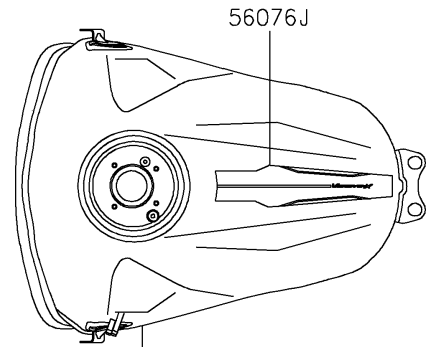

2023 Versys-X 300

PARTS DIAGRAM

Decals(P.M.S.Green)

F2861A

Ref. Cowling

Ref. Cowling

56076D

Ref. Cowling Lower

Ref. Cowling Lower

56076A/C

Ref. Fuel Tank

Ref. Side Covers
/Chain Cover

2023 Versys-X 300

PARTS LIST

Decals(P.M.S.Green)

ITEM NAME	PART NUMBER	QUANTITY
MARK,WINDSHIELD,KAWASAKI (Ref # 56054)	56054-2261	1
PATTERN,TANK SIDE COWL.,LH (Ref # 56076)	56076-7501	1
PATTERN,TANK SIDE COWL.,LWR,LH (Ref # 56076A)	56076-7502	1
PATTERN,TANK SIDE COWL.,RH (Ref # 56076B)	56076-7503	1
PATTERN,TANK SIDE COWL.,LWR,RH (Ref # 56076C)	56076-7504	1
PATTERN,UPP COWLING,LH (Ref # 56076D)	56076-7505	1
PATTERN,UPP COWLING,RH (Ref # 56076E)	56076-7506	1
PATTERN,SIDE COWL.,LH (Ref # 56076F)	56076-7507	1
PATTERN,SIDE COWL.,RH (Ref # 56076G)	56076-7508	1
PATTERN,TAIL COVER,LH (Ref # 56076H)	56076-7509	1
PATTERN,TAIL COVER,RH (Ref # 56076I)	56076-7510	1
PATTERN,FUEL TANK (Ref # 56076J)	56076-7756	1