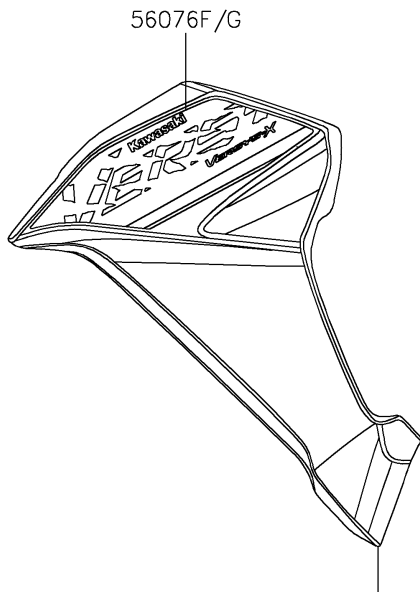

2023 Versys-X 300

PARTS DIAGRAM

Decals(P.M.S.Green)

F2861A

Ref. Cowling

Ref. Cowling

56076D

Ref. Cowling Lower

Ref. Cowling Lower

56076A/C

Ref. Fuel Tank

Ref. Side Covers
/Chain Cover

2023 Versys-X 300

PARTS LIST

Decals(P.M.S.Green)

ITEM NAME	PART NUMBER	QUANTITY
MARK,WINDSHIELD,KAWASAKI (Ref # 56054)	56054-2261	1
PATTERN,TANK SIDE COWL.,LH (Ref # 56076)	56076-7501	1
PATTERN,TANK SIDE COWL.,LWR,LH (Ref # 56076A)	56076-7502	1
PATTERN,TANK SIDE COWL.,RH (Ref # 56076B)	56076-7503	1
PATTERN,TANK SIDE COWL.,LWR,RH (Ref # 56076C)	56076-7504	1
PATTERN,UPP COWLING,LH (Ref # 56076D)	56076-7505	1
PATTERN,UPP COWLING,RH (Ref # 56076E)	56076-7506	1
PATTERN,SIDE COWL.,LH (Ref # 56076F)	56076-7507	1
PATTERN,SIDE COWL.,RH (Ref # 56076G)	56076-7508	1
PATTERN,TAIL COVER,LH (Ref # 56076H)	56076-7509	1
PATTERN,TAIL COVER,RH (Ref # 56076I)	56076-7510	1
PATTERN,FUEL TANK (Ref # 56076J)	56076-7756	1