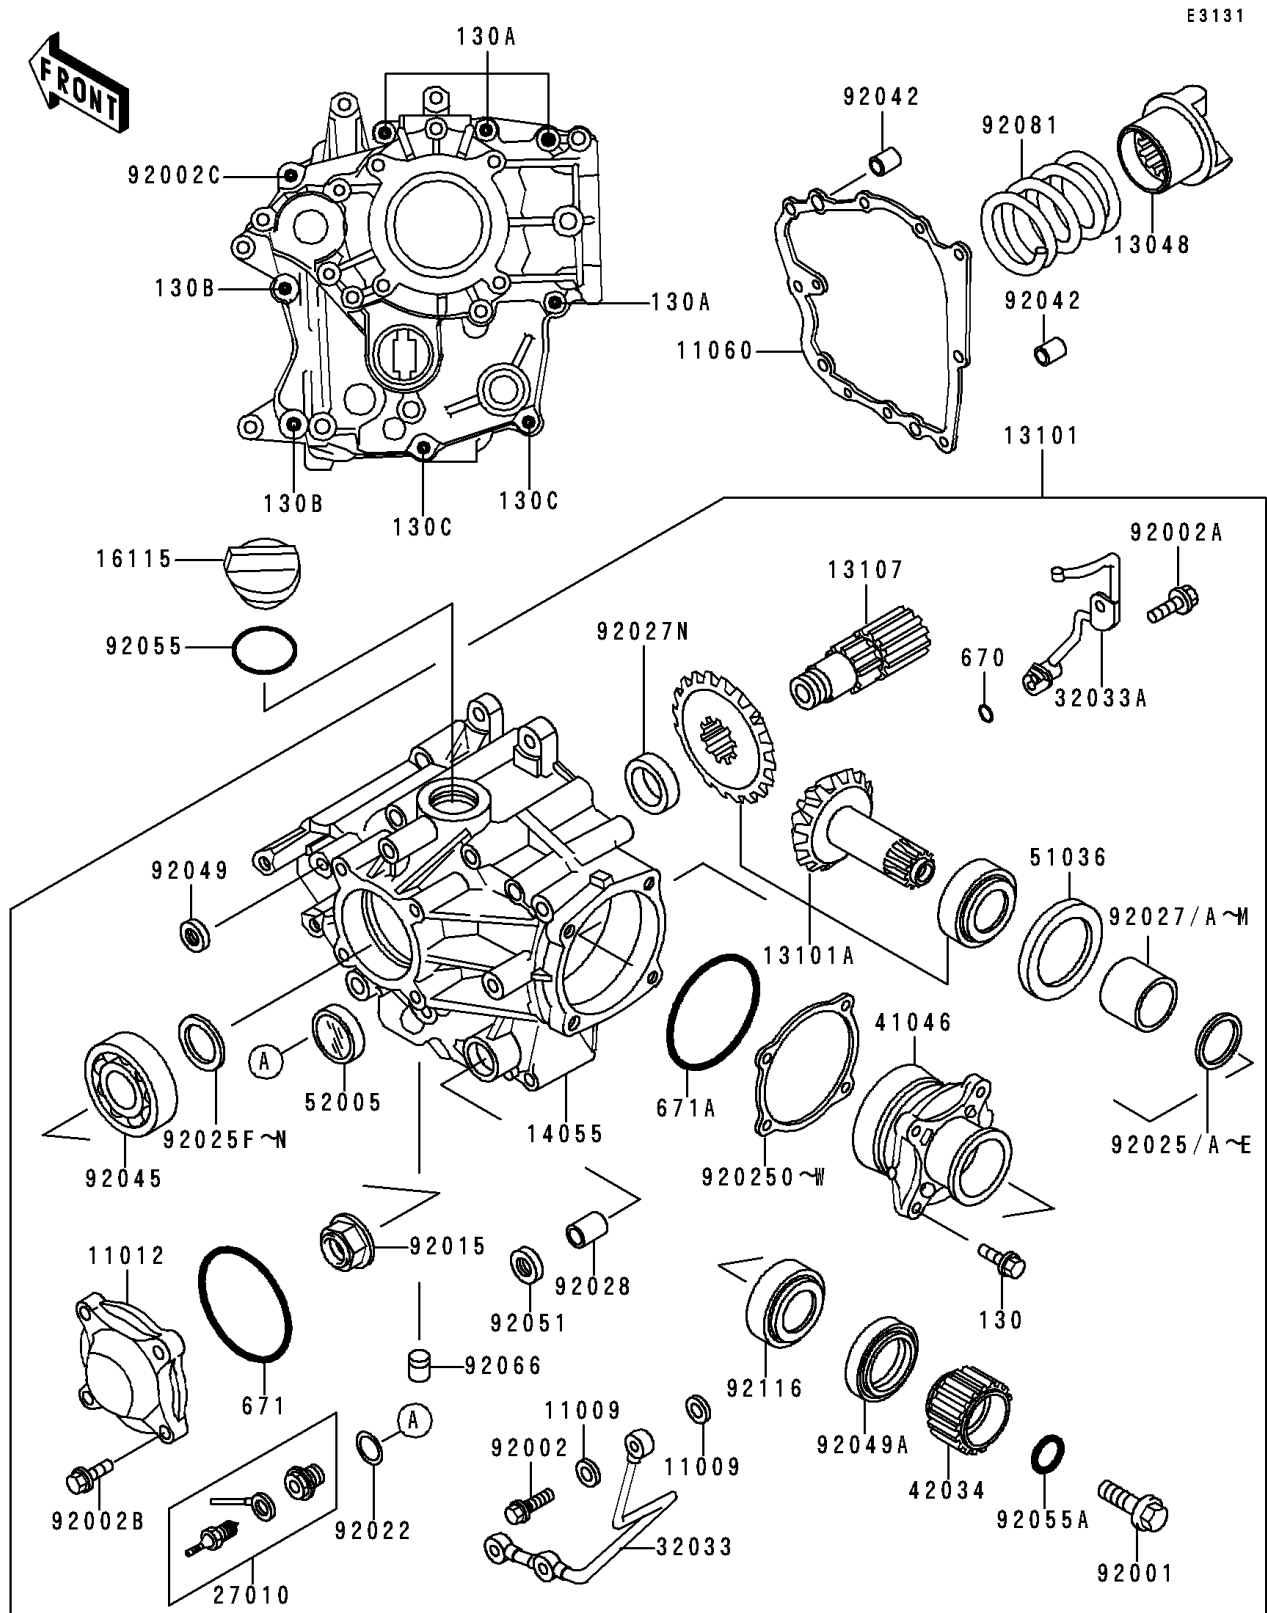

1996 Voyager XII

PARTS DIAGRAM

Front Bevel Gear

Kawasaki

Let the Good Times Roll®

1996 Voyager XII

PARTS LIST

Front Bevel Gear

Kawasaki

Let the Good Times Roll®

ITEM NAME

PART NUMBER

QUANTITY
