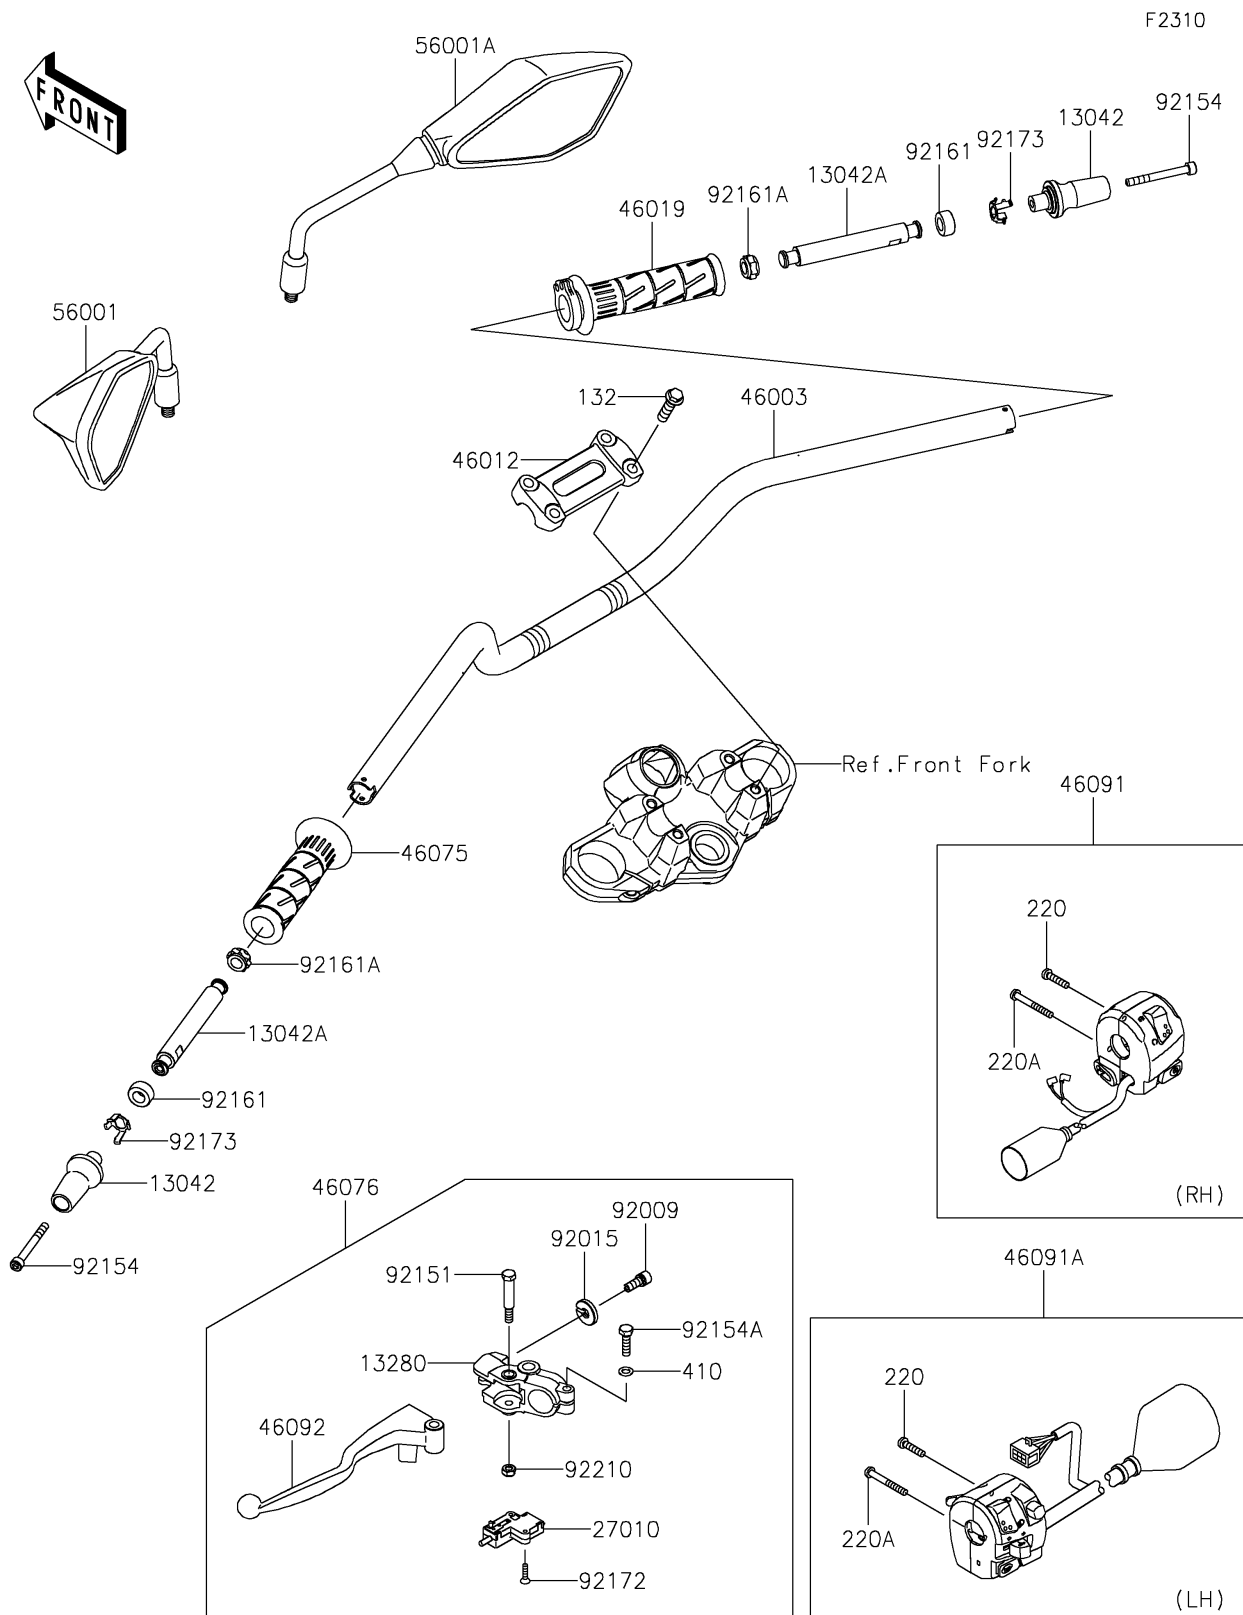

2023 Versys-X 300

PARTS DIAGRAM

Handlebar

2023 Versys-X 300

PARTS LIST

Handlebar

ITEM NAME	PART NUMBER	QUANTITY
WEIGHT,HANDLE,OUTER (Ref # 13042)	13042-0742	2
WEIGHT,HANDLE,INNER (Ref # 13042A)	13042-0761	2
HOLDER,CLUTCH LEVER (Ref # 13280)	13280-0105	1
SWITCH,CLUTCH (Ref # 27010)	27010-0729	1
HANDLE,F.S.BLACK (Ref # 46003)	46003-0696-18R	1
HOLDER-HANDLE,UPP,F.S.BLACK (Ref # 46012)	46012-0010-18R	1
GRIP-ASSY,THROTTLE (Ref # 46019)	46019-0060	1
GRIP,HANDLE,LH (Ref # 46075)	46075-0564	1
LEVER-ASSY-GRIP,CLUTCH (Ref # 46076)	46076-0143	1
HOUSING-ASSY-CONTROL,RH (Ref # 46091)	46091-0352	1
HOUSING-ASSY-CONTROL,LH (Ref # 46091A)	46091-0385	1
LEVER-GRIP,CLUTCH (Ref # 46092)	46092-0571	1
MIRROR-ASSY,LH (Ref # 56001)	56001-0299	1
MIRROR-ASSY,RH (Ref # 56001A)	56001-0300	1
SCREW,CABLE ADJUST,8MM,BLACK (Ref # 92009)	92009-1134	1
NUT,CABLE ADJUST LOCK,8MM,BLK (Ref # 92015)	92015-1197	1
BOLT,LEVER SET (Ref # 92151)	92151-1986	1
BOLT,SOCKET,6X55 (Ref # 92154)	92154-1299	2
BOLT,UPSET,6X22 (Ref # 92154A)	92154-1422	1
DAMPER (Ref # 92161)	92161-1926	2
DAMPER,10X16X10,INNER (Ref # 92161A)	92161-1930	2
SCREW,3X16 (Ref # 92172)	92172-0788	2
CLAMP,WEIGHT (Ref # 92173)	92173-1386	2
NUT,LOCK,6MM (Ref # 92210)	92210-0006	1
BOLT-FLANGED-SMALL,8X30 (Ref # 132)	132BC0830	4
SCREW-PAN-CROS,5X22 (Ref # 220)	220AB0522	2
SCREW-PAN-CROS,5X40 (Ref # 220A)	220AB0540	2
WASHER-PLAIN-SMALL,6MM (Ref # 410)	410AB0600	1