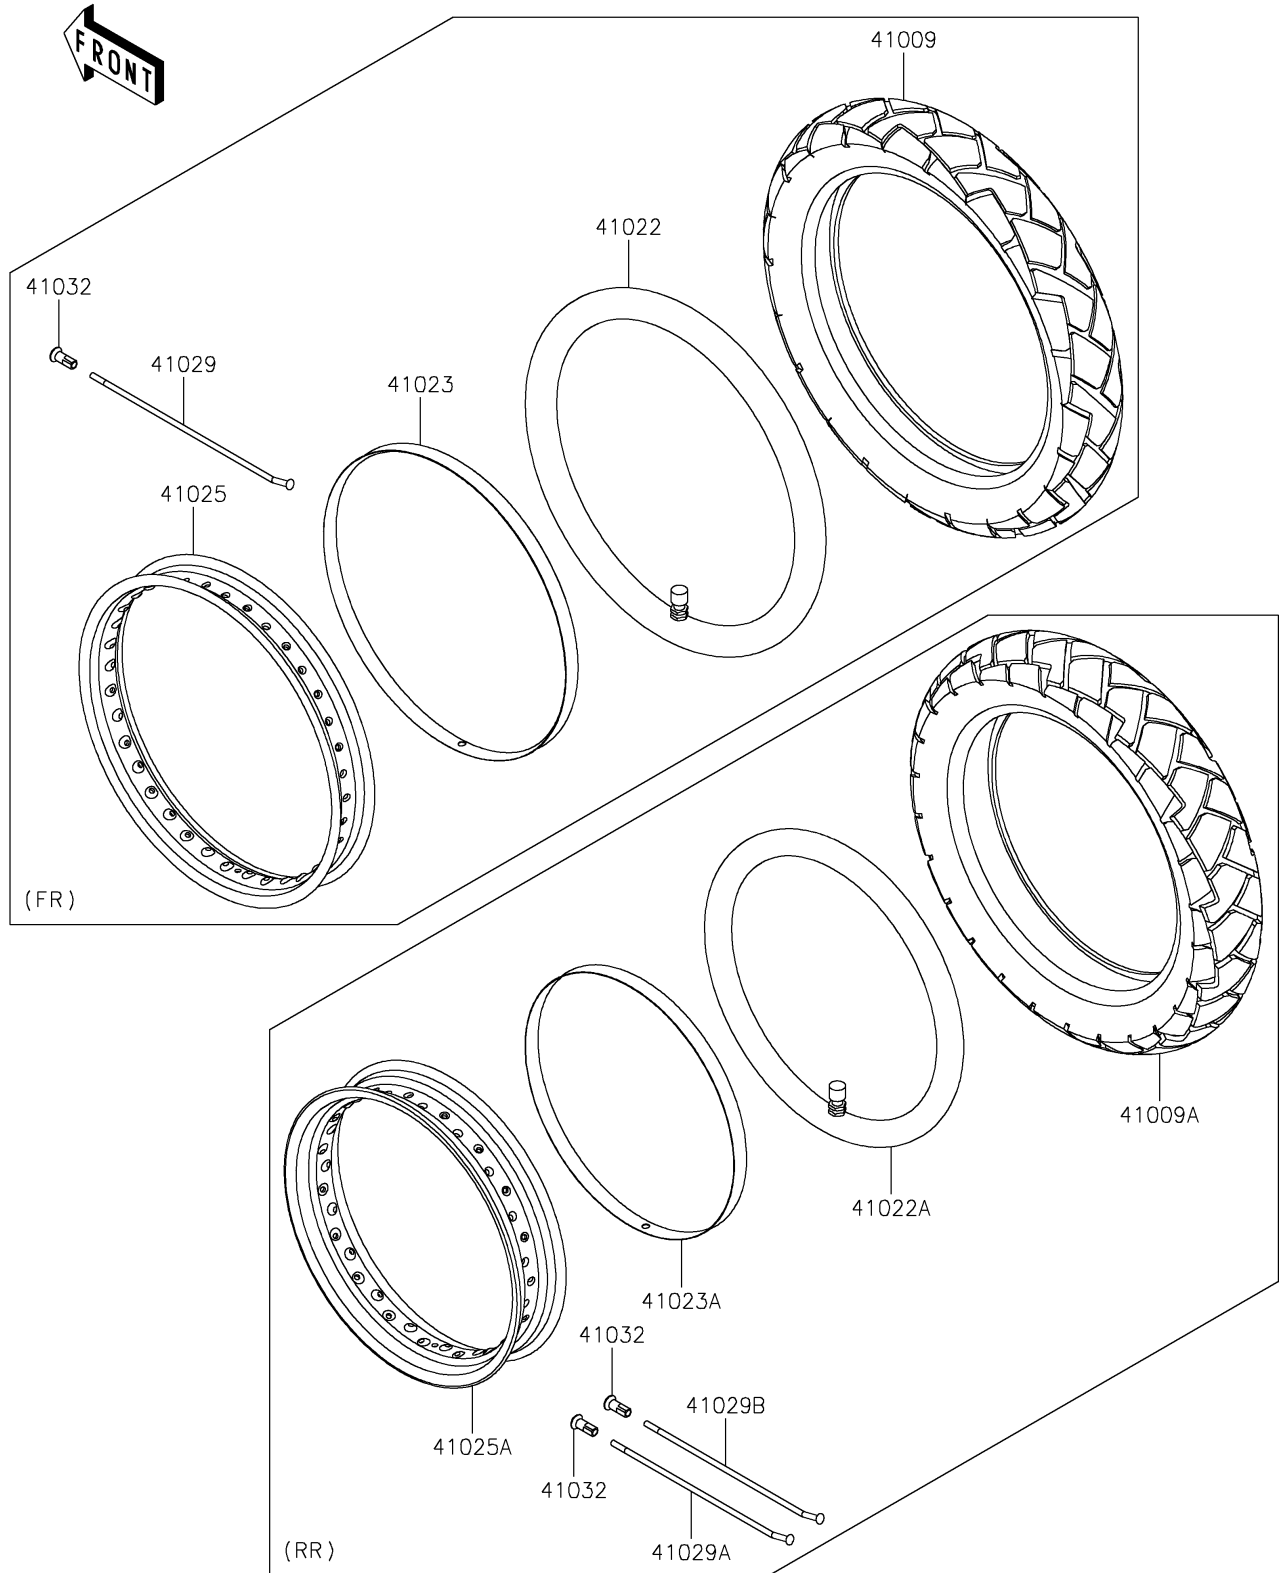

2023 Versys-X 300

PARTS DIAGRAM

Wheels/Tires

F2210

2023 Versys-X 300

PARTS LIST

Wheels/Tires

ITEM NAME	PART NUMBER	QUANTITY
TIRE,FR,100/90-19 57S,GP-210F (Ref # 41009)	41009-0794	1
TIRE,RR,130/80-17 65S,GP-210R (Ref # 41009A)	41009-0795	1
TUBE-TIRE,100/90-19(IRC) (Ref # 41022)	41022-0138	1
TUBE-TIRE,130/80-17(IRC) (Ref # 41022A)	41022-0139	1
BAND-RIM,25-19J (Ref # 41023)	41023-0038	1
BAND-RIM,25-17J (Ref # 41023A)	41023-0039	1
RIM,FR,2.15X19,BLACK (Ref # 41025)	41025-0373-WC	1
RIM,RR,3.00X17,BLACK (Ref # 41025A)	41025-0374-WC	1
SPOKE-INNER,196X164.5D (Ref # 41029)	41029-0087	36
SPOKE-INNER,175X163.5D (Ref # 41029A)	41029-0088	18
SPOKE-INNER,172X159D (Ref # 41029B)	41029-0089	18
NIPPLE-SPOKE (Ref # 41032)	41032-0005	72