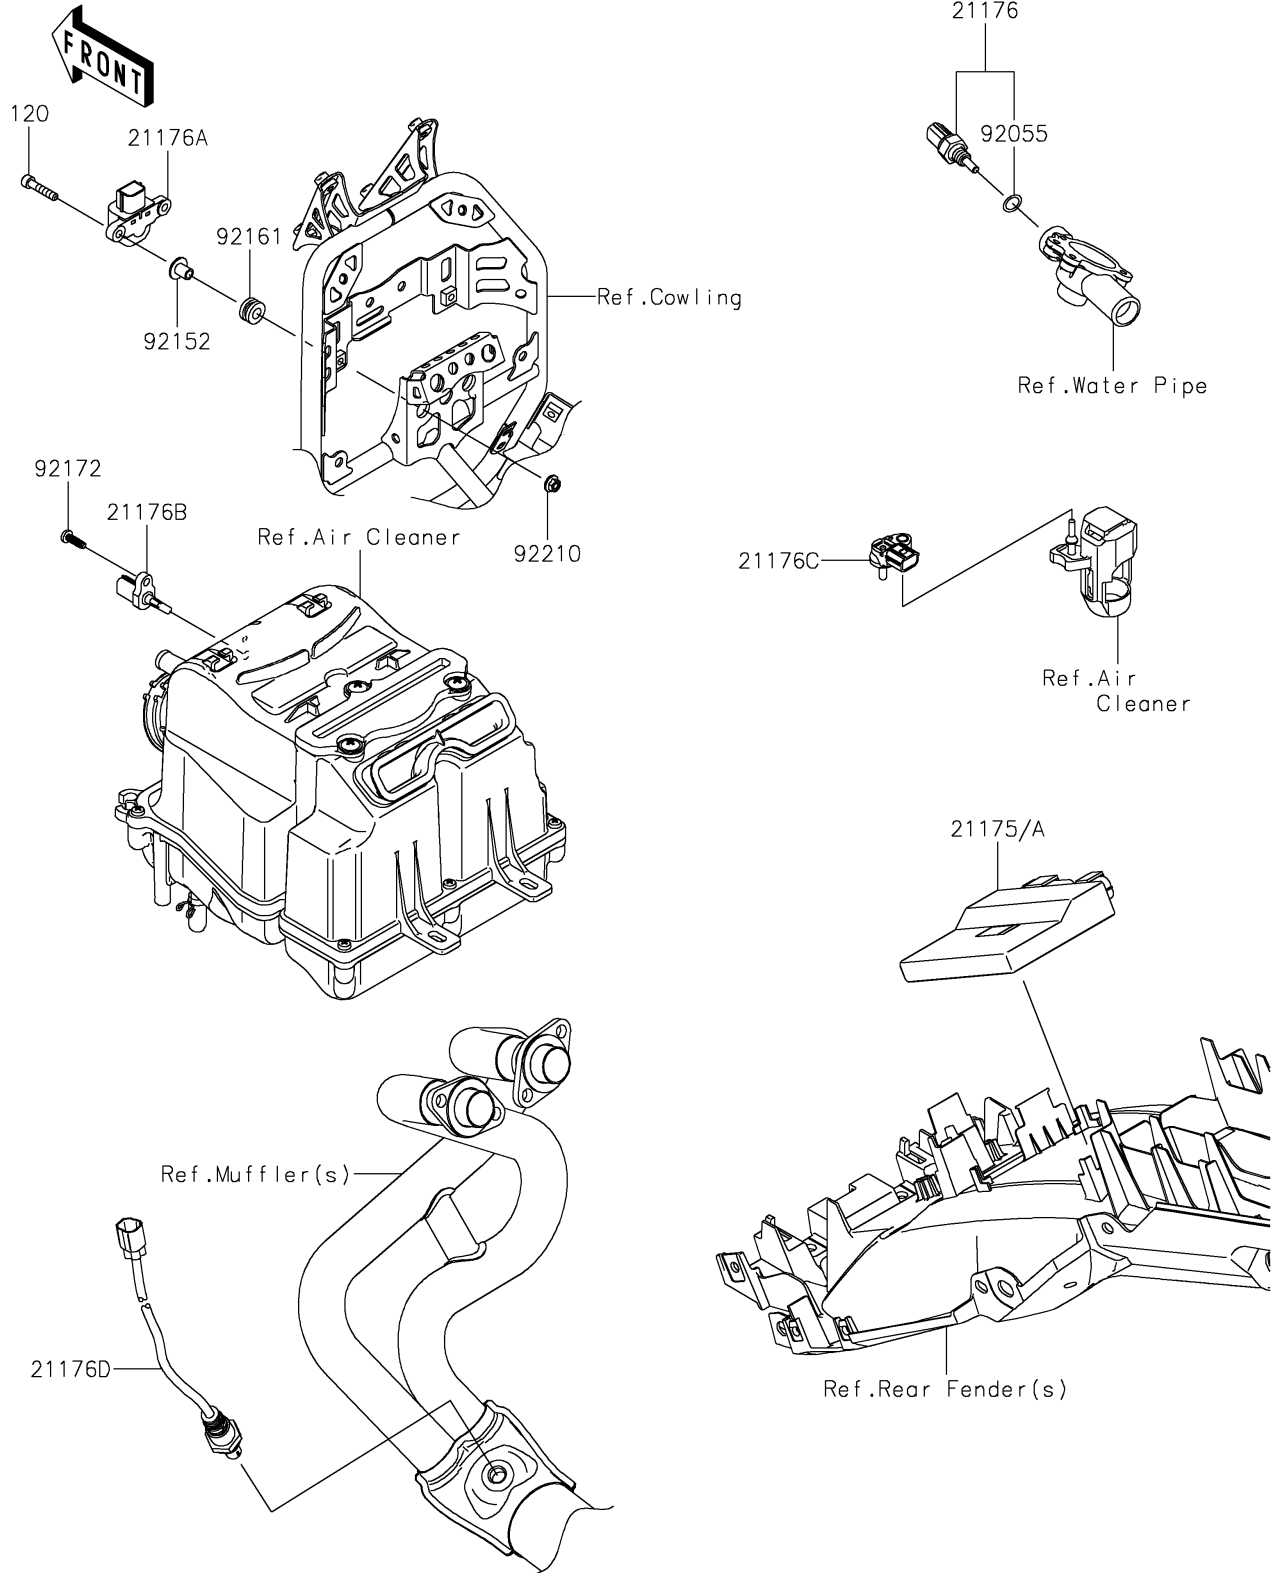

## PARTS DIAGRAM

### Fuel Injection

E1530

## PARTS LIST

### Fuel Injection

ITEM NAME	PART NUMBER	QUANTITY
CONTROL UNIT-ELECTRONIC (Ref # 21175A)	21175-1263	1
SENSOR,WATER TEMP (Ref # 21176)	21176-0009	1
SENSOR,VEHICLE-DOWN (Ref # 21176A)	21176-0026	1
SENSOR,AIR TEMPERATURE (Ref # 21176B)	21176-0048	1
SENSOR,PRESSURE (Ref # 21176C)	21176-0111	1
SENSOR,OXYGEN (Ref # 21176D)	21176-0839	1
RING-O,9.5X1.9 (Ref # 92055)	92055-0016	1
COLLAR,5.6X8X11.2 (Ref # 92152)	92152-1562	2
DAMPER,8X16X8.6 (Ref # 92161)	92161-0685	2
SCREW,TAPPING,5X16 (Ref # 92172)	92172-0790	1
NUT,FLANGED,5MM (Ref # 92210)	92210-0007	2
BOLT-SOCKET,5X25 (Ref # 120)	120CA0525	2