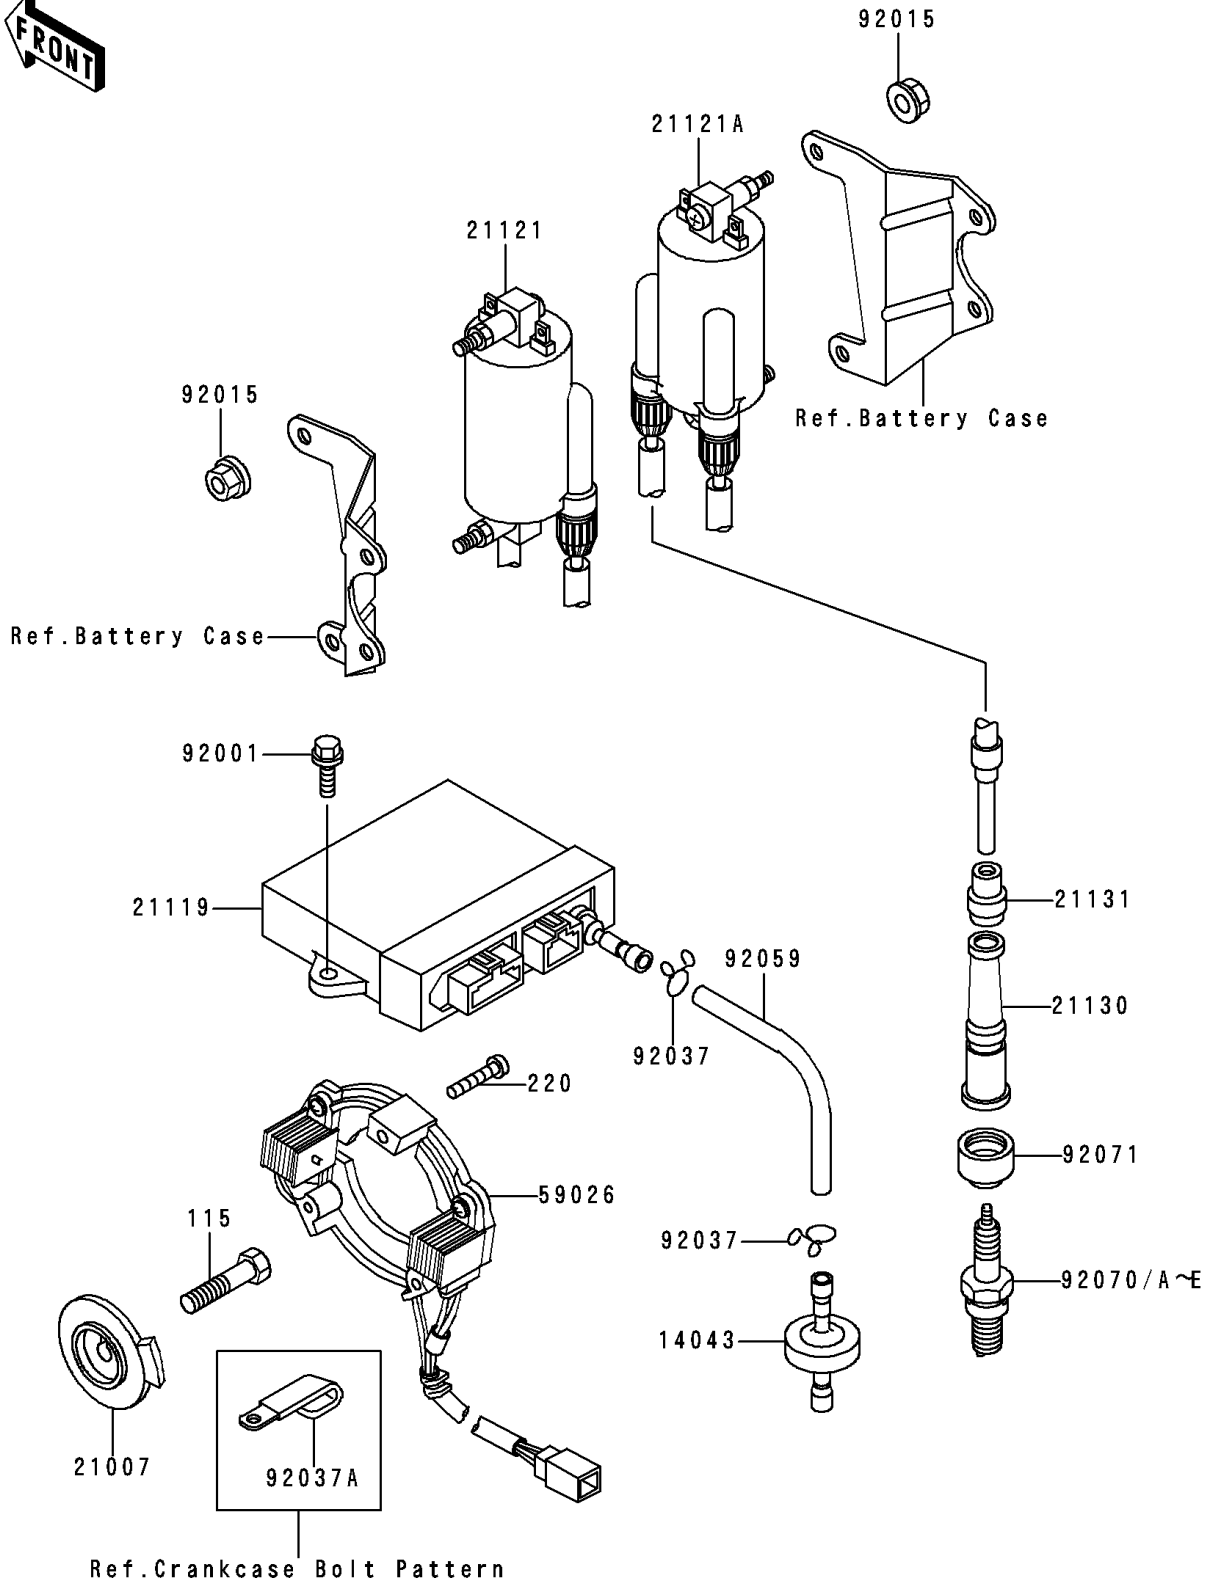

1996 Voyager XII

PARTS DIAGRAM

Ignition System

E1830

1996 Voyager XII

PARTS LIST

Ignition System

Kawasaki

Let the Good Times Roll®

ITEM NAME

PART NUMBER

QUANTITY
