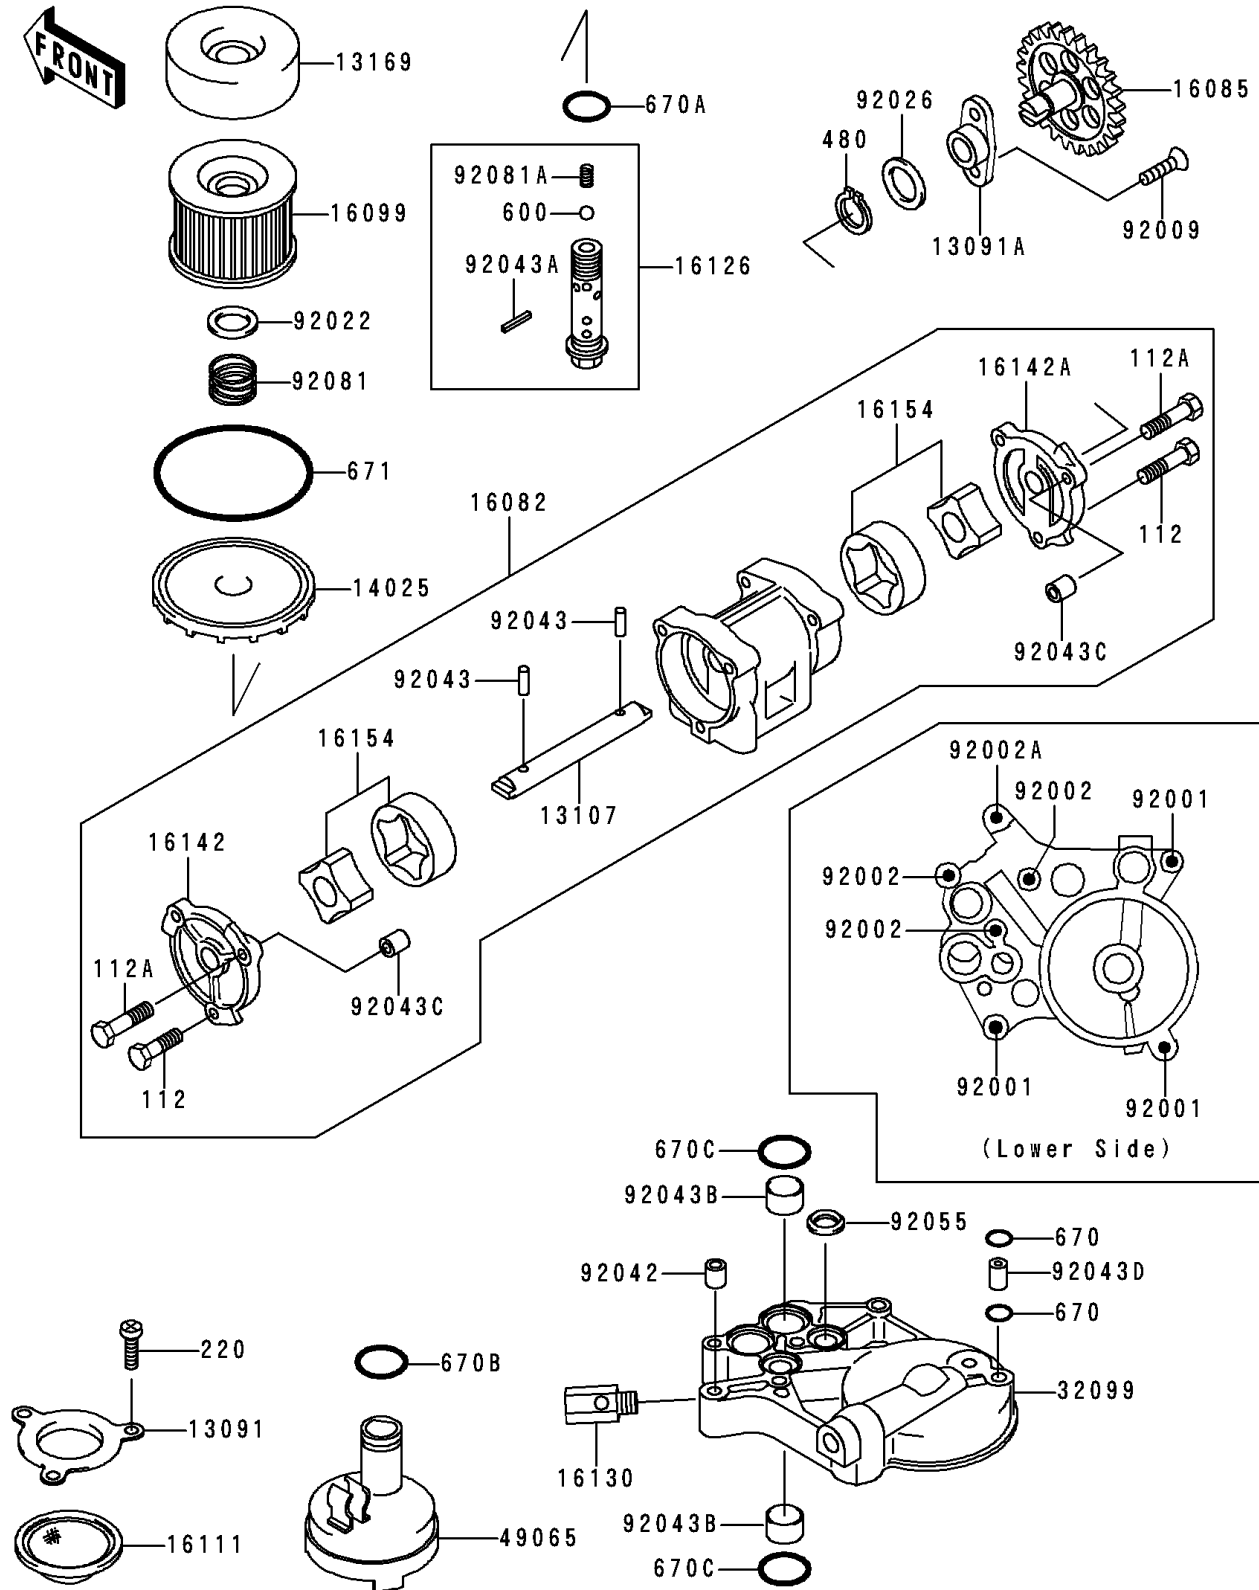

1996 Voyager XII

PARTS DIAGRAM

Oil Pump/Oil Filter

E1710

1996 Voyager XII

PARTS LIST

Oil Pump/Oil Filter

ITEM NAME

PART NUMBER

QUANTITY
