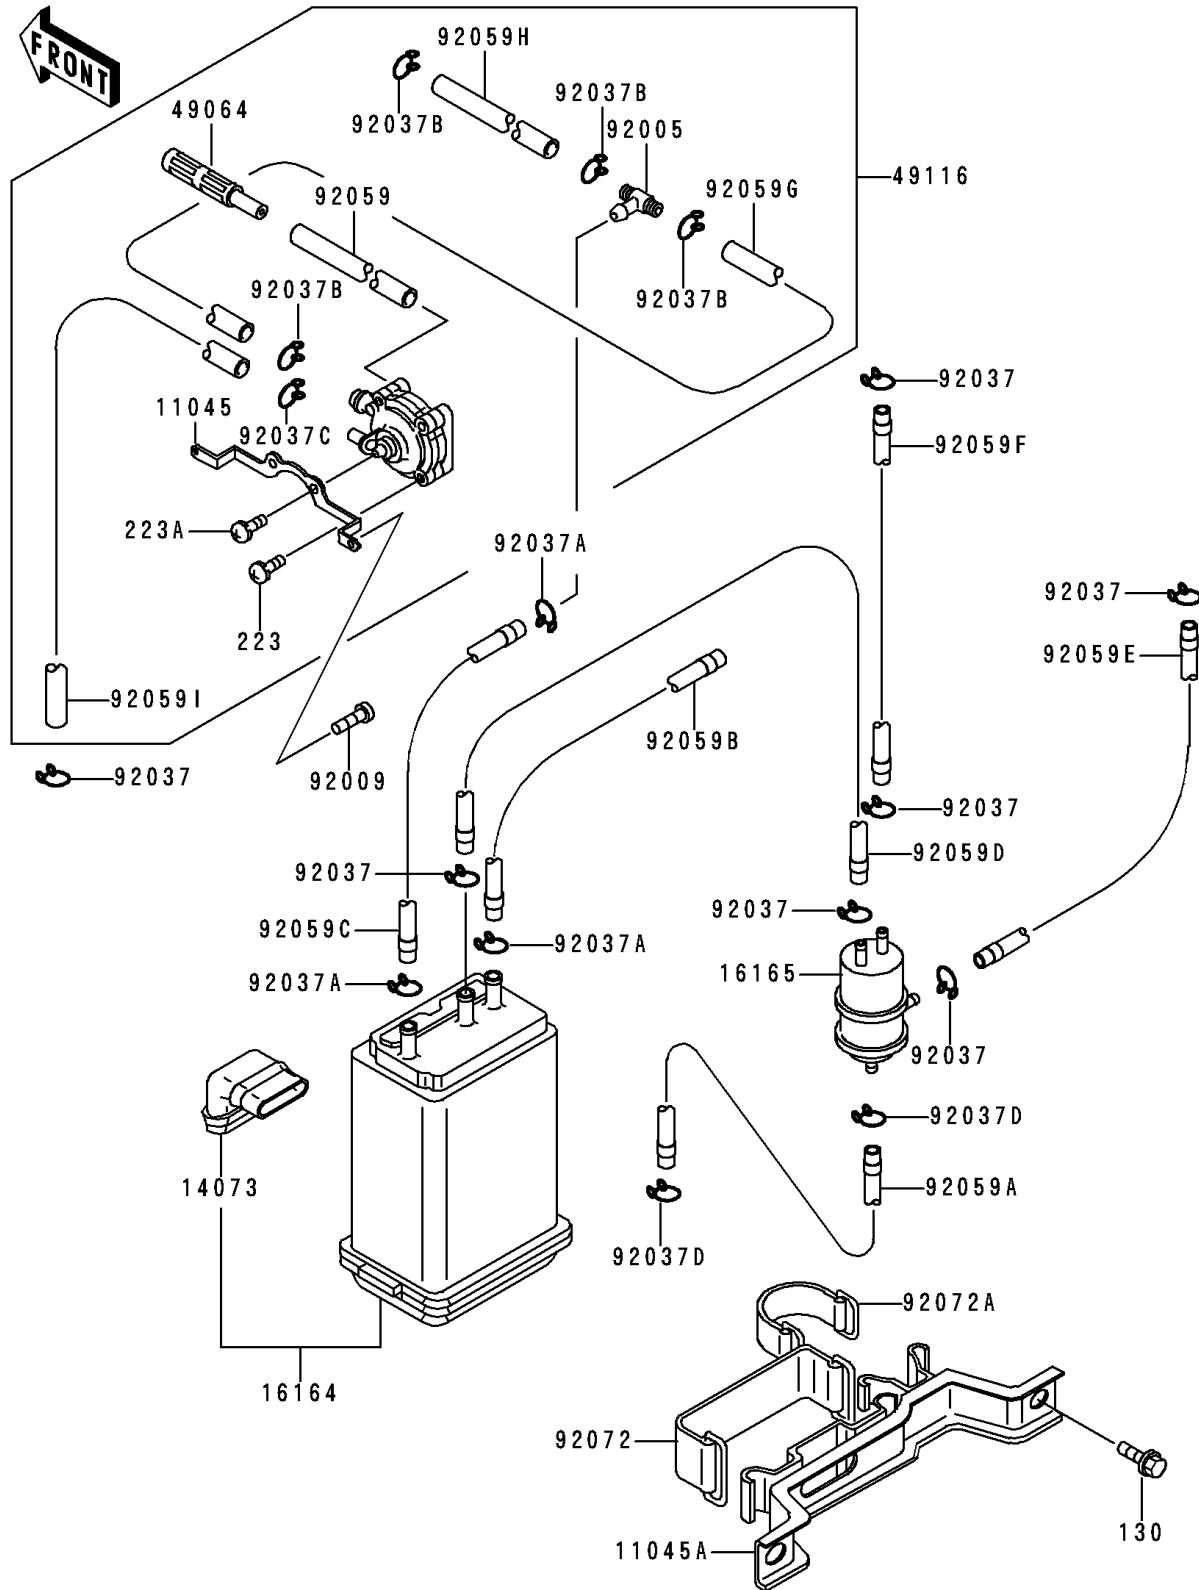

1999 Voyager XII

PARTS DIAGRAM

Fuel Evaporative System

E1650

1999 Voyager XII

PARTS LIST

Fuel Evaporative System

ITEM NAME

PART NUMBER

QUANTITY
