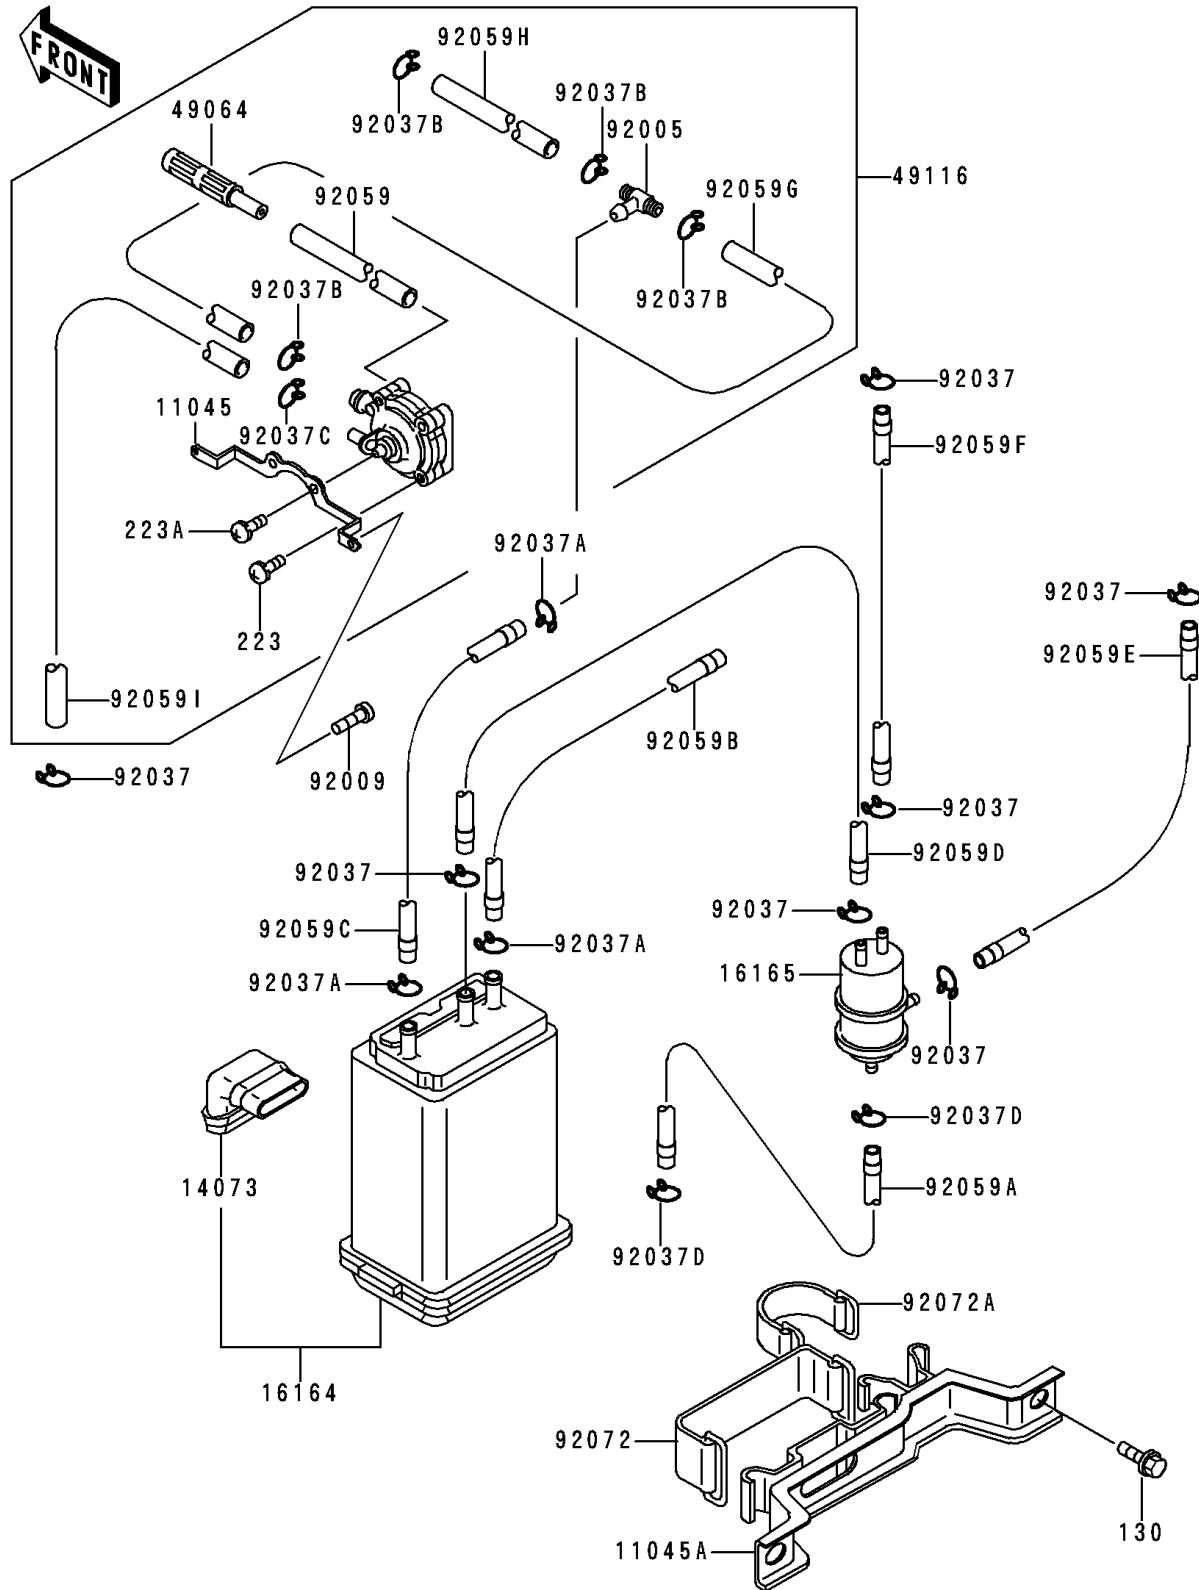

1996 Voyager XII

PARTS DIAGRAM

Fuel Evaporative System

E1650

1996 Voyager XII

PARTS LIST

Fuel Evaporative System

ITEM NAME

PART NUMBER

QUANTITY
