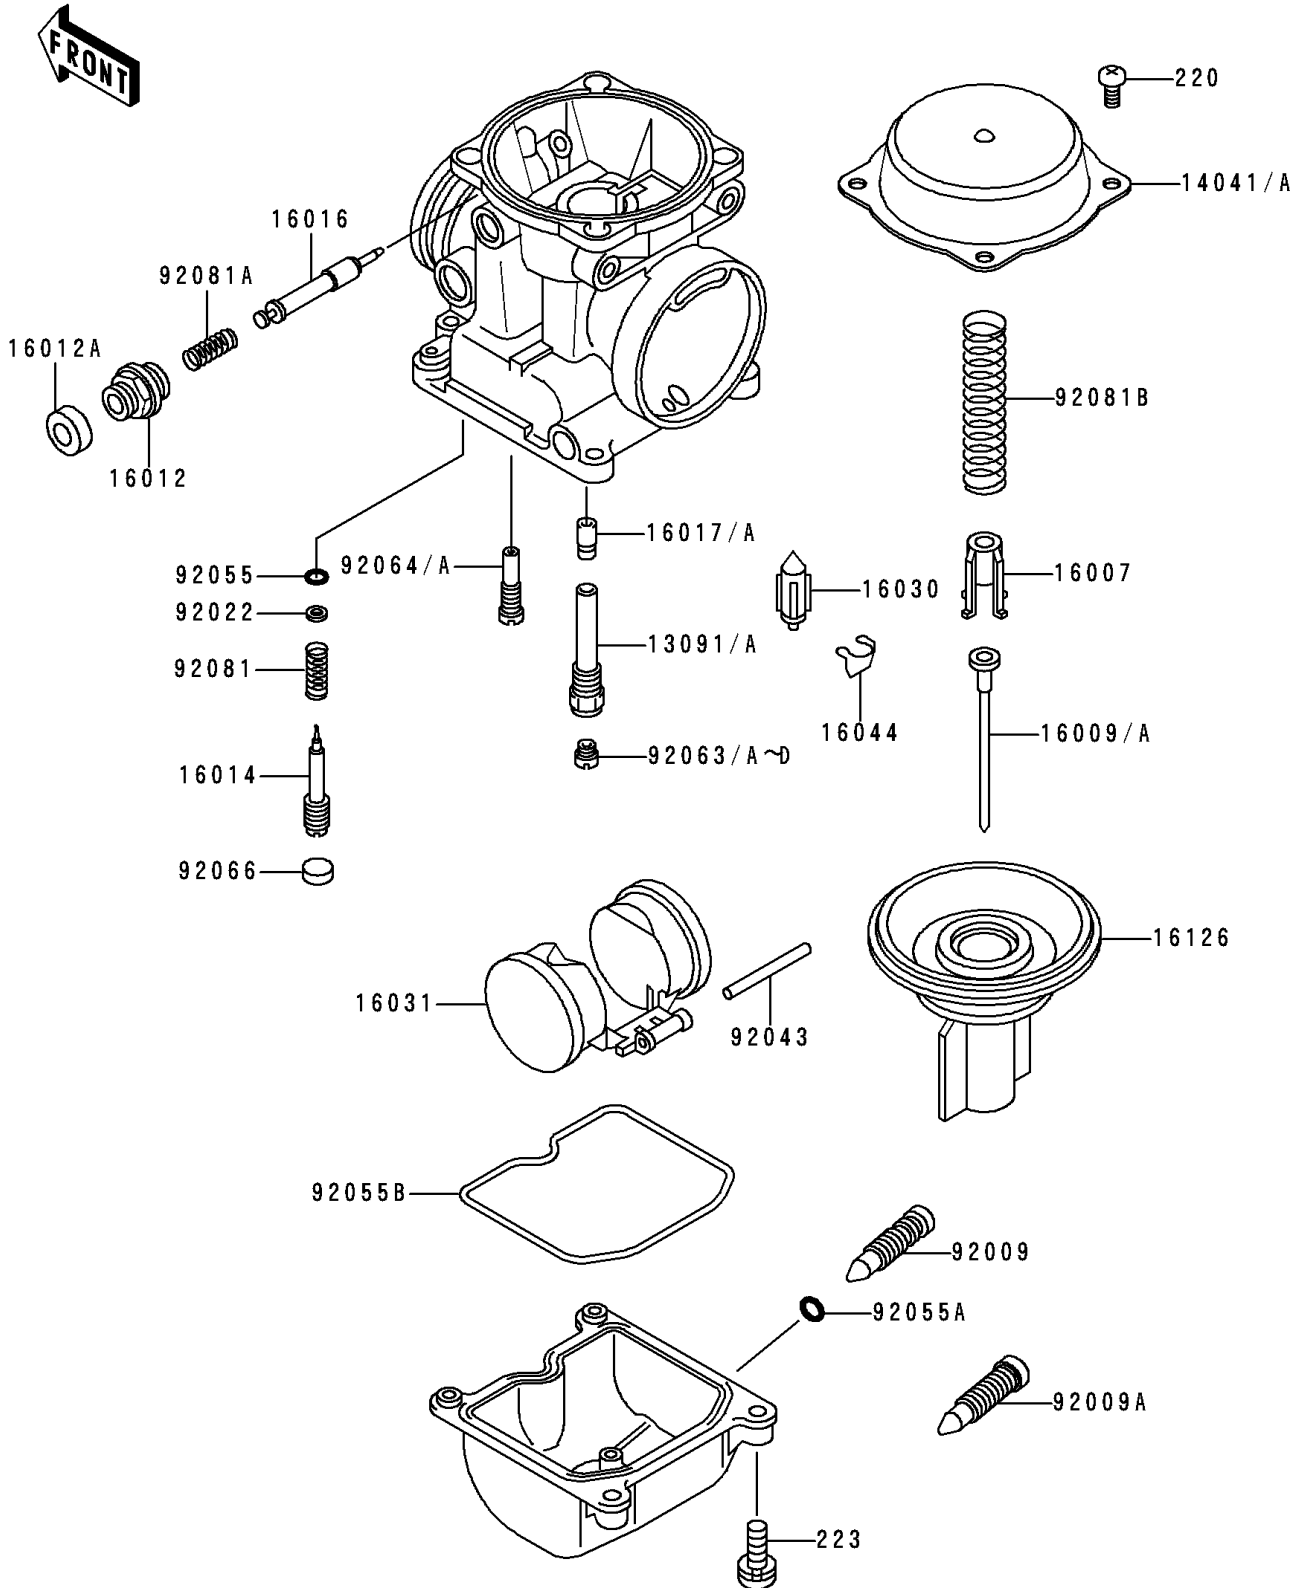

1998 Voyager XII

PARTS DIAGRAM

Carburetor Parts

E1612