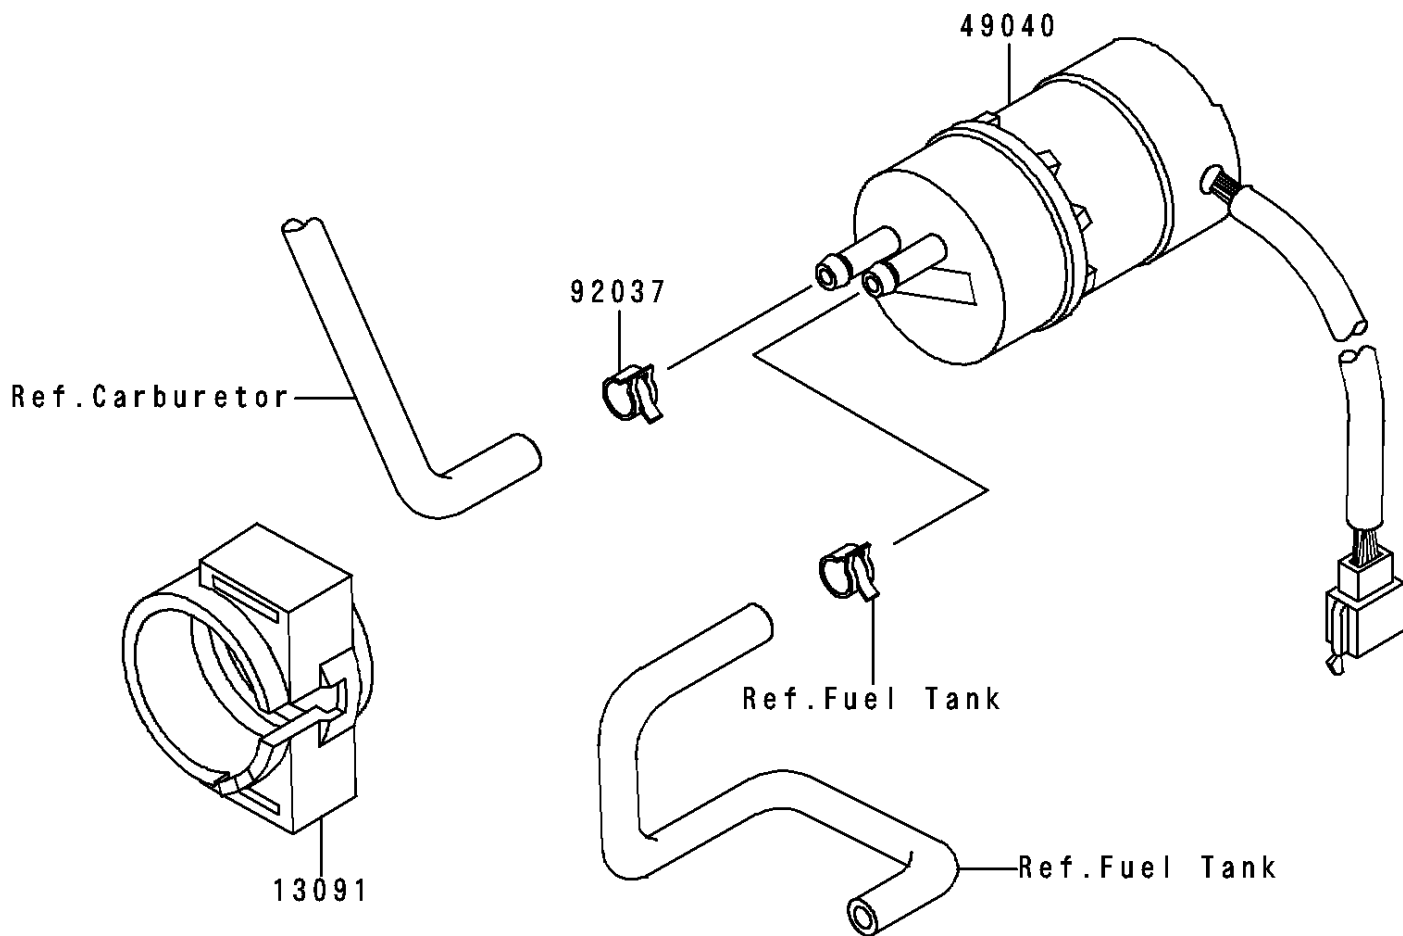

2000 Voyager XII

PARTS DIAGRAM

Fuel Pump

Kawasaki

Let the Good Times Roll®

E1520

2000 Voyager XII

PARTS LIST

Fuel Pump

ITEM NAME	PART NUMBER	QUANTITY
HOLDER (Ref # 13091)	13091-1512	1
PUMP-FUEL (Ref # 49040)	49040-1063	1
CLAMP,TUBE (Ref # 92037)	92037-1505	1