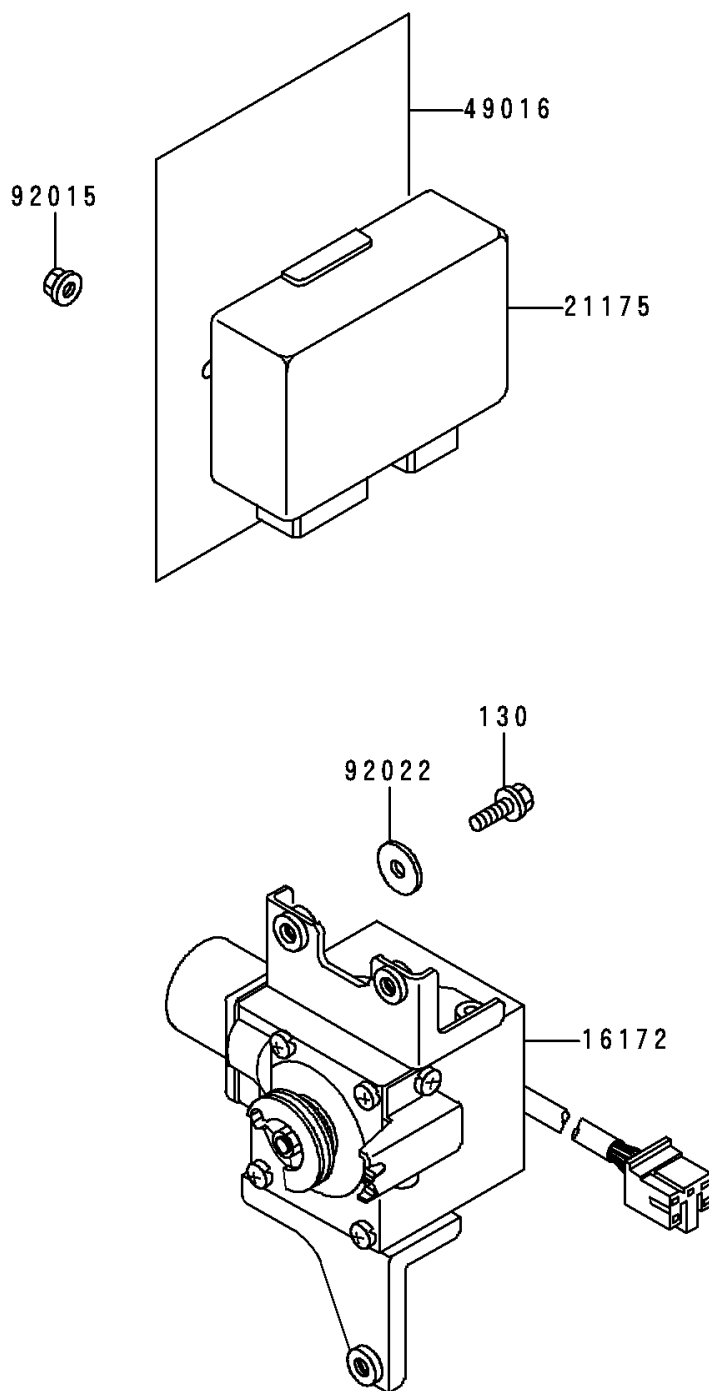

1997 Voyager XII

PARTS DIAGRAM

Cruise Control

Kawasaki

Let the Good Times Roll®

E1509

1997 Voyager XII

PARTS LIST Cruise Control

ITEM NAME	PART NUMBER	QUANTITY
-----------	-------------	----------
