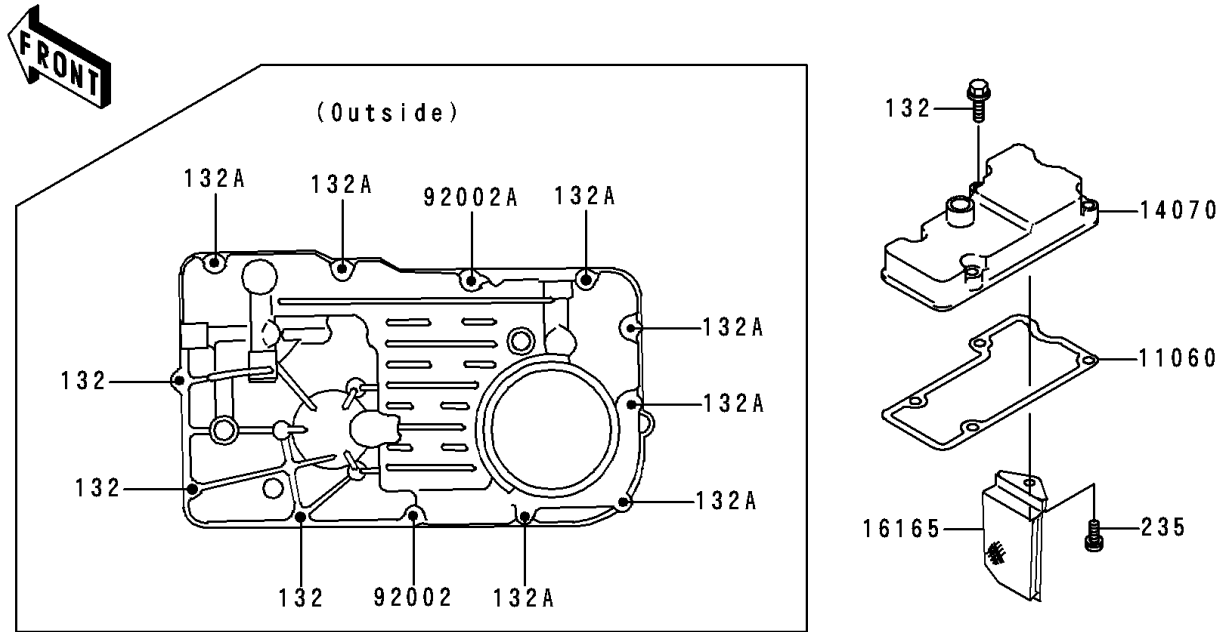

1996 Voyager XII

PARTS DIAGRAM

Breather Cover/Oil Pan

E1432

1996 Voyager XII

PARTS LIST

Breather Cover/Oil Pan

ITEM NAME

PART NUMBER

QUANTITY
