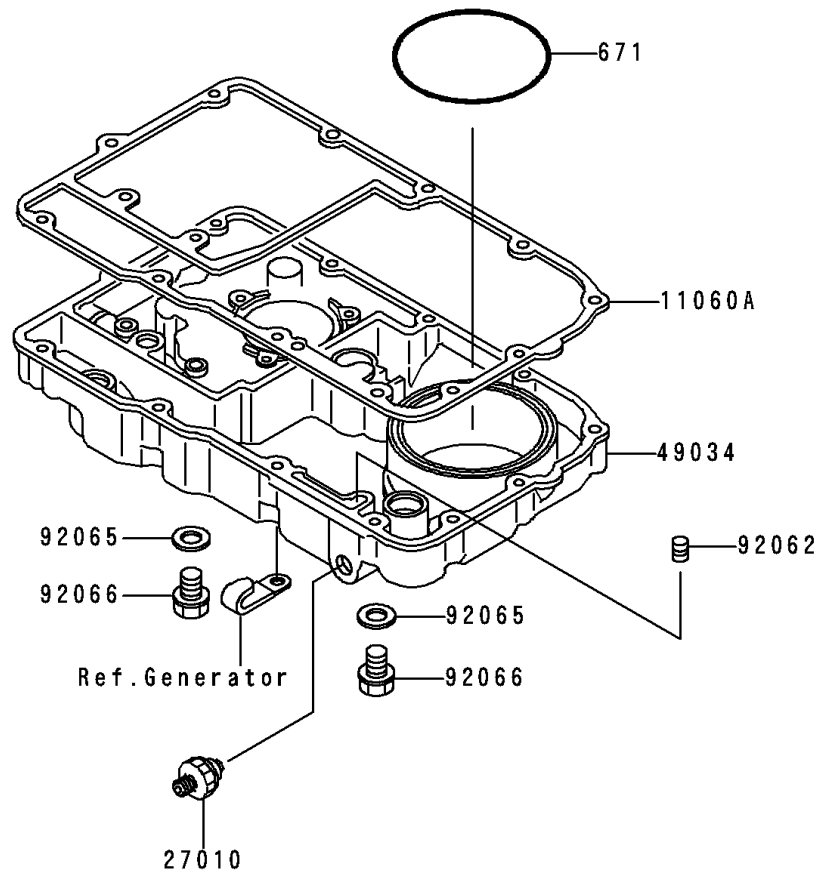

1996 Voyager XII

PARTS DIAGRAM

Breather Cover/Oil Pan

E1432

1996 Voyager XII

PARTS LIST

Breather Cover/Oil Pan

ITEM NAME

PART NUMBER

QUANTITY
