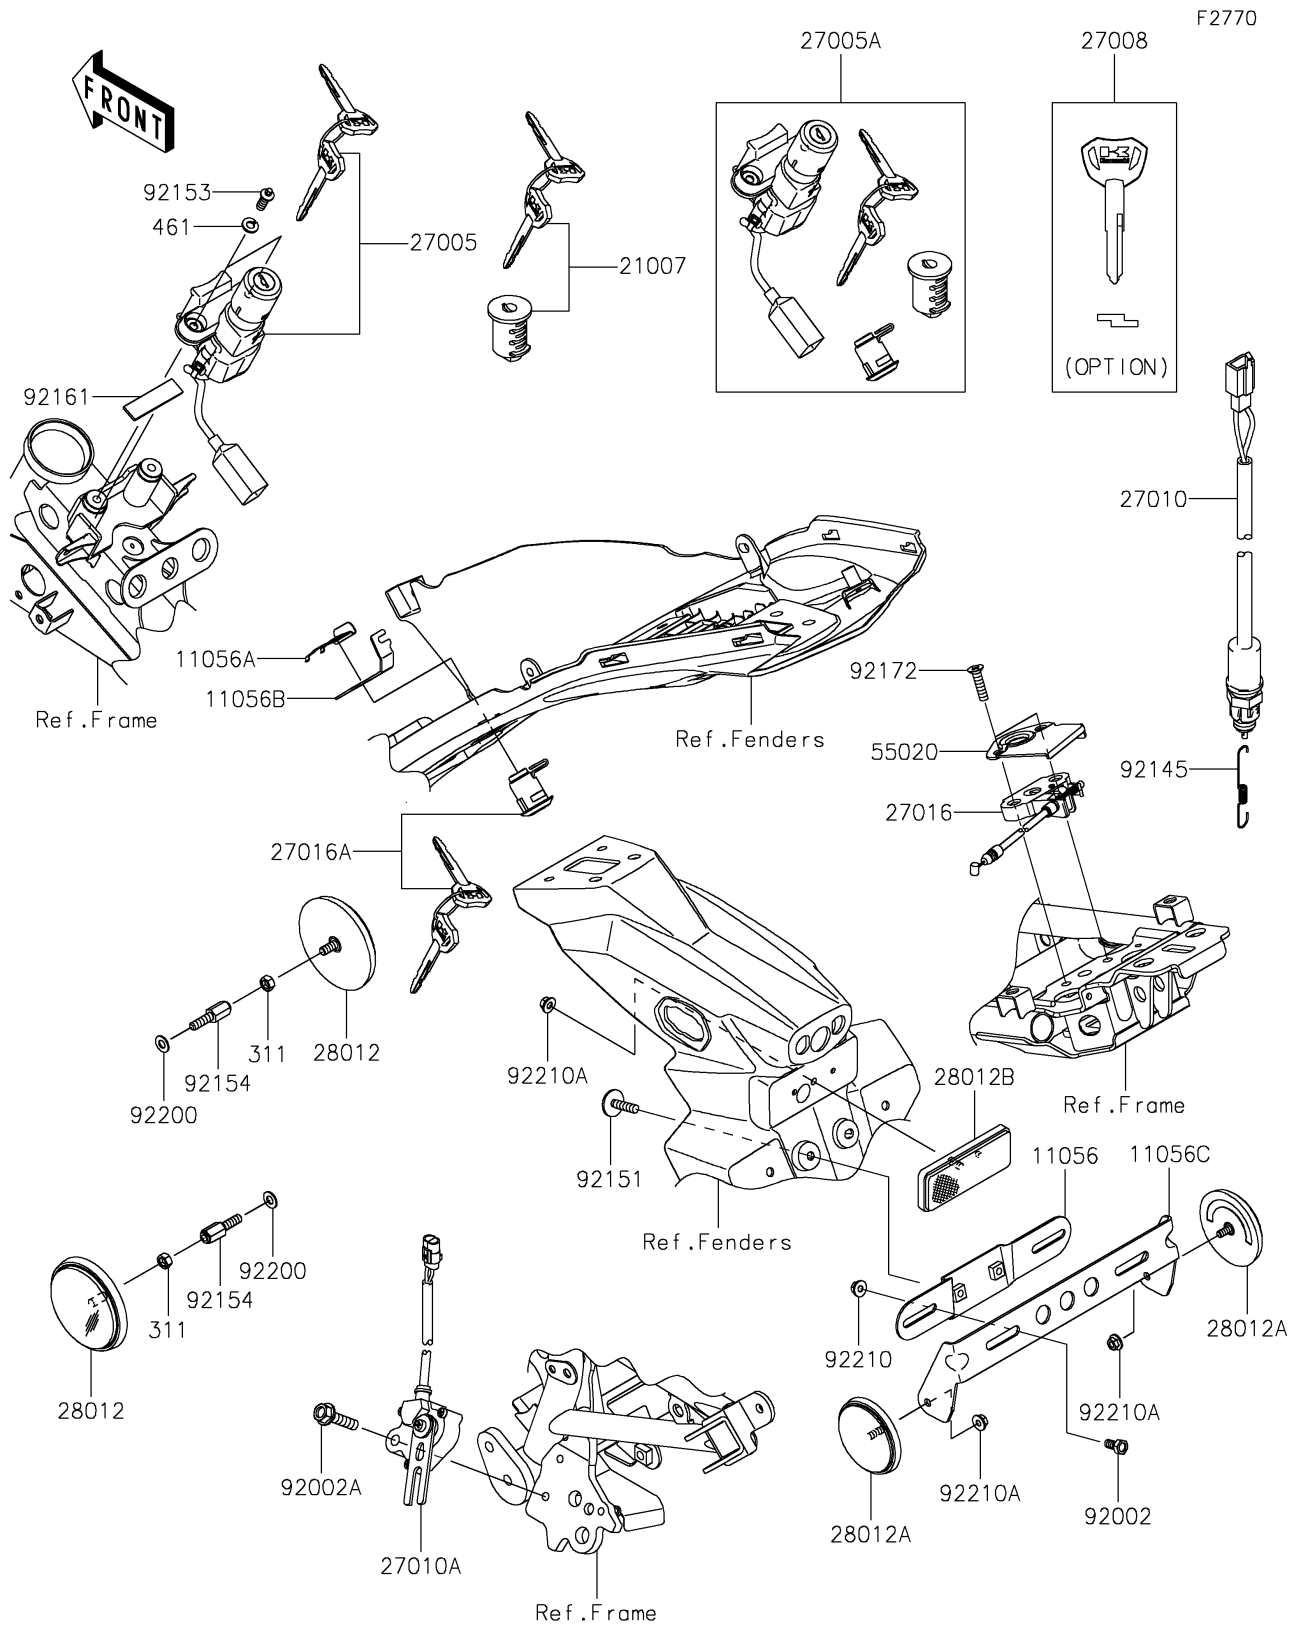

2023 Z125 PRO

PARTS DIAGRAM

Ignition Switch/Locks/Reflectors

2023 Z125 PRO

PARTS LIST

Ignition Switch/Locks/Reflectors

ITEM NAME

PART NUMBER

QUANTITY
