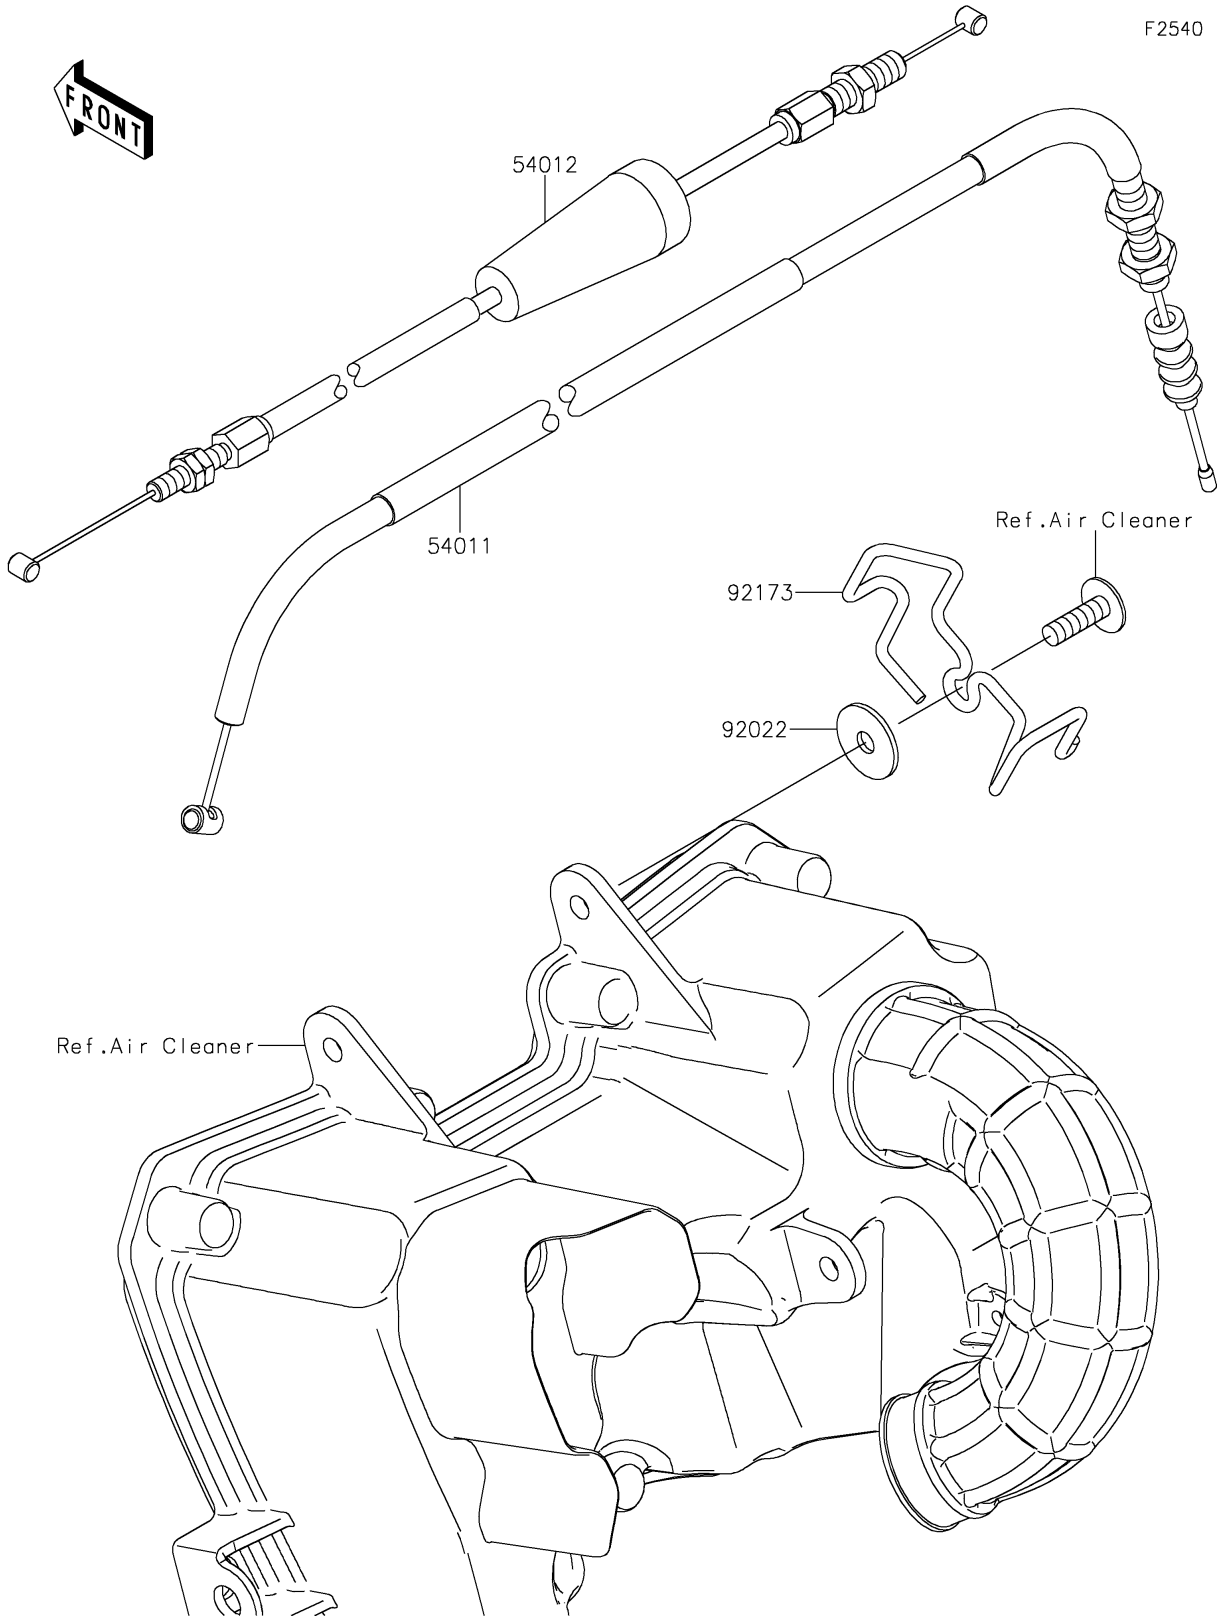

2024 Z125 PRO

PARTS DIAGRAM

Cables

2024 Z125 PRO

PARTS LIST

Cables

ITEM NAME	PART NUMBER	QUANTITY
CABLE-CLUTCH (Ref # 54011)	54011-0604	1
CABLE-THROTTLE (Ref # 54012)	54012-0627	1
WASHER,6.5X22X1.6 (Ref # 92022)	92022-237	1
CLAMP (Ref # 92173)	92173-1501	1