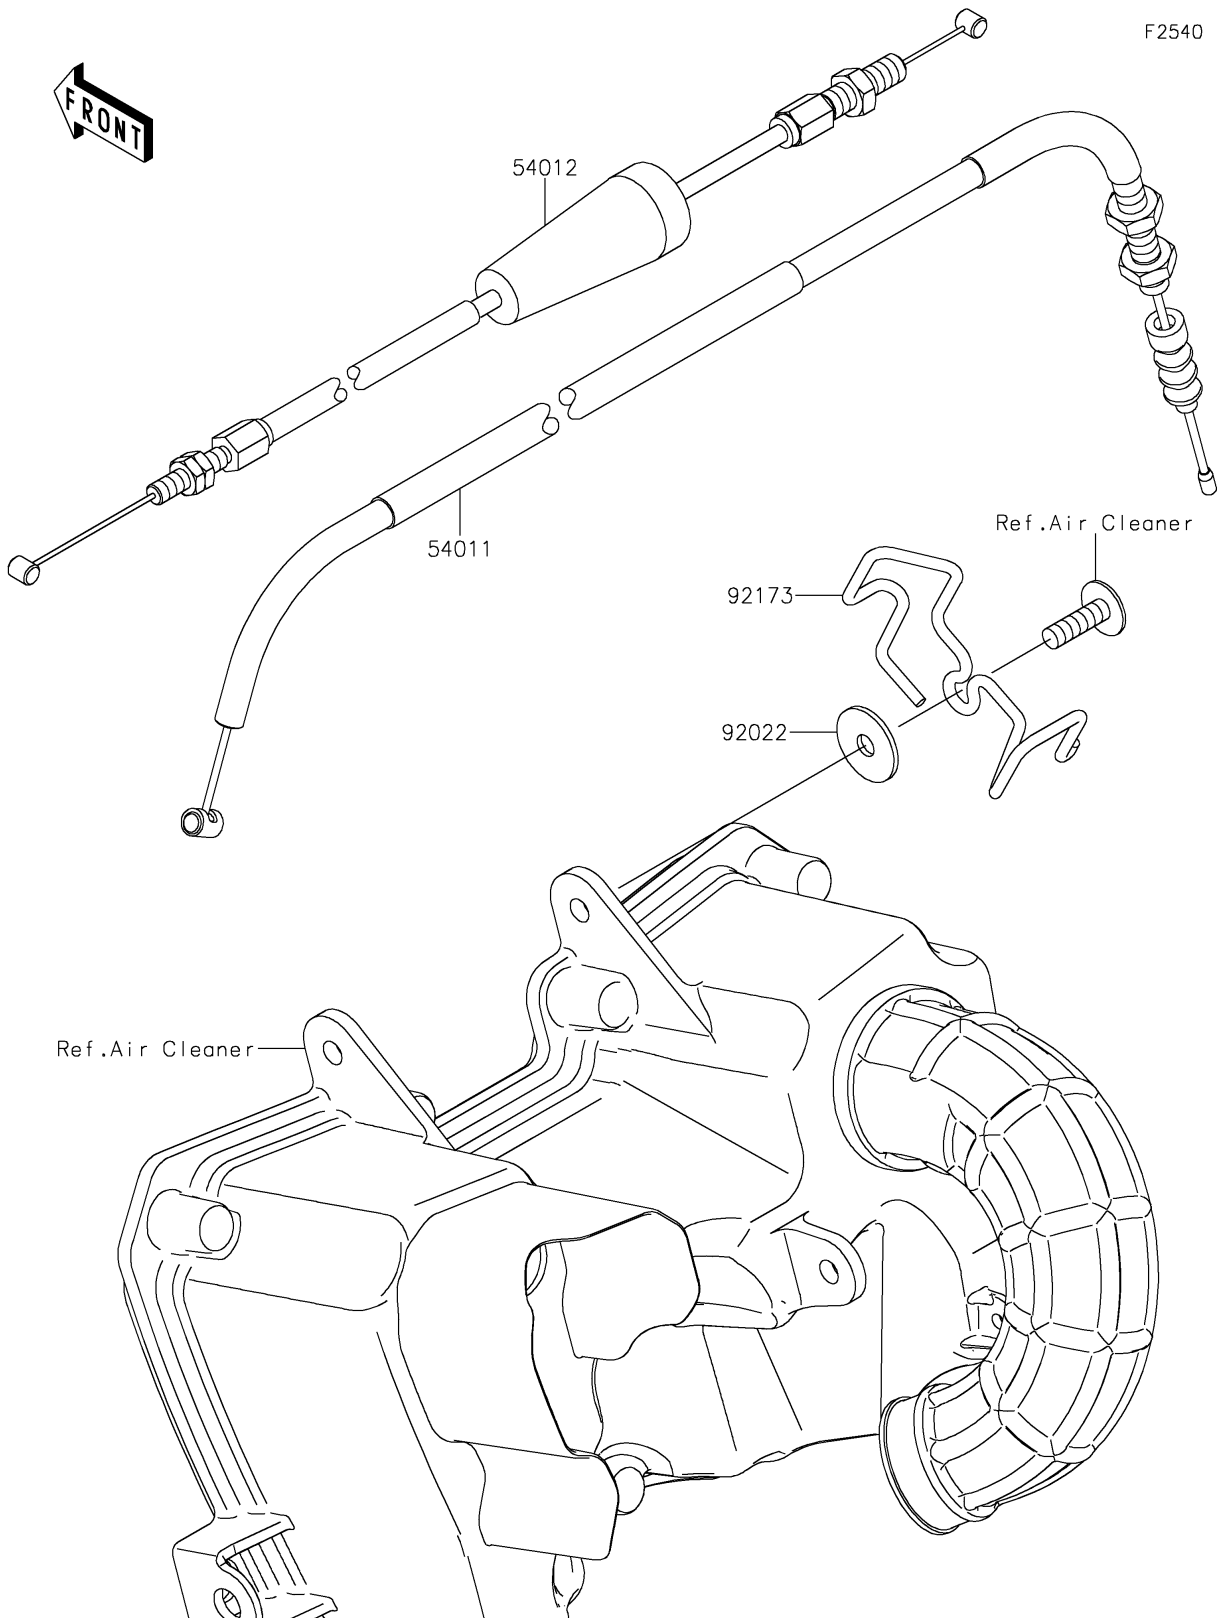

2022 Z125 PRO

PARTS DIAGRAM

Cables

2022 Z125 PRO

PARTS LIST

Cables

ITEM NAME	PART NUMBER	QUANTITY
CABLE-CLUTCH (Ref # 54011)	54011-0604	1
CABLE-THROTTLE (Ref # 54012)	54012-0627	1
WASHER,6.5X22X1.6 (Ref # 92022)	92022-237	1
CLAMP (Ref # 92173)	92173-1501	1